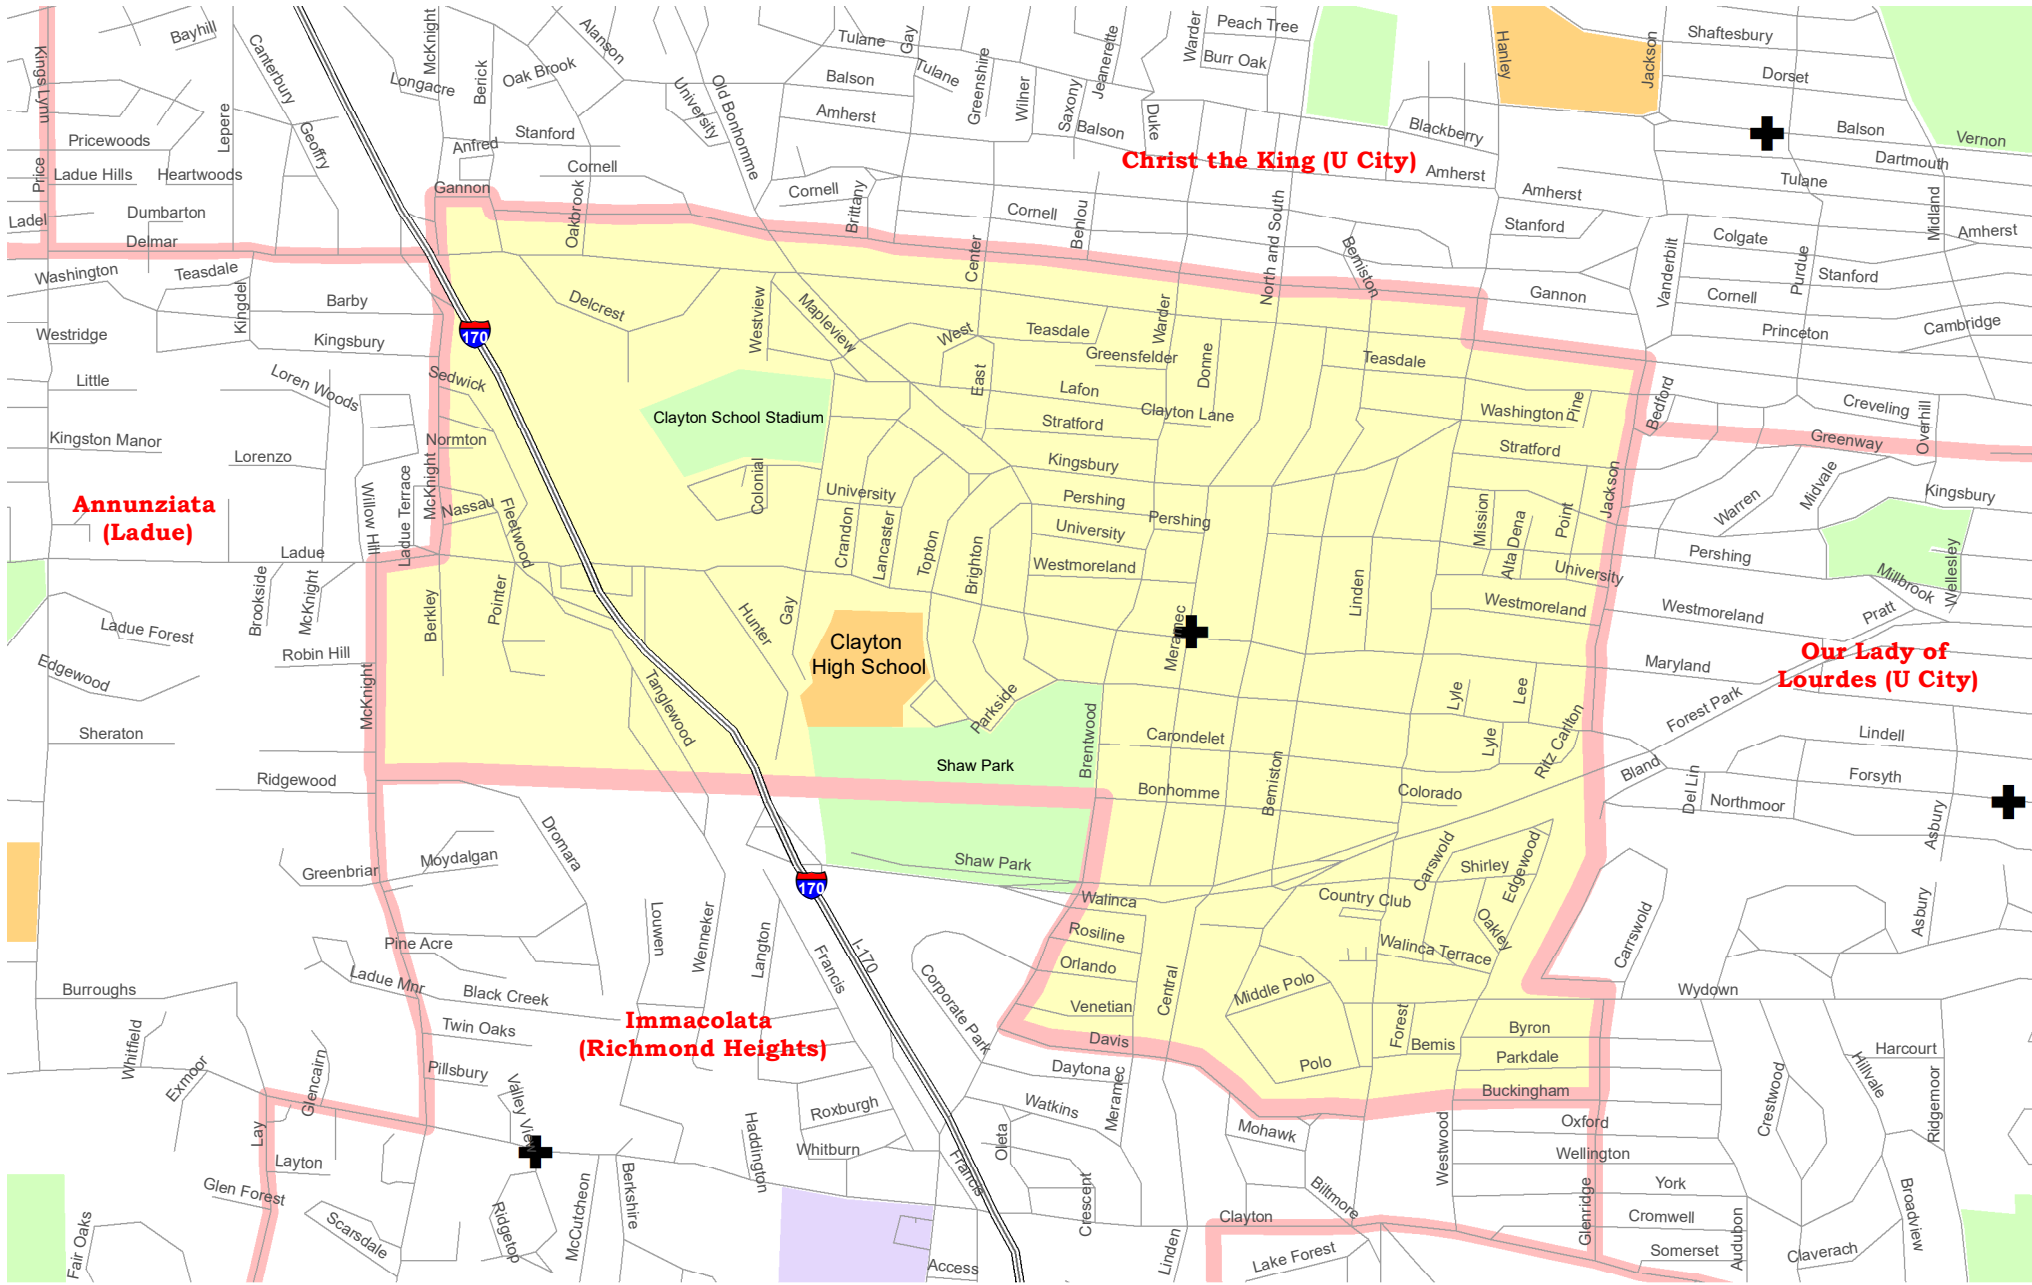

St. Joseph (Clayton) Parish Boundary Map

- | | | | |
|---|---------------------------------|---|------------------------------------|
|  | Parish Boundaries |  | Schools |
|  | County Boundaries |  | Government, Industrial, Commercial |
|  | Rivers, Creeks |  | Territorial Parish Church |
|  | Railroad Tracks |  | Personal Parish Church |
|  | Parks, Golf Courses, Cemeteries |  | Mission, Chapel, Oratory or Shrine |