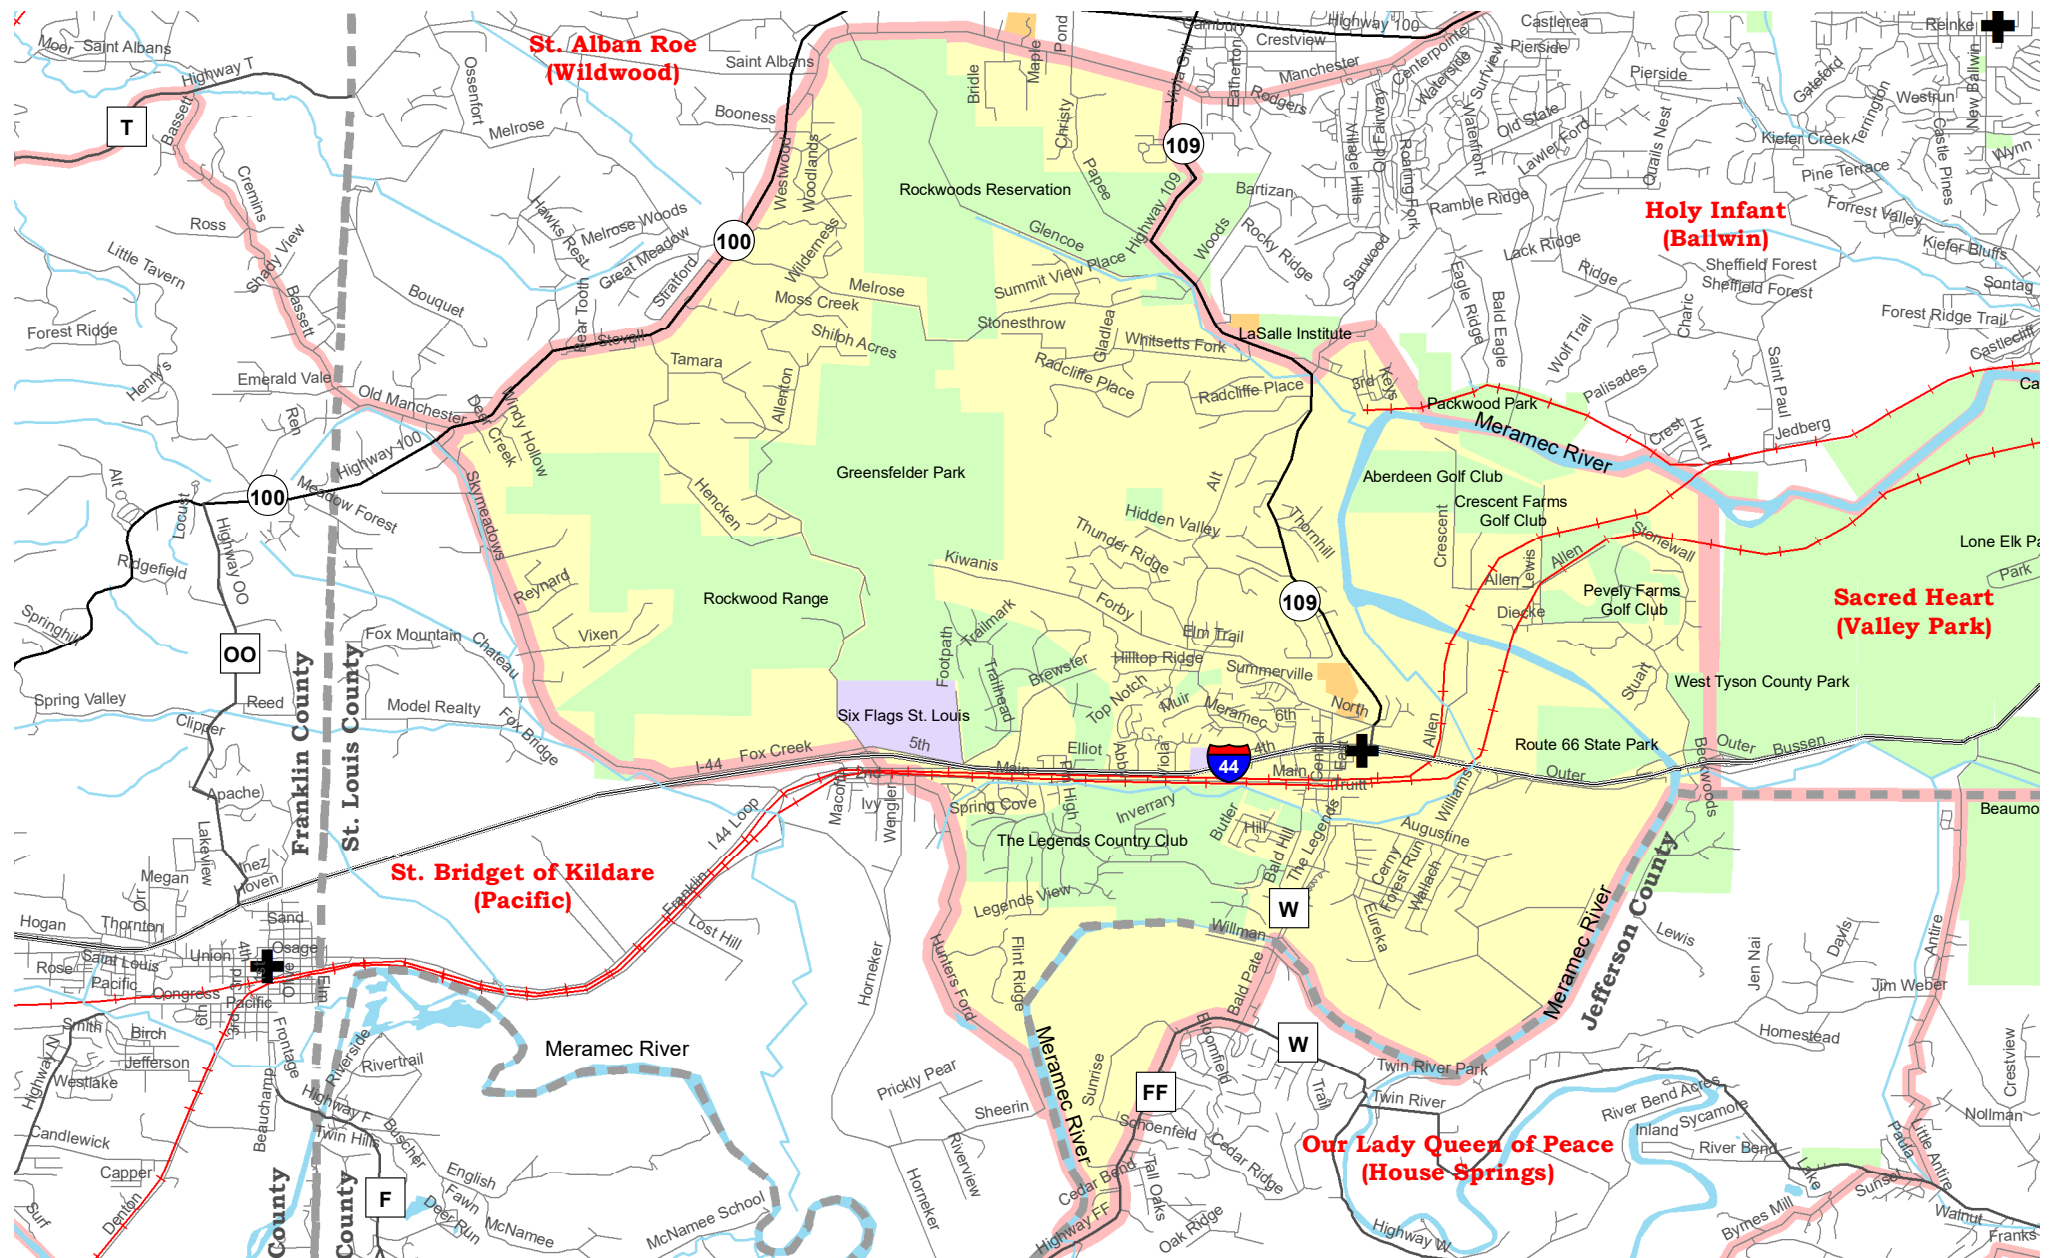

Most Sacred Heart - Eureka Parish Boundary Map

- | | | | |
|---|---------------------------------|---|------------------------------------|
|  | Parish Boundaries |  | Schools |
|  | County Boundaries |  | Government, Industrial, Commercial |
|  | Rivers, Creeks |  | Territorial Parish Church |
|  | Railroad Tracks |  | Personal Parish Church |
|  | Parks, Golf Courses, Cemeteries |  | Mission, Chapel, Oratory or Shrine |