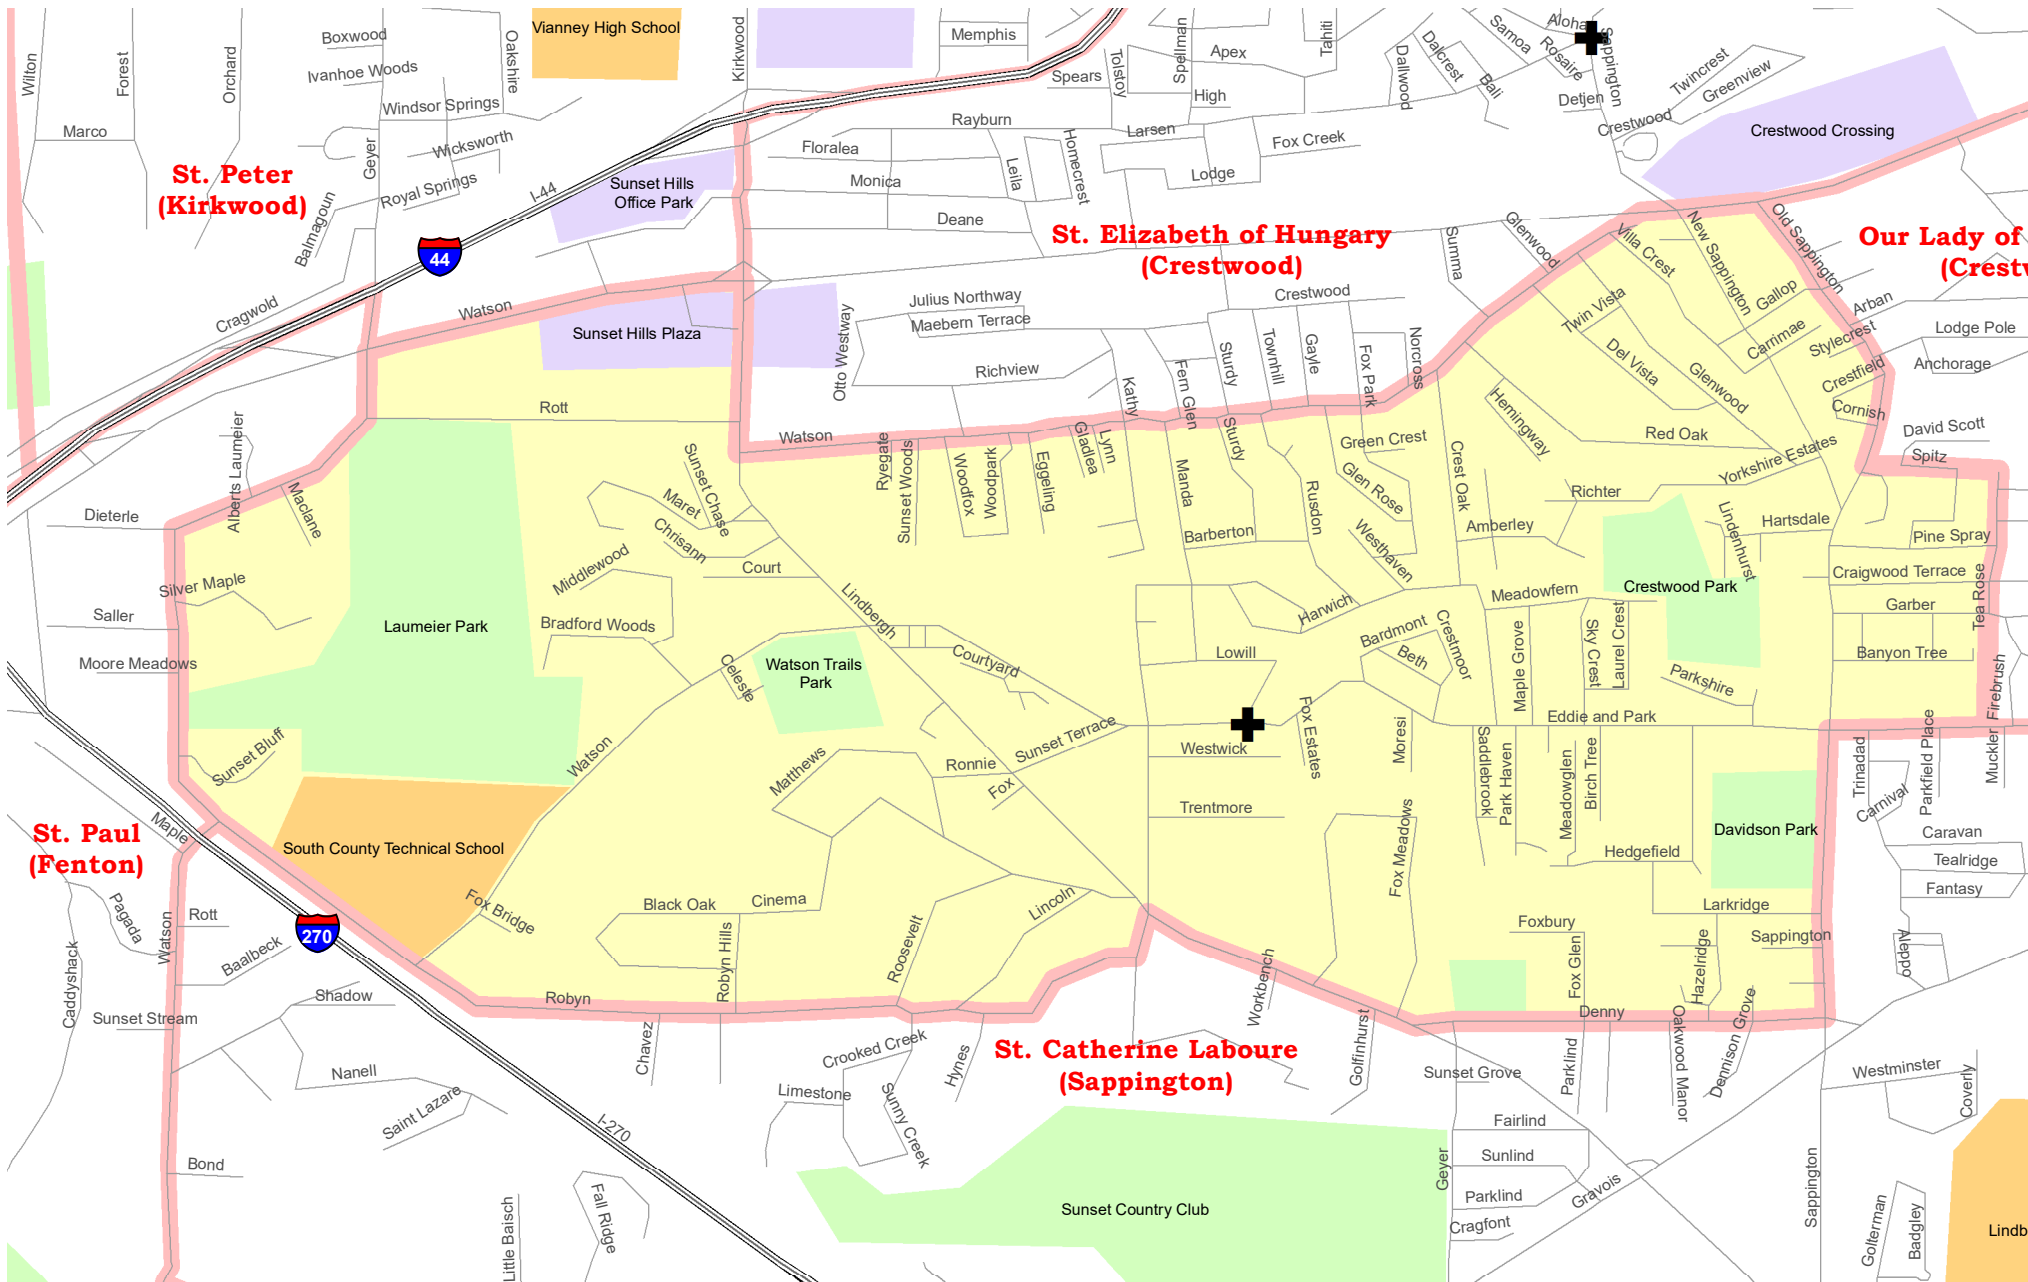

St. Justin Martyr (Sunset Hills) Parish Boundary Map

**St. Peter
(Kirkwood)**

**St. Elizabeth of Hungary
(Crestwood)**

**Our Lady of
(Crestwood)**

**St. Paul
(Fenton)**

**St. Catherine Laboure
(Sappington)**

- Parish Boundaries
- County Boundaries
- Rivers, Creeks
- Railroad Tracks
- Parks, Golf Courses, Cemeteries
- Schools
- Government, Industrial, Commercial
- + Territorial Parish Church
- + Personal Parish Church
- + Mission, Chapel, Oratory or Shrine