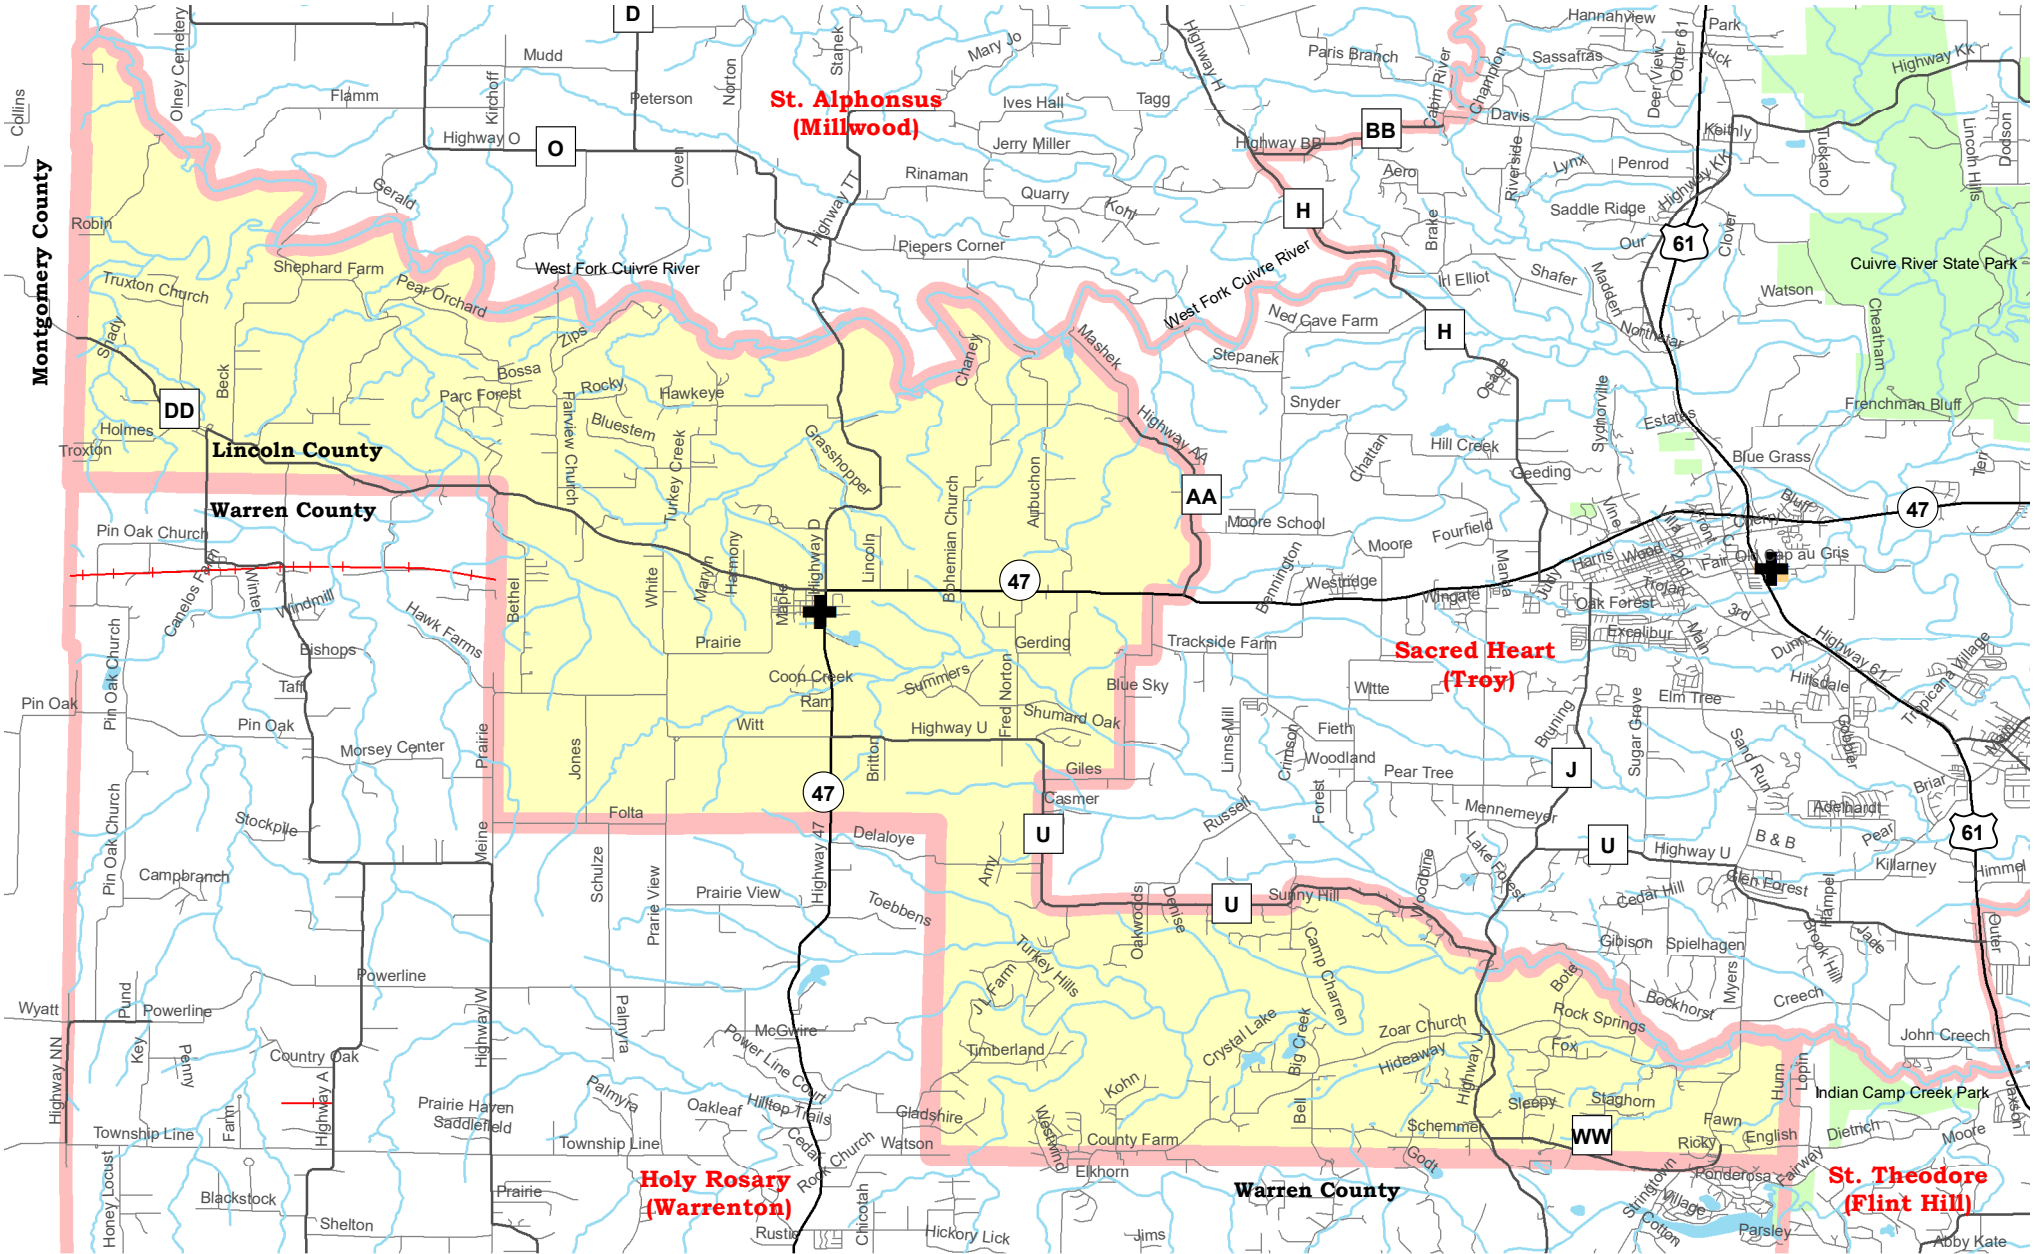

St. Mary - Hawk Point Parish Boundary Map

- | | | | |
|---|---------------------------------|---|------------------------------------|
|  | Parish Boundaries |  | Schools |
|  | County Boundaries |  | Government, Industrial, Commercial |
|  | Rivers, Creeks |  | Territorial Parish Church |
|  | Railroad Tracks |  | Personal Parish Church |
|  | Parks, Golf Courses, Cemeteries |  | Mission, Chapel, Oratory or Shrine |