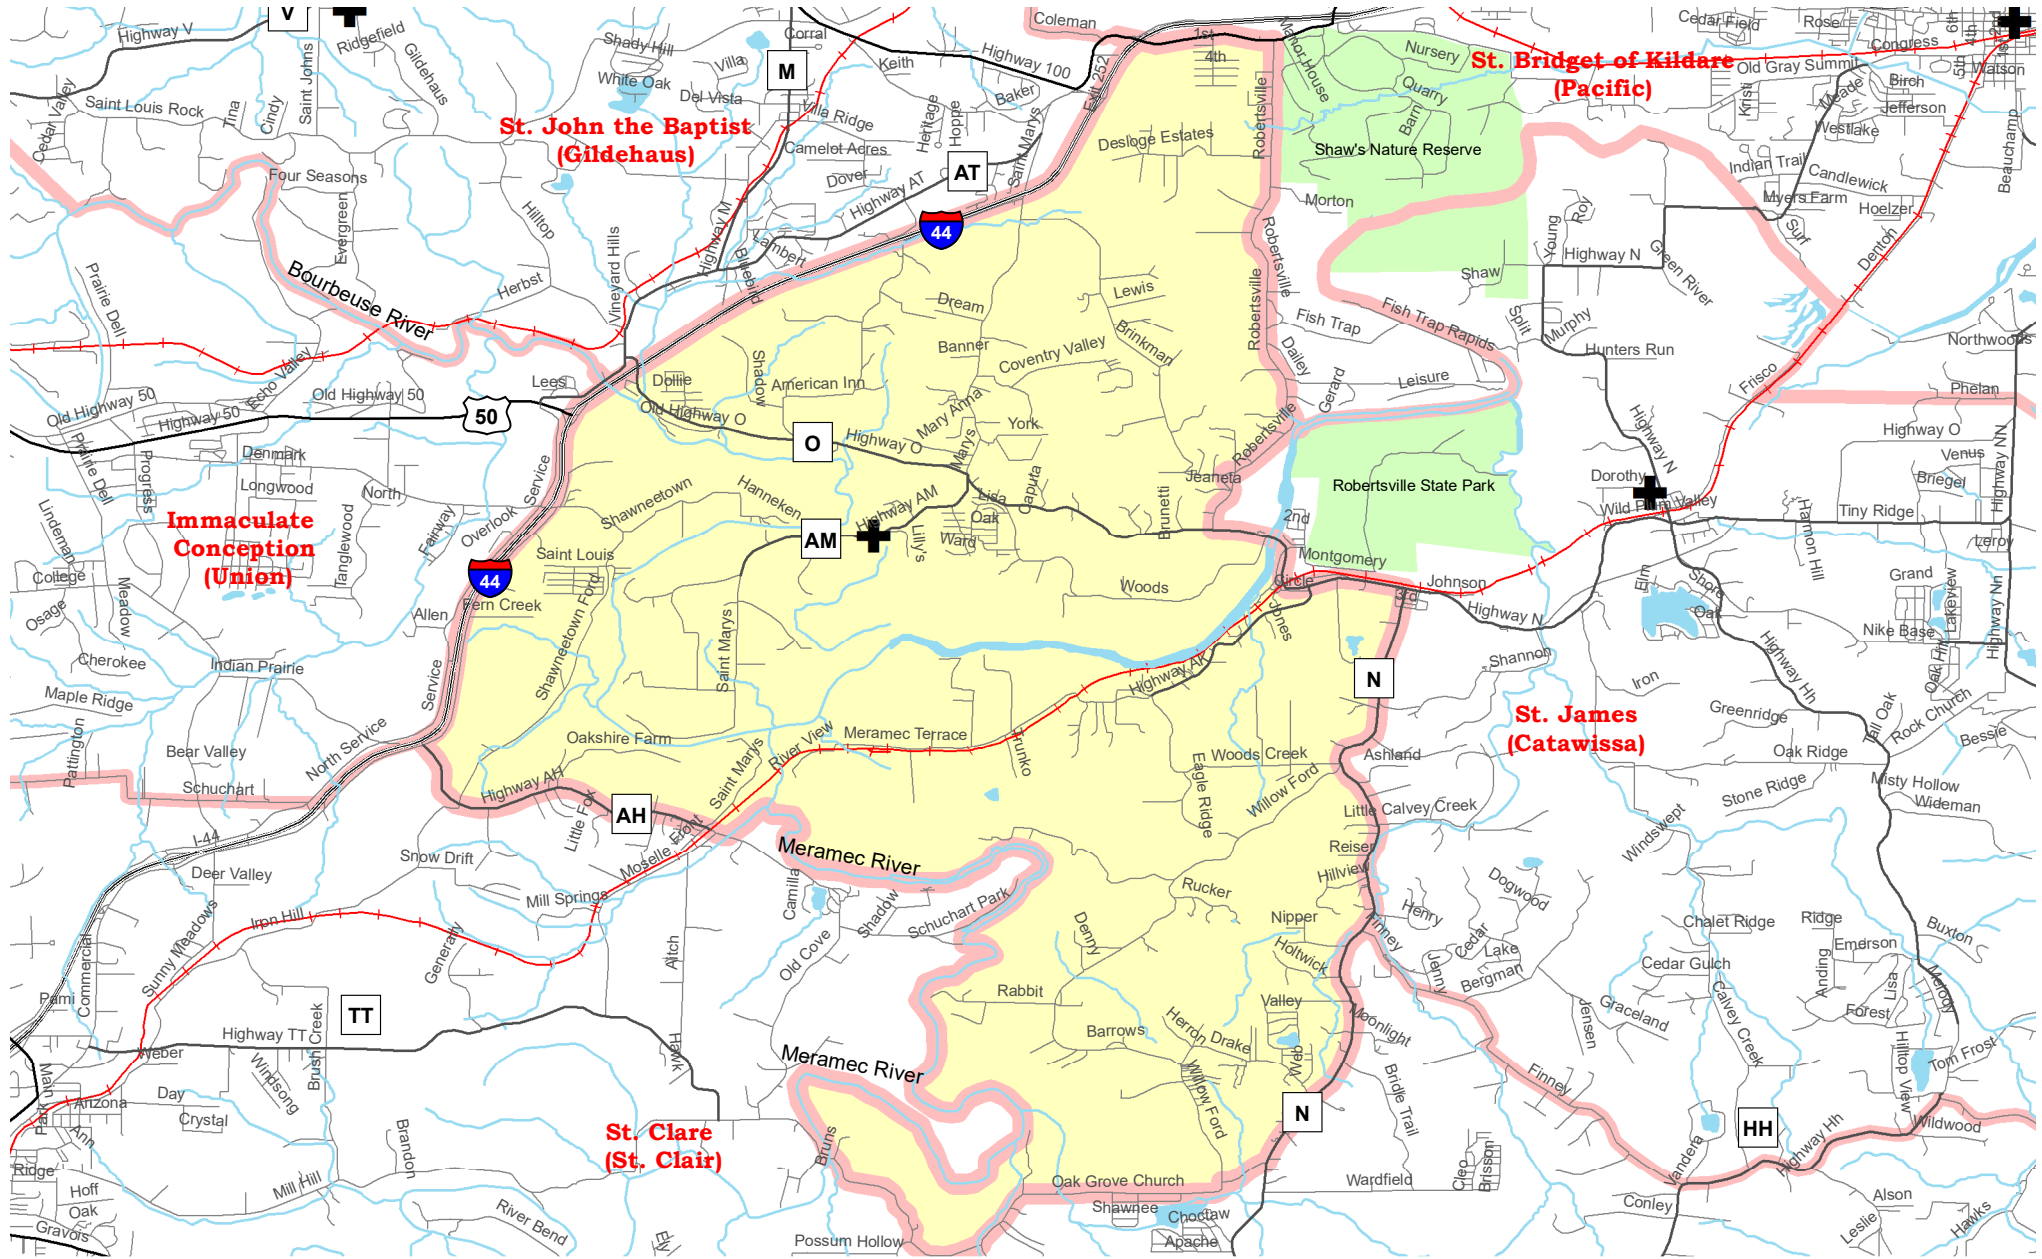

# St. Mary of Perpetual Help - Moselle Parish Boundary Map

- |   |                                 |   |                                    |
|---|---------------------------------|---|------------------------------------|
|  | Parish Boundaries               |  | Schools                            |
|  | County Boundaries               |  | Government, Industrial, Commercial |
|  | Rivers, Creeks                  |  | Territorial Parish Church          |
|  | Railroad Tracks                 |  | Personal Parish Church             |
|  | Parks, Golf Courses, Cemeteries |  | Mission, Chapel, Oratory or Shrine |