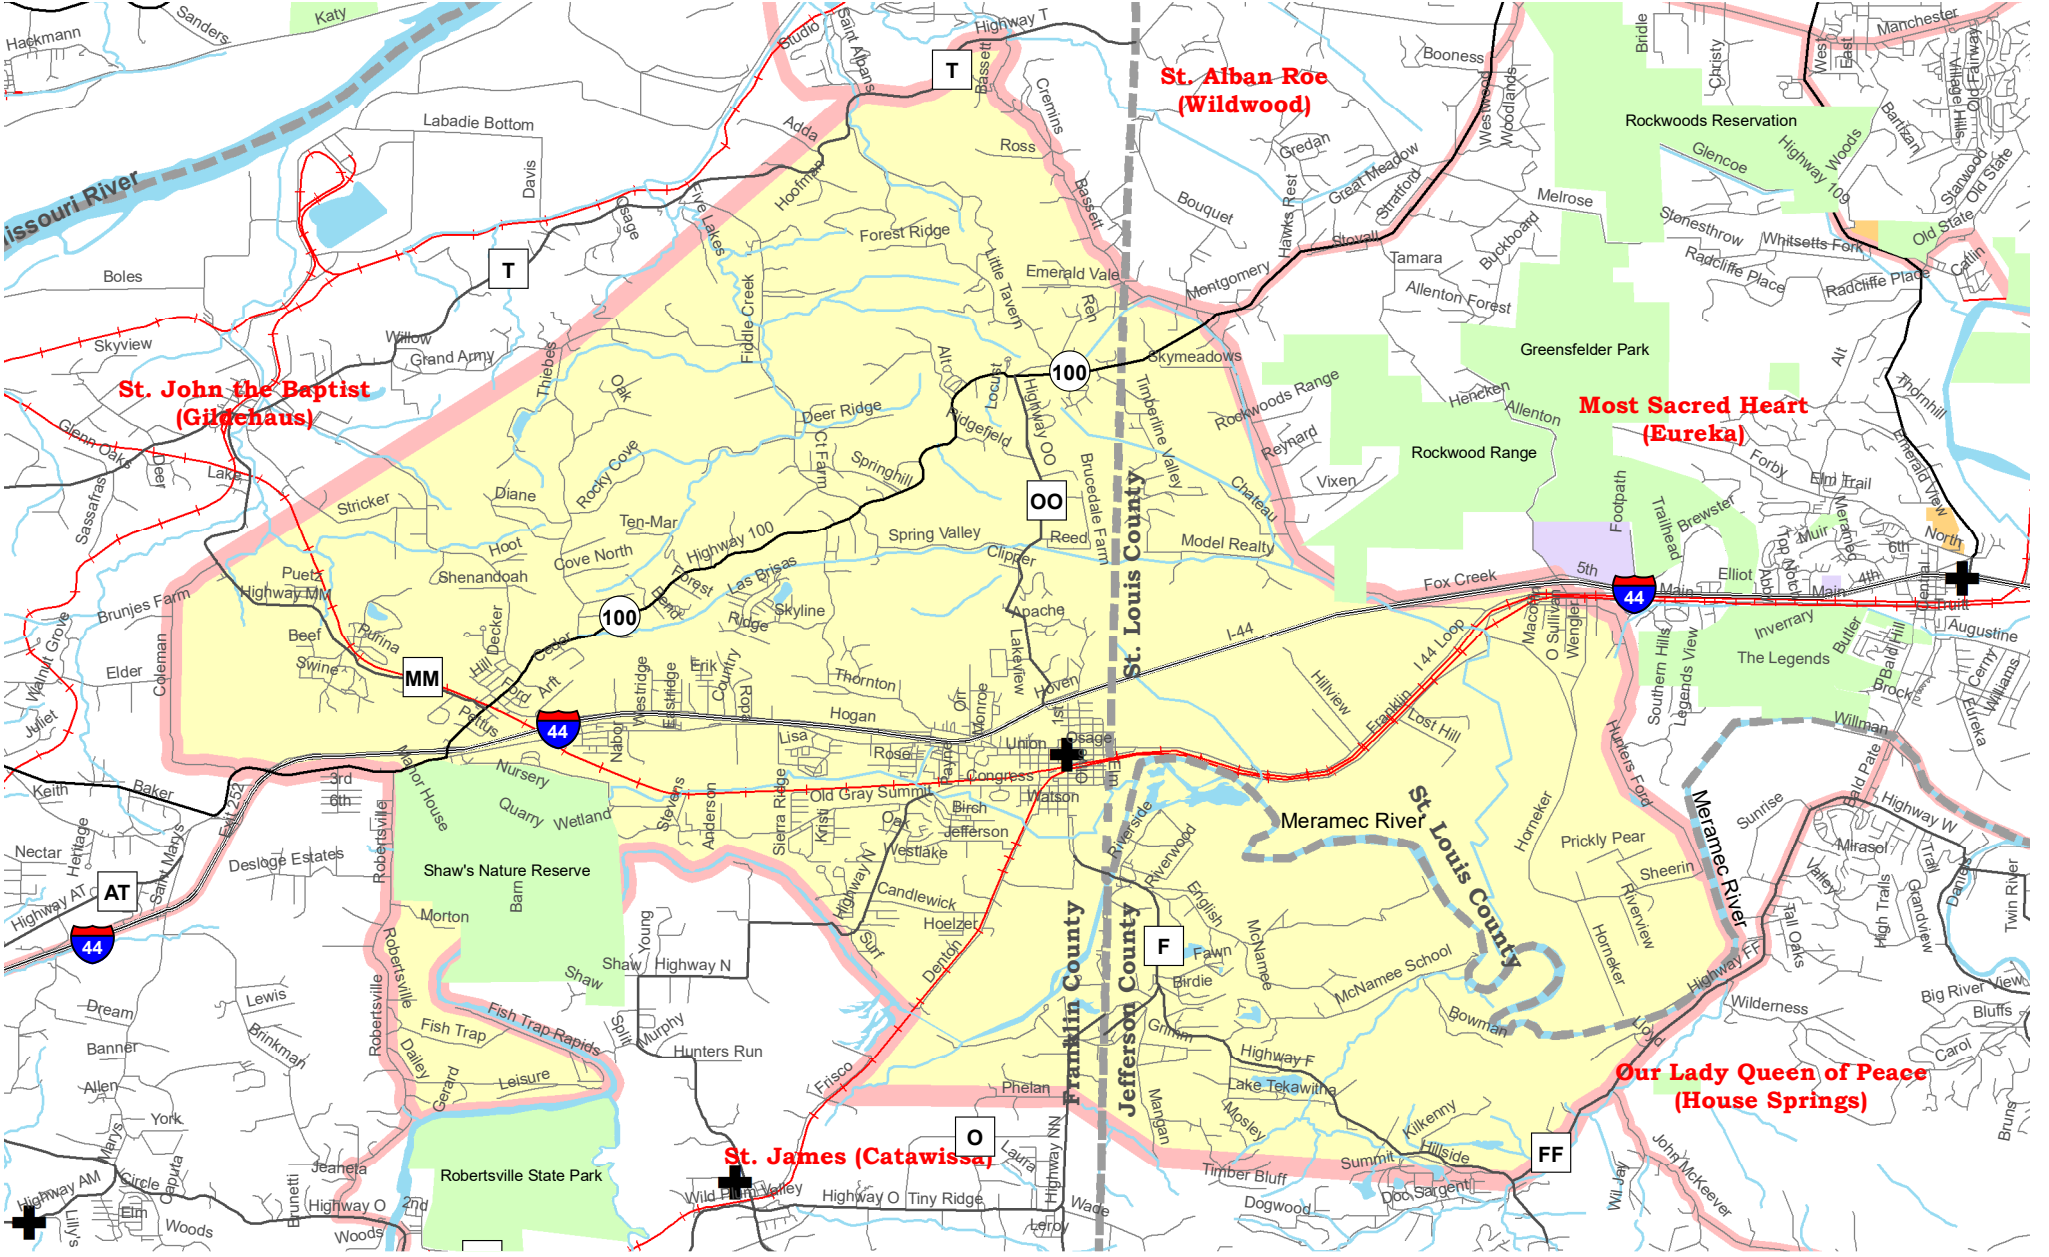

St. Bridget of Kildare - Pacific Parish Boundary Map

- | | | | |
|---|---------------------------------|---|------------------------------------|
|  | Parish Boundaries |  | Schools |
|  | County Boundaries |  | Government, Industrial, Commercial |
|  | Rivers, Creeks |  | Territorial Parish Church |
|  | Railroad Tracks |  | Personal Parish Church |
|  | Parks, Golf Courses, Cemeteries |  | Mission, Chapel, Oratory or Shrine |