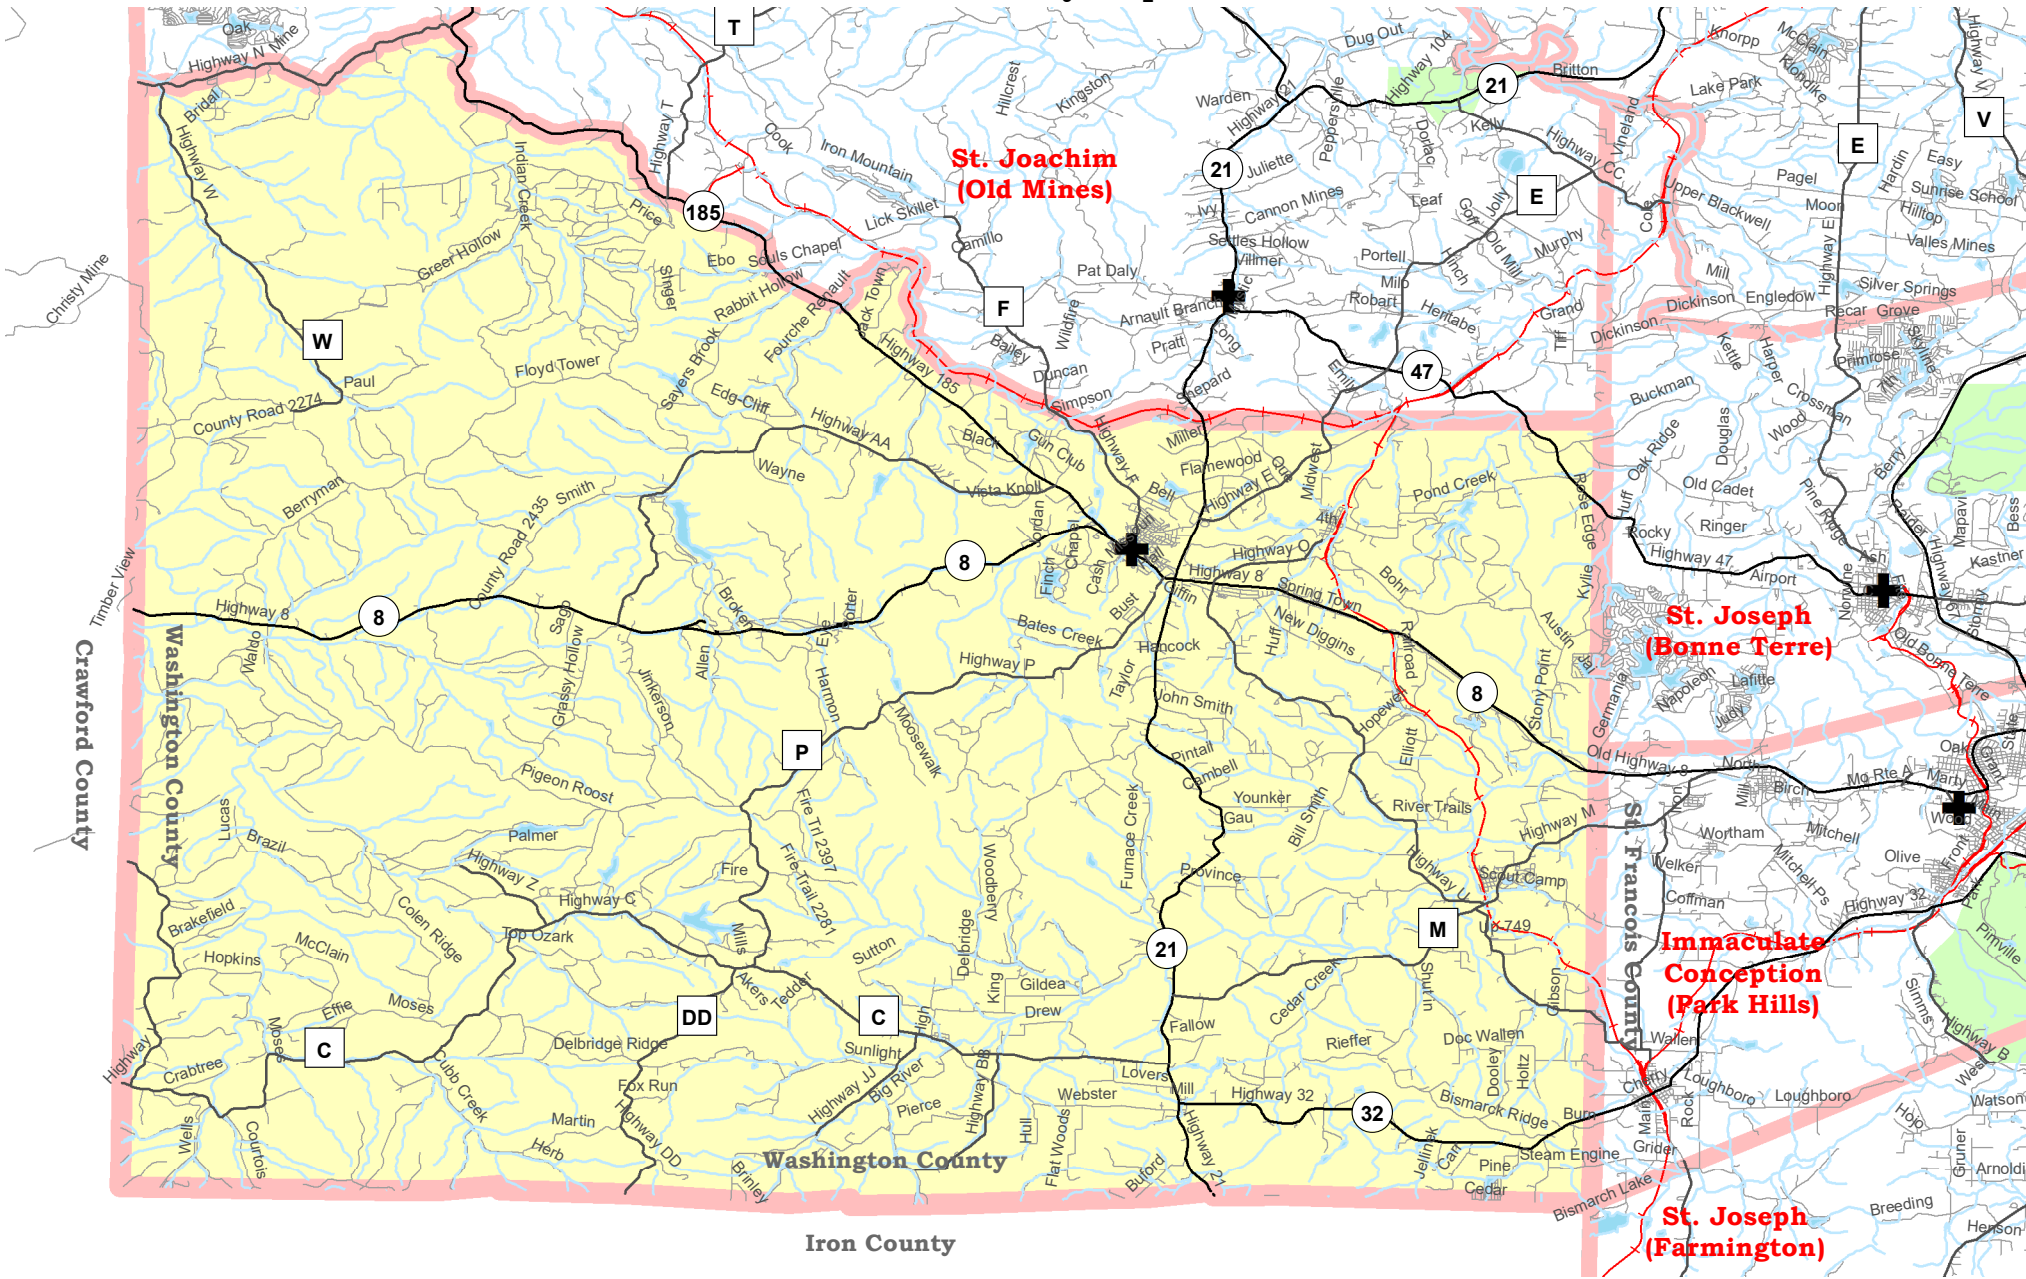

St. James - Potosi Parish Boundary Map

- | | | | |
|---|---------------------------------|---|------------------------------------|
|  | Parish Boundaries |  | Schools |
|  | County Boundaries |  | Government, Industrial, Commercial |
|  | Rivers, Creeks |  | Territorial Parish Church |
|  | Railroad Tracks |  | Personal Parish Church |
|  | Parks, Golf Courses, Cemeteries |  | Mission, Chapel, Oratory or Shrine |