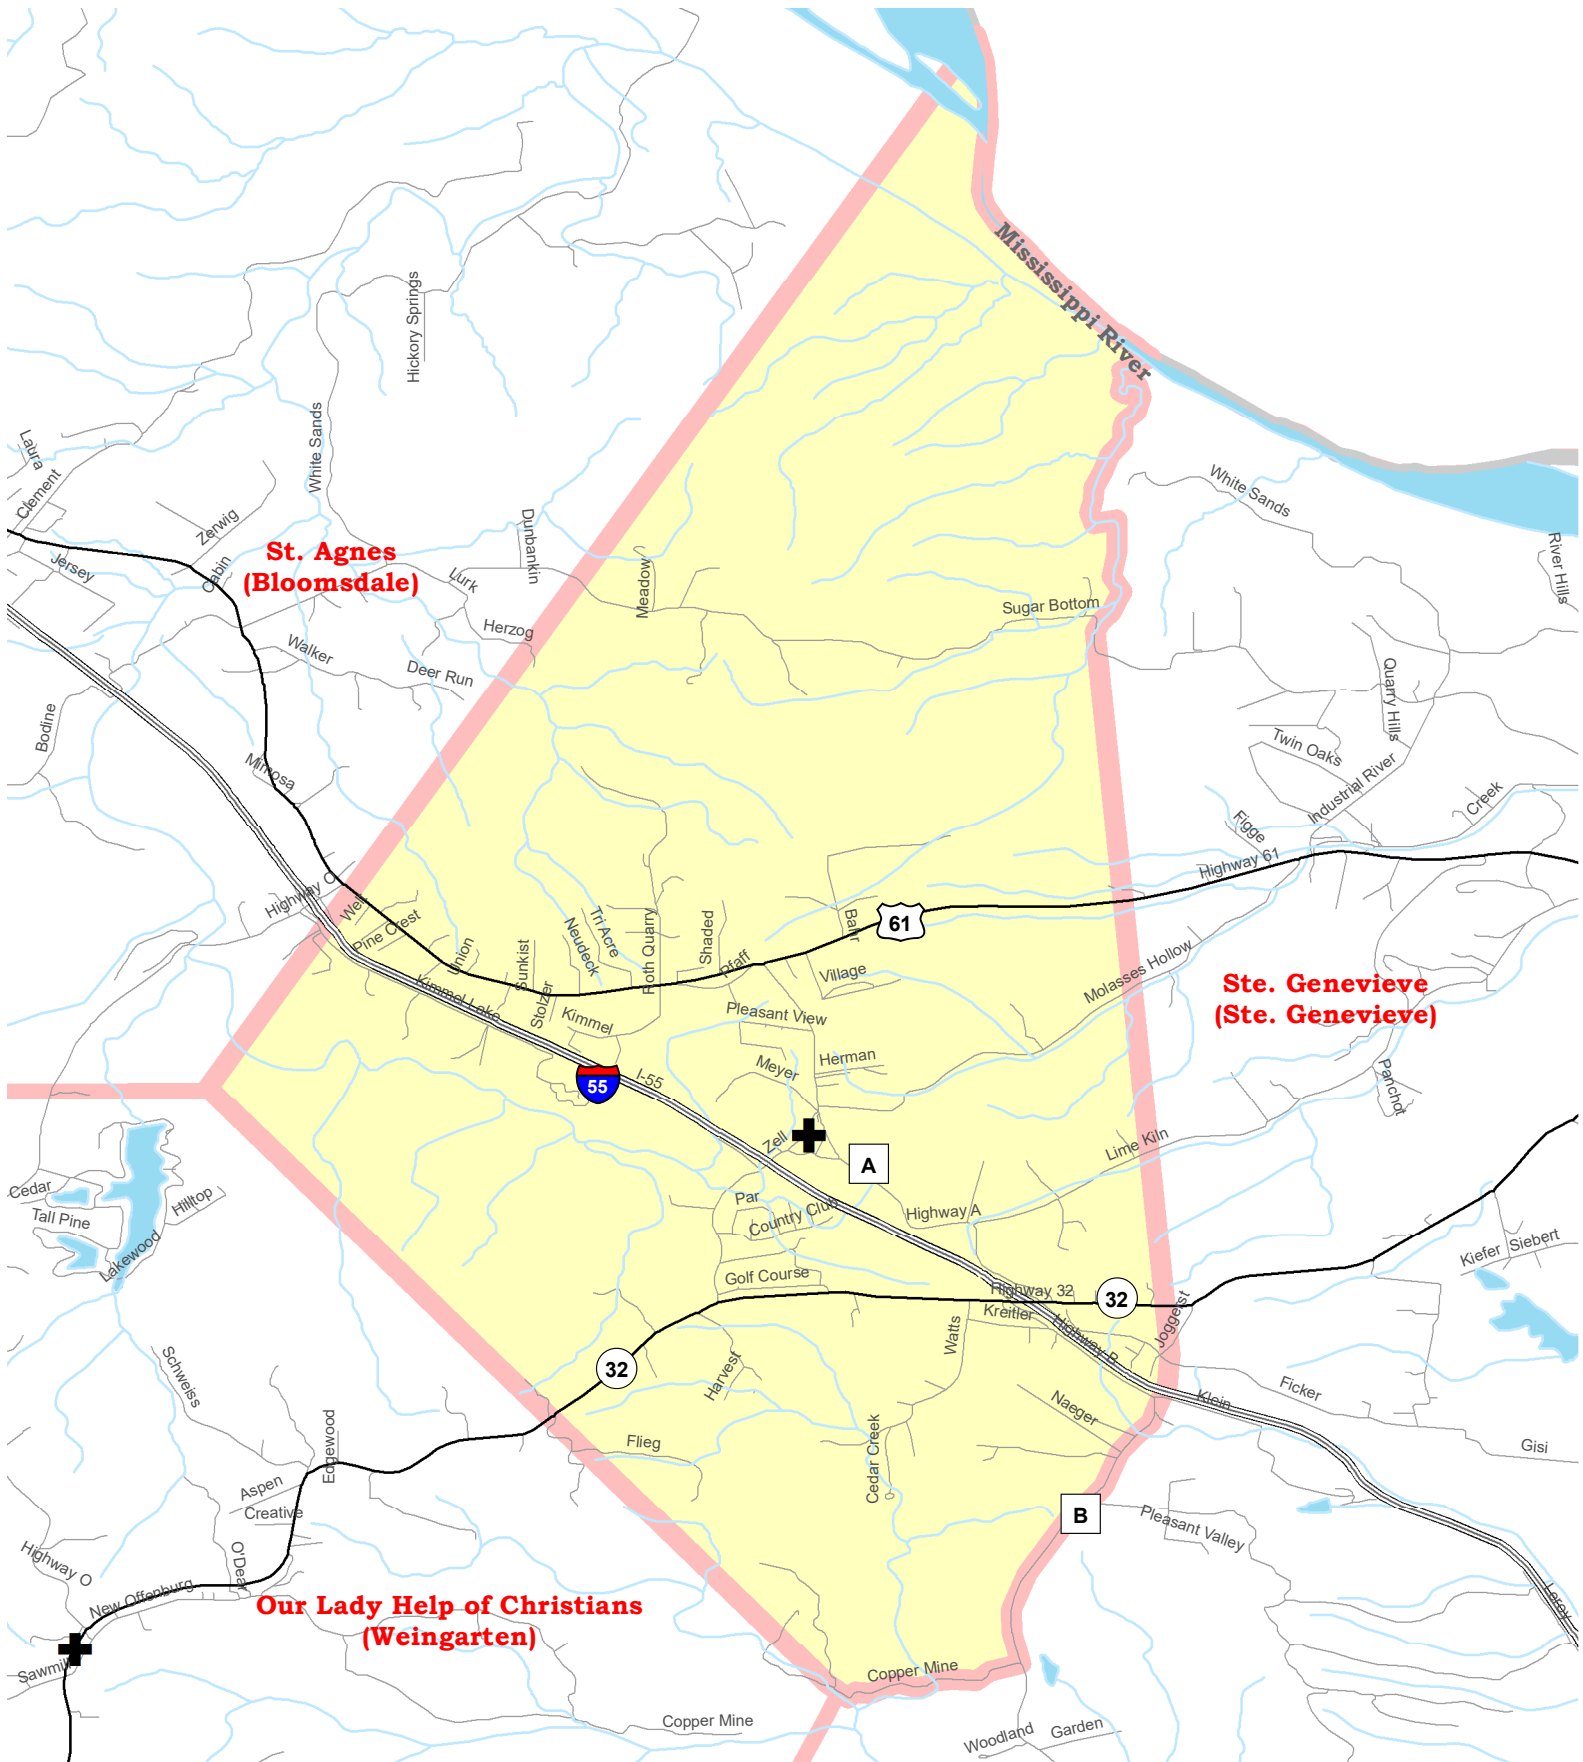

# St. Joseph - Zell Parish Boundary Map

- |   |                                 |   |                                    |
|---|---------------------------------|---|------------------------------------|
|  | Parish Boundaries               |  | Schools                            |
|  | County Boundaries               |  | Government, Industrial, Commercial |
|  | Rivers, Creeks                  |  | Territorial Parish Church          |
|  | Railroad Tracks                 |  | Personal Parish Church             |
|  | Parks, Golf Courses, Cemeteries |  | Mission, Chapel, Oratory or Shrine |