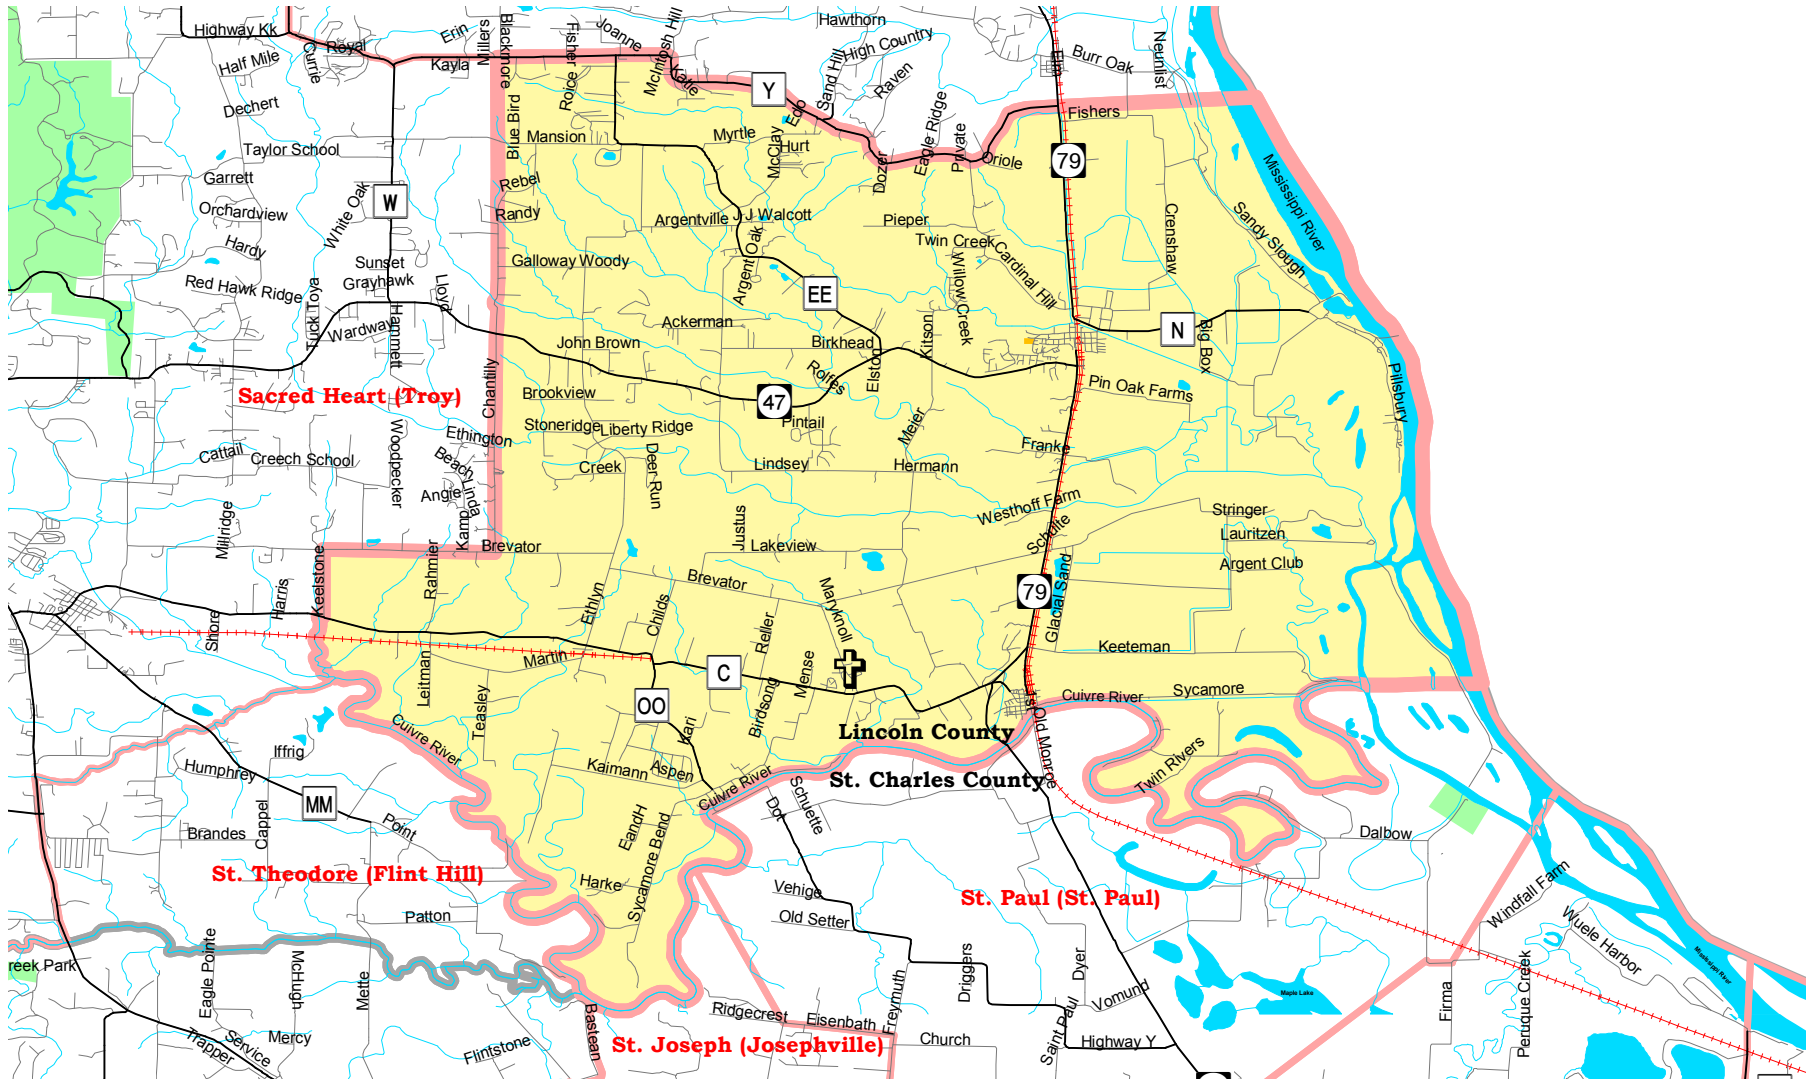

# Parish Boundaries

## Immaculate Conception - Old Monroe

- |   |                                 |   |                                    |   |                                    |
|---|---------------------------------|---|------------------------------------|---|------------------------------------|
|  | Parish Boundaries               |  | Parks & Golf Courses               |  | Territorial Parish Church          |
|  | County Boundaries               |  | Schools                            |  | Personal Parish Church             |
|  | Small Rivers, Creeks, & Streams |  | Government, Industrial, Commercial |  | Mission, Chapel, Oratory or Shrine |
|  | Railroad Tracks                 |   |                                    |   |                                    |