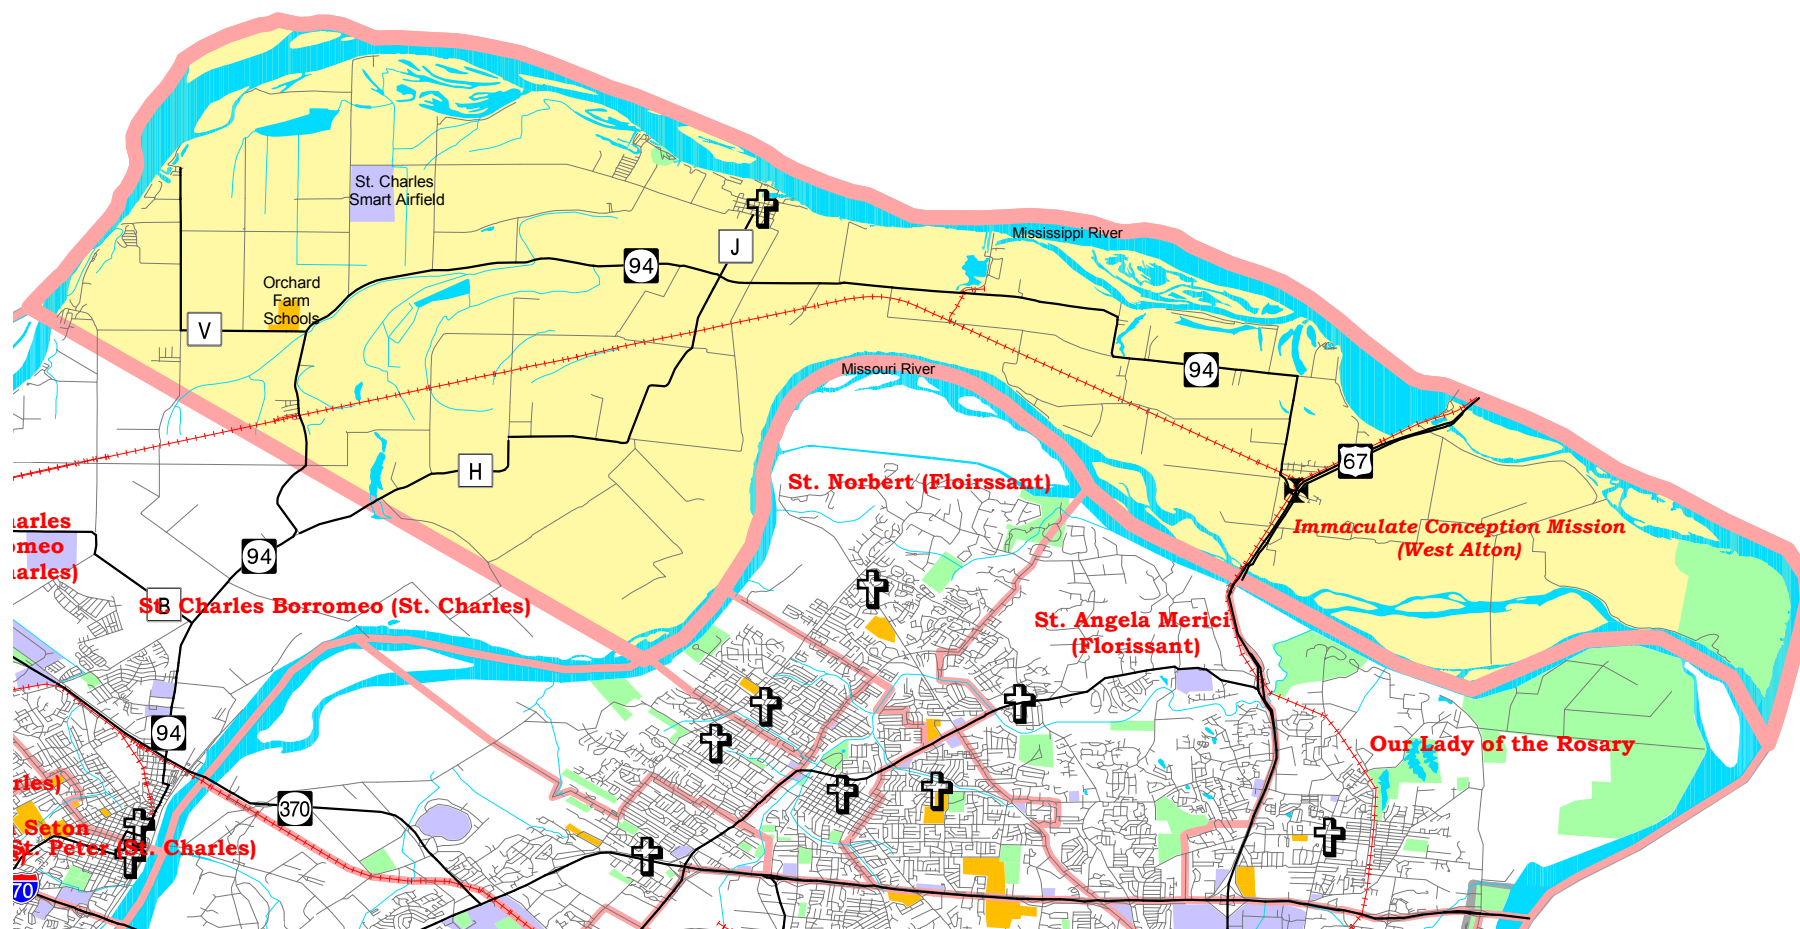

# St. Francis of Assisi - Portage des Sioux

*Immaculate Conception Mission - West Alton*

## Parish Map

- |   |                                 |   |                                    |   |                                    |
|---|---------------------------------|---|------------------------------------|---|------------------------------------|
|  | Parish Boundaries               |  | Parks & Golf Courses               |  | Territorial Parish Church          |
|  | County Boundaries               |  | Schools                            |  | Personal Parish Church             |
|  | Small Rivers, Creeks, & Streams |  | Government, Industrial, Commercial |  | Mission, Chapel, Oratory or Shrine |
|  | Railroad Tracks                 |   |                                    |   |                                    |