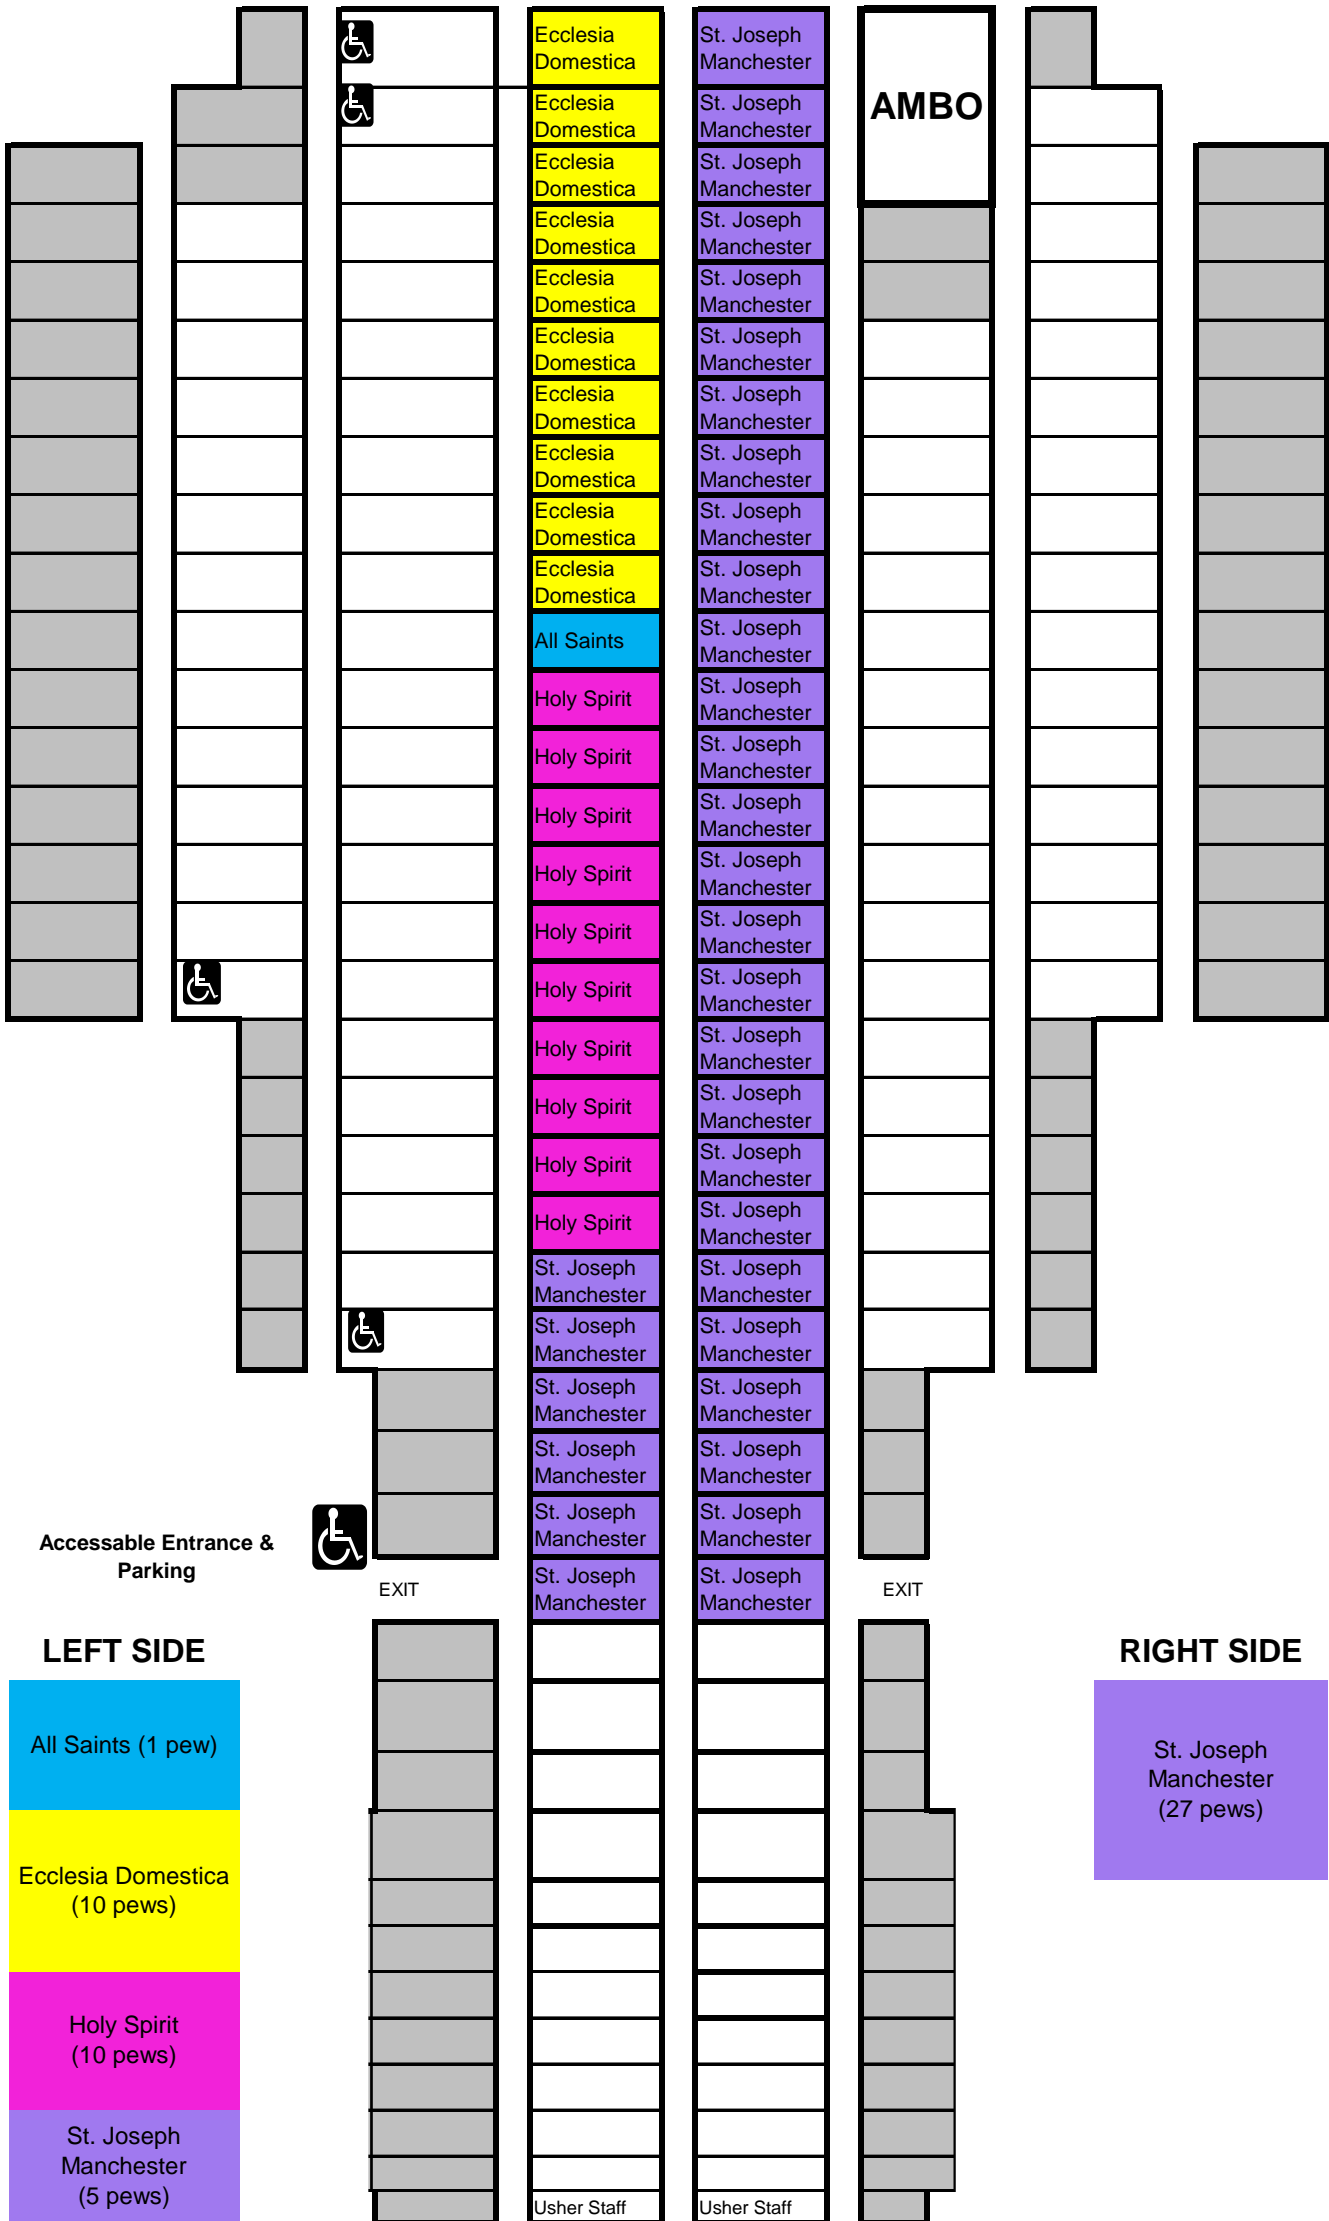

**SEATING CHART • CATHEDRAL BASILICA of SAINT LOUIS**  
**Confirmation • Saturday, November 4, 2017, 10:00 a.m.**

Print Date: 4/10/2017 13:13

= Wheelchair access & seating