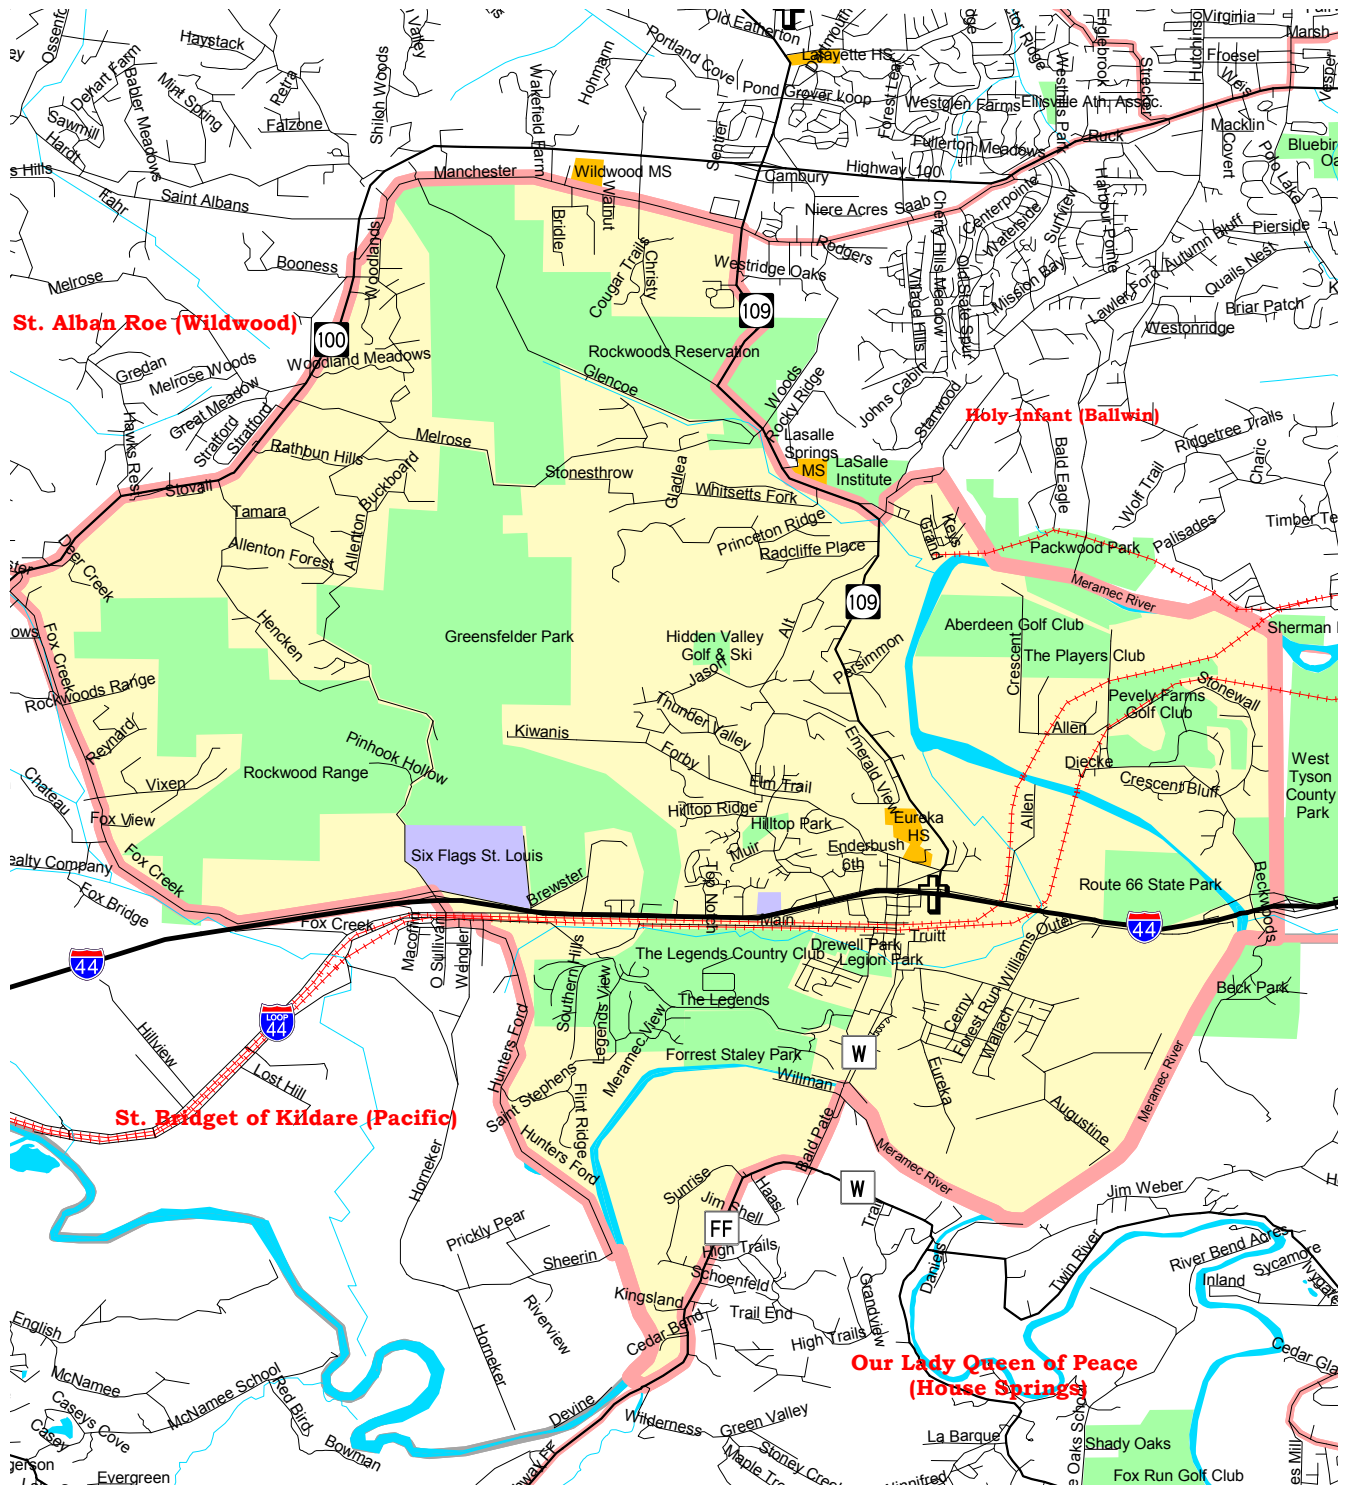

Most Sacred Heart - Eureka Parish Map

- | | | | |
|---|---------------------------------|--|------------------------------------|
|  | Parish Boundaries |  | Schools |
|  | County Boundaries |  | Government, Industrial, Commercial |
|  | Small Rivers, Creeks, & Streams |  | Territorial Parish Church |
|  | Railroad Tracks |  | Personal Parish Church |
|  | Parks & Golf Courses |  | Mission, Chapel, Oratory or Shrine |