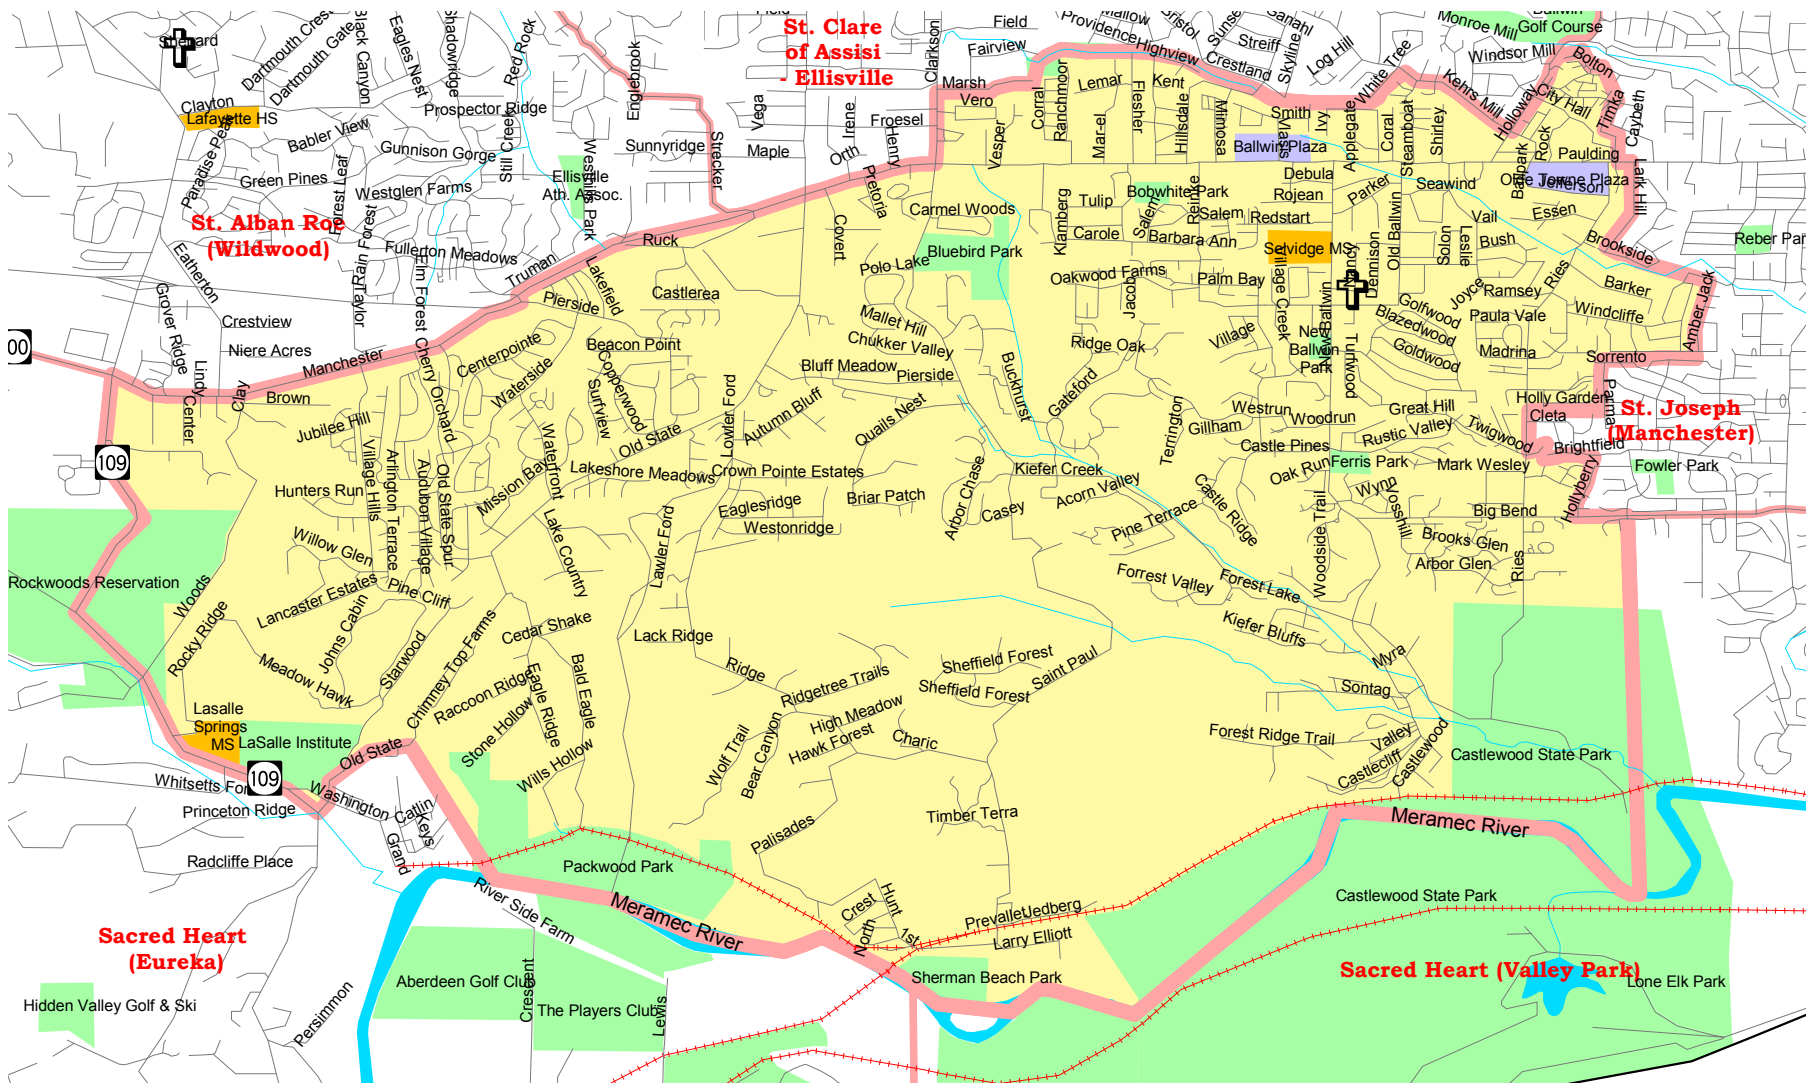

Holy Infant - Ballwin Parish Map

- | | | | | | |
|---|---------------------------------|---|------------------------------------|---|------------------------------------|
|  | Parish Boundaries |  | Parks & Golf Courses |  | Territorial Parish Church |
|  | County Boundaries |  | Schools |  | Personal Parish Church |
|  | Small Rivers, Creeks, & Streams |  | Government, Industrial, Commercial |  | Mission, Chapel, Oratory or Shrine |
|  | Railroad Tracks | | | | |