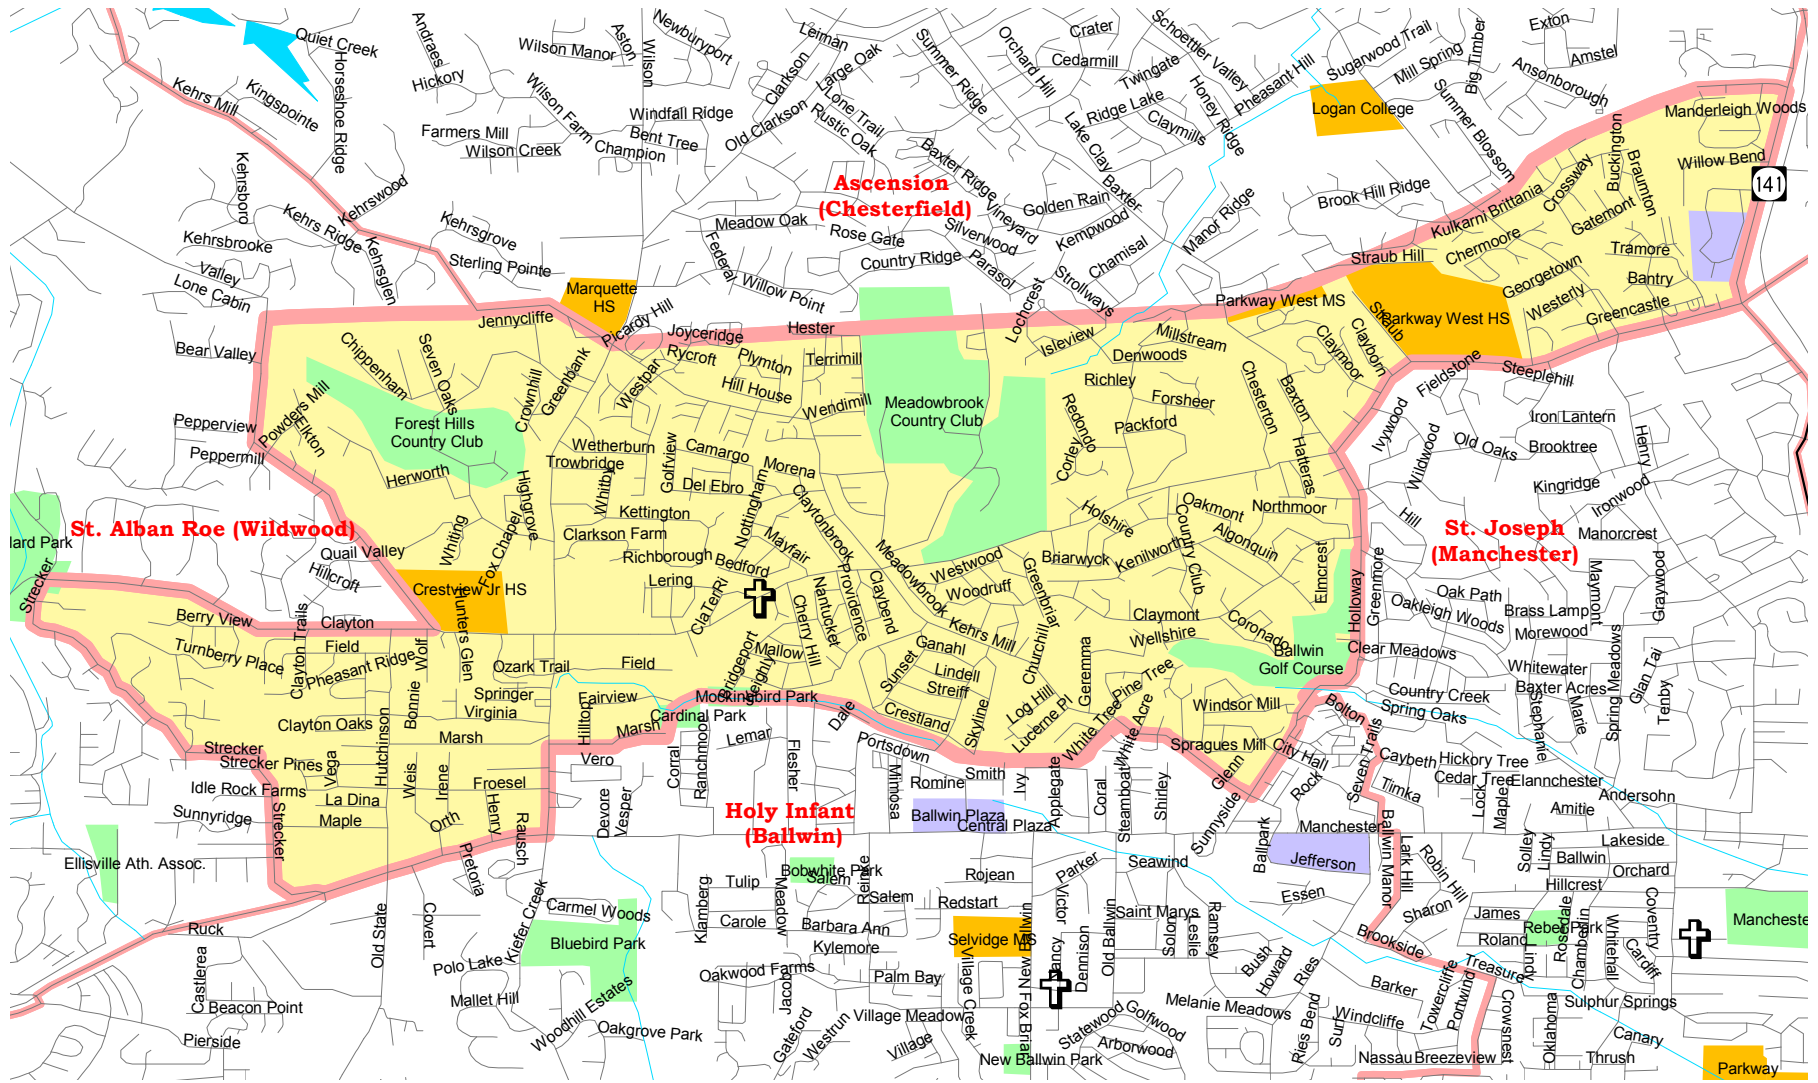

St. Clare of Assisi - Ellisville Parish Map

- | | | | | | |
|---|---------------------------------|---|------------------------------------|---|------------------------------------|
|  | Parish Boundaries |  | Parks & Golf Courses |  | Territorial Parish Church |
|  | County Boundaries |  | Schools |  | Personal Parish Church |
|  | Small Rivers, Creeks, & Streams |  | Government, Industrial, Commercial |  | Mission, Chapel, Oratory or Shrine |
|  | Railroad Tracks | | | | |