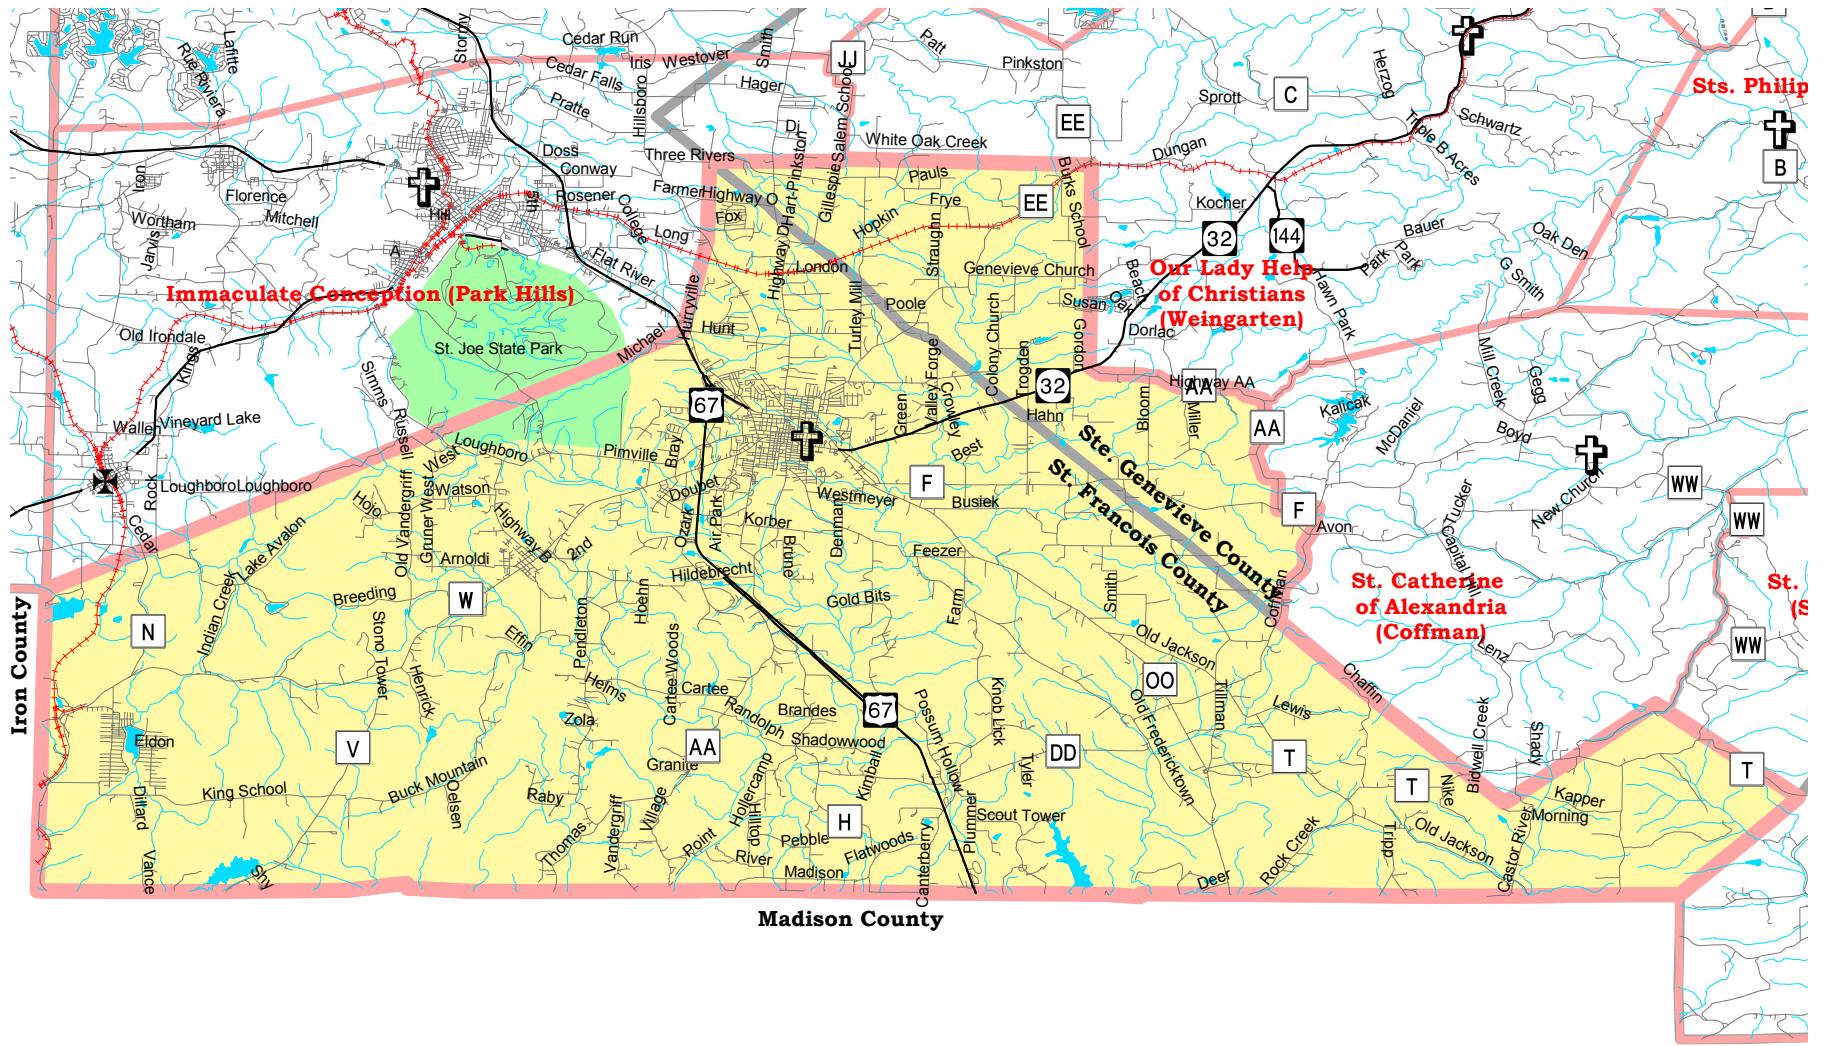

St. Joseph - Farmington Parish Map

- | | | | | | |
|---|---------------------------------|---|------------------------------------|---|------------------------------------|
|  | Parish Boundaries |  | Parks & Golf Courses |  | Territorial Parish Church |
|  | County Boundaries |  | Schools |  | Personal Parish Church |
|  | Small Rivers, Creeks, & Streams |  | Government, Industrial, Commercial |  | Mission, Chapel, Oratory or Shrine |
|  | Railroad Tracks | | | | |