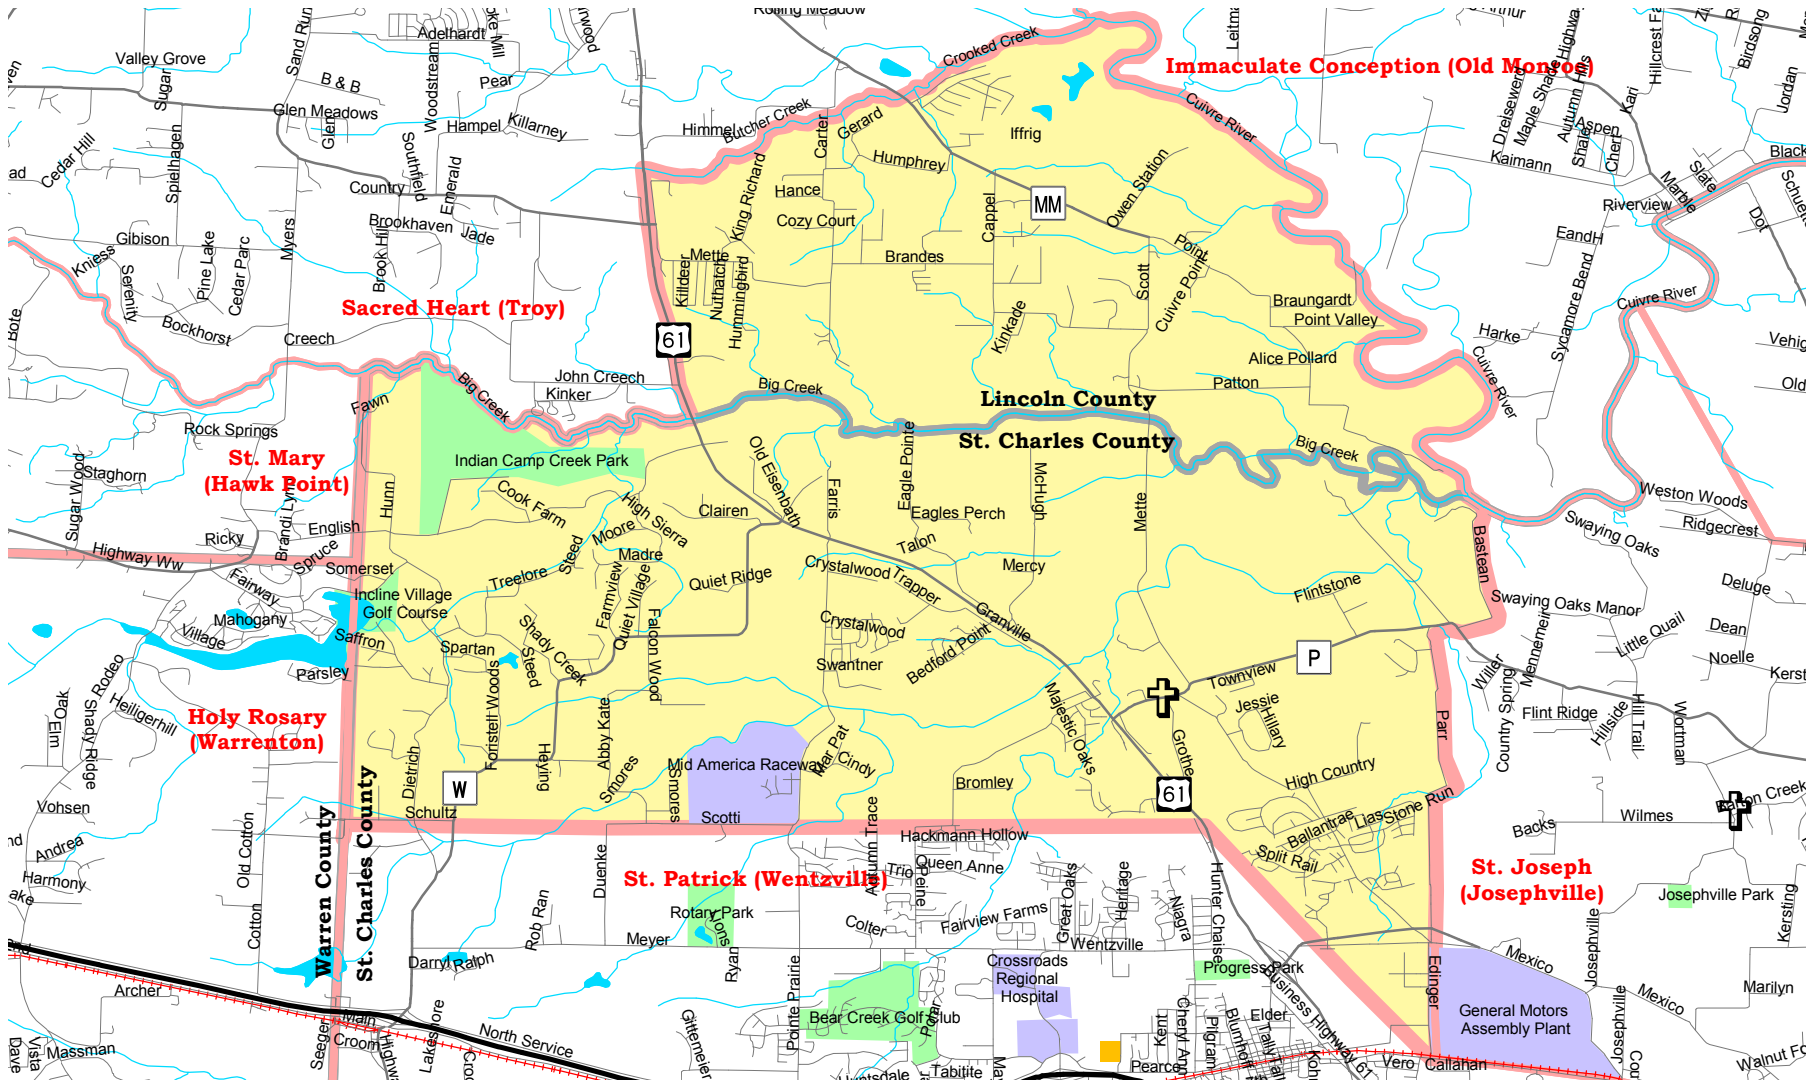

# St. Theodore - Flint Hill Parish Map

- |  |                                 |   |                                    |   |                                    |
|--|---------------------------------|---|------------------------------------|---|------------------------------------|
|  | Parish Boundaries               |  | Parks & Golf Courses               |  | Territorial Parish Church          |
|  | County Boundaries               |  | Schools                            |  | Personal Parish Church             |
|  | Small Rivers, Creeks, & Streams |  | Government, Industrial, Commercial |  | Mission, Chapel, Oratory or Shrine |
|  | Railroad Tracks                 |   |                                    |   |                                    |