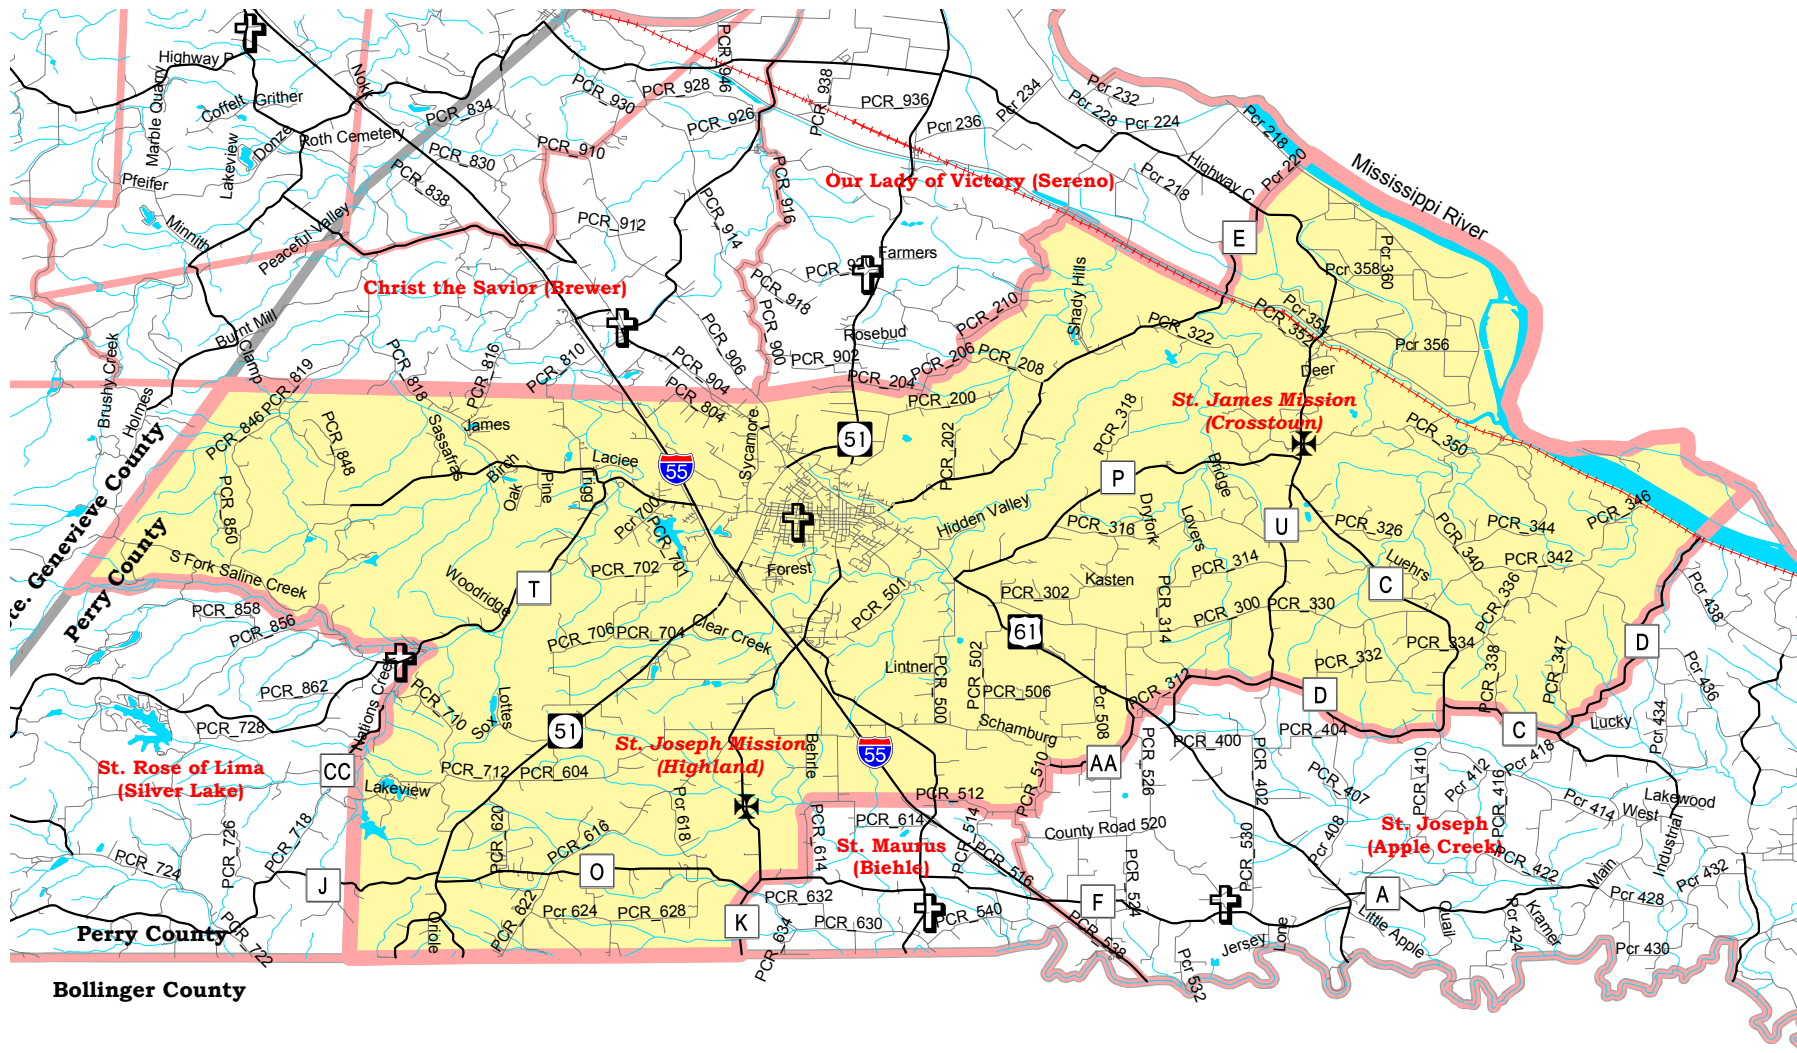

St. Vincent de Paul - Perryville Parish Map

- | | | | | | |
|---|---------------------------------|---|------------------------------------|---|------------------------------------|
|  | Parish Boundaries |  | Parks & Golf Courses |  | Territorial Parish Church |
|  | County Boundaries |  | Schools |  | Personal Parish Church |
|  | Small Rivers, Creeks, & Streams |  | Government, Industrial, Commercial |  | Mission, Chapel, Oratory or Shrine |
|  | Railroad Tracks | | | | |