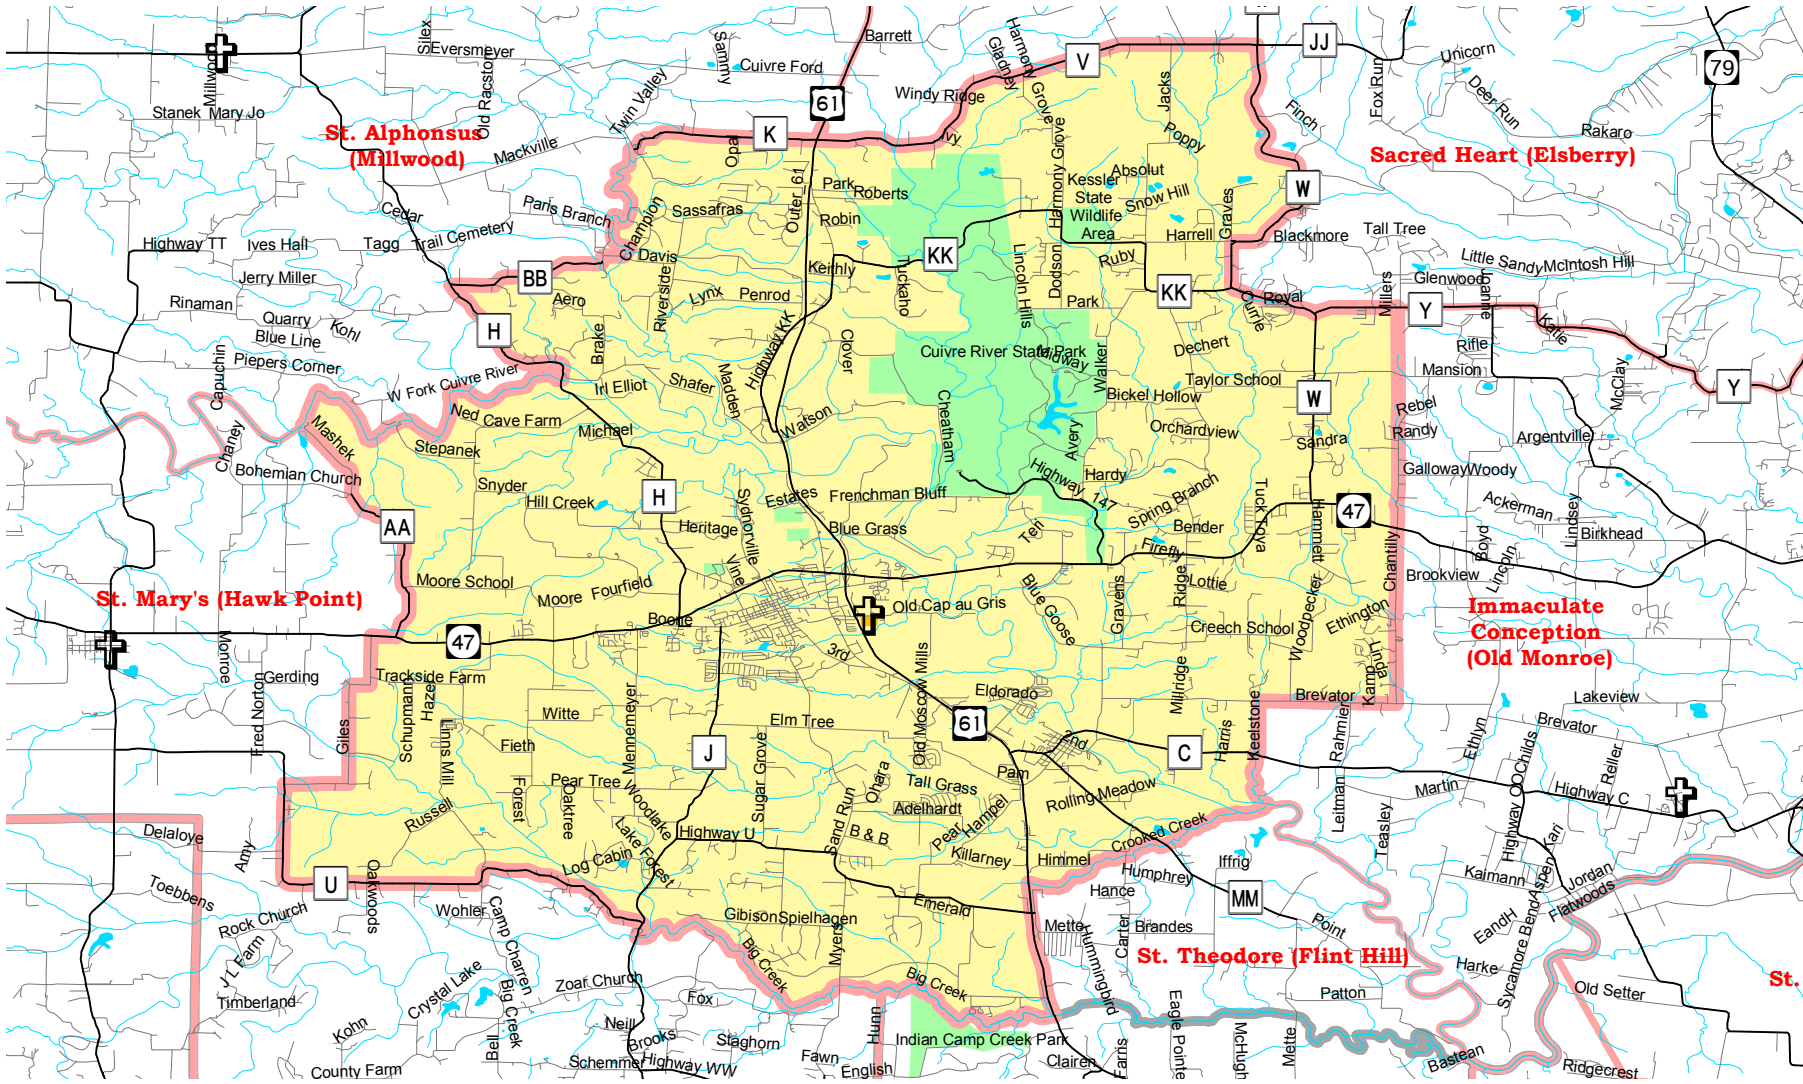

# Parish Boundaries Sacred Heart (Troy)

- |   |                                 |   |                                    |   |                                    |
|---|---------------------------------|---|------------------------------------|---|------------------------------------|
|  | Parish Boundaries               |  | Parks & Golf Courses               |  | Territorial Parish Church          |
|  | County Boundaries               |  | Schools                            |  | Personal Parish Church             |
|  | Small Rivers, Creeks, & Streams |  | Government, Industrial, Commercial |  | Mission, Chapel, Oratory or Shrine |
|  | Railroad Tracks                 |   |                                    |   |                                    |