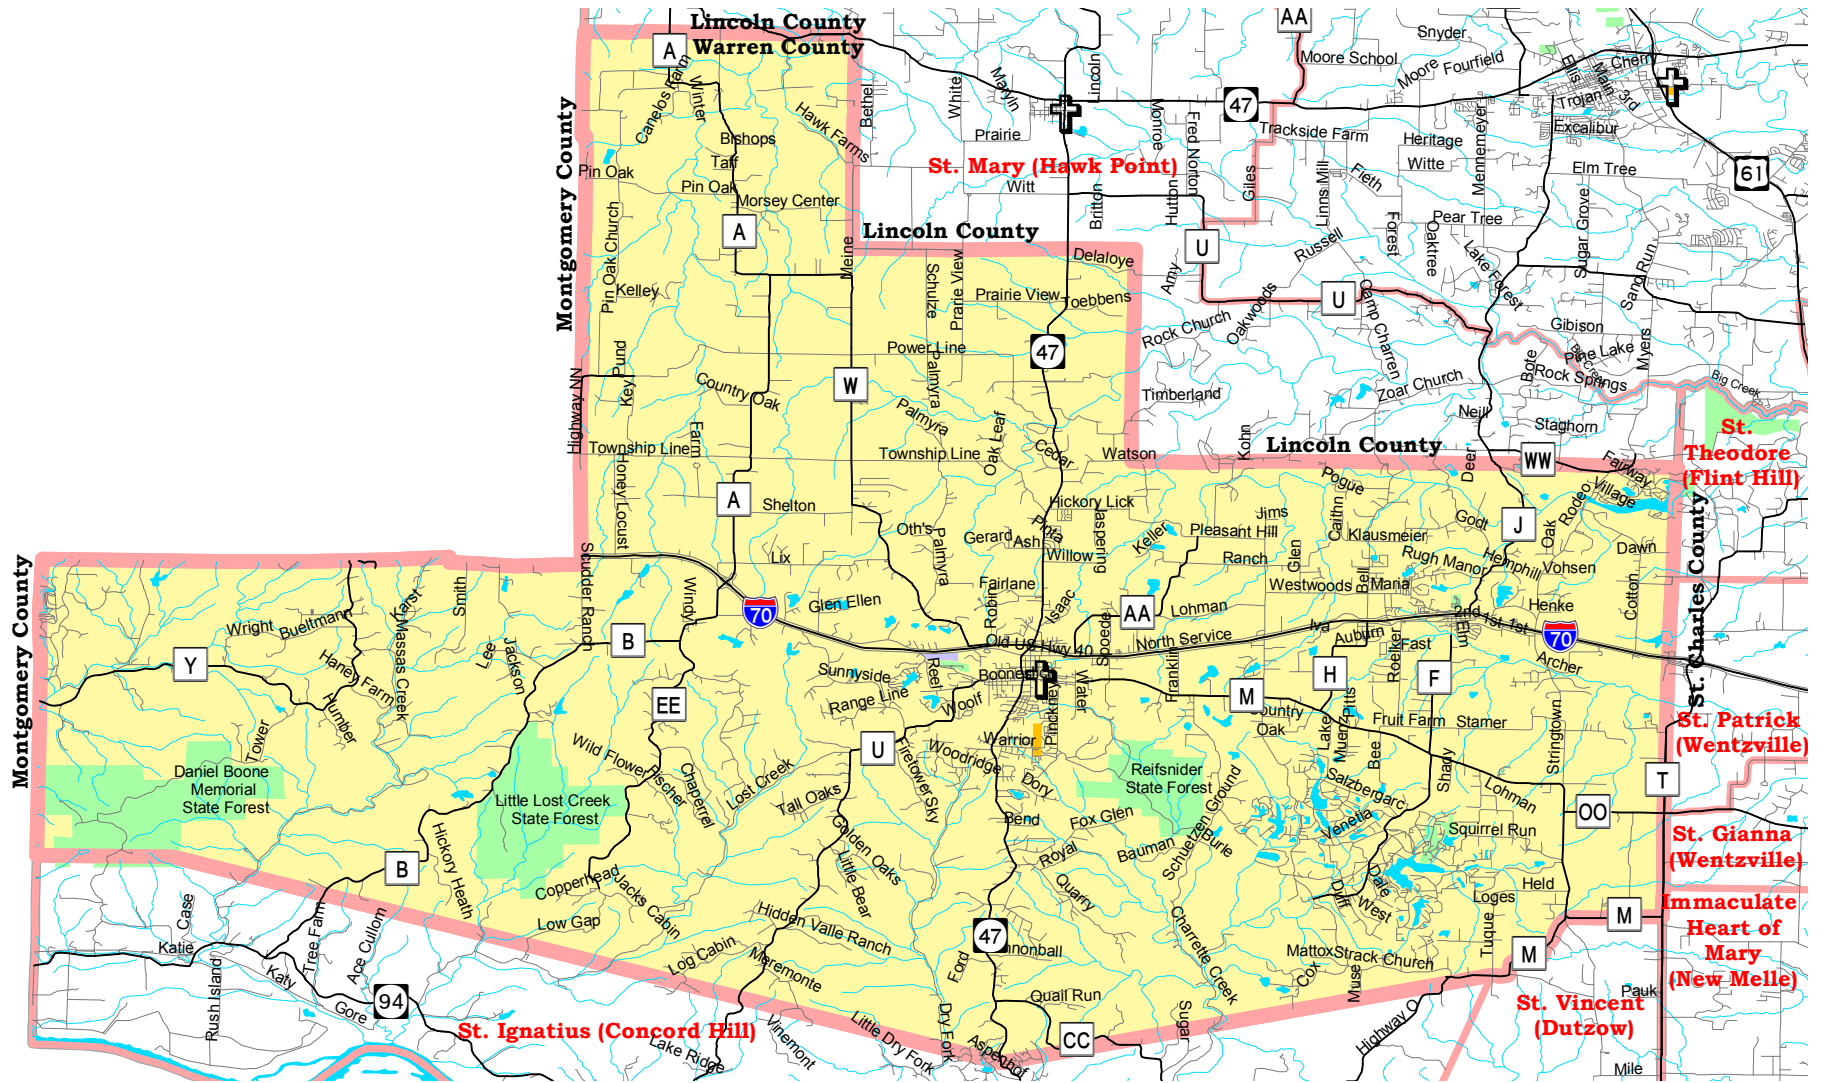

Parish Boundaries Holy Rosary (Warrenton)

- | | | | | | |
|---|---------------------------------|---|------------------------------------|---|------------------------------------|
|  | Parish Boundaries |  | Parks & Golf Courses |  | Territorial Parish Church |
|  | County Boundaries |  | Schools |  | Personal Parish Church |
|  | Small Rivers, Creeks, & Streams |  | Government, Industrial, Commercial |  | Mission, Chapel, Oratory or Shrine |
|  | Railroad Tracks | | | | |