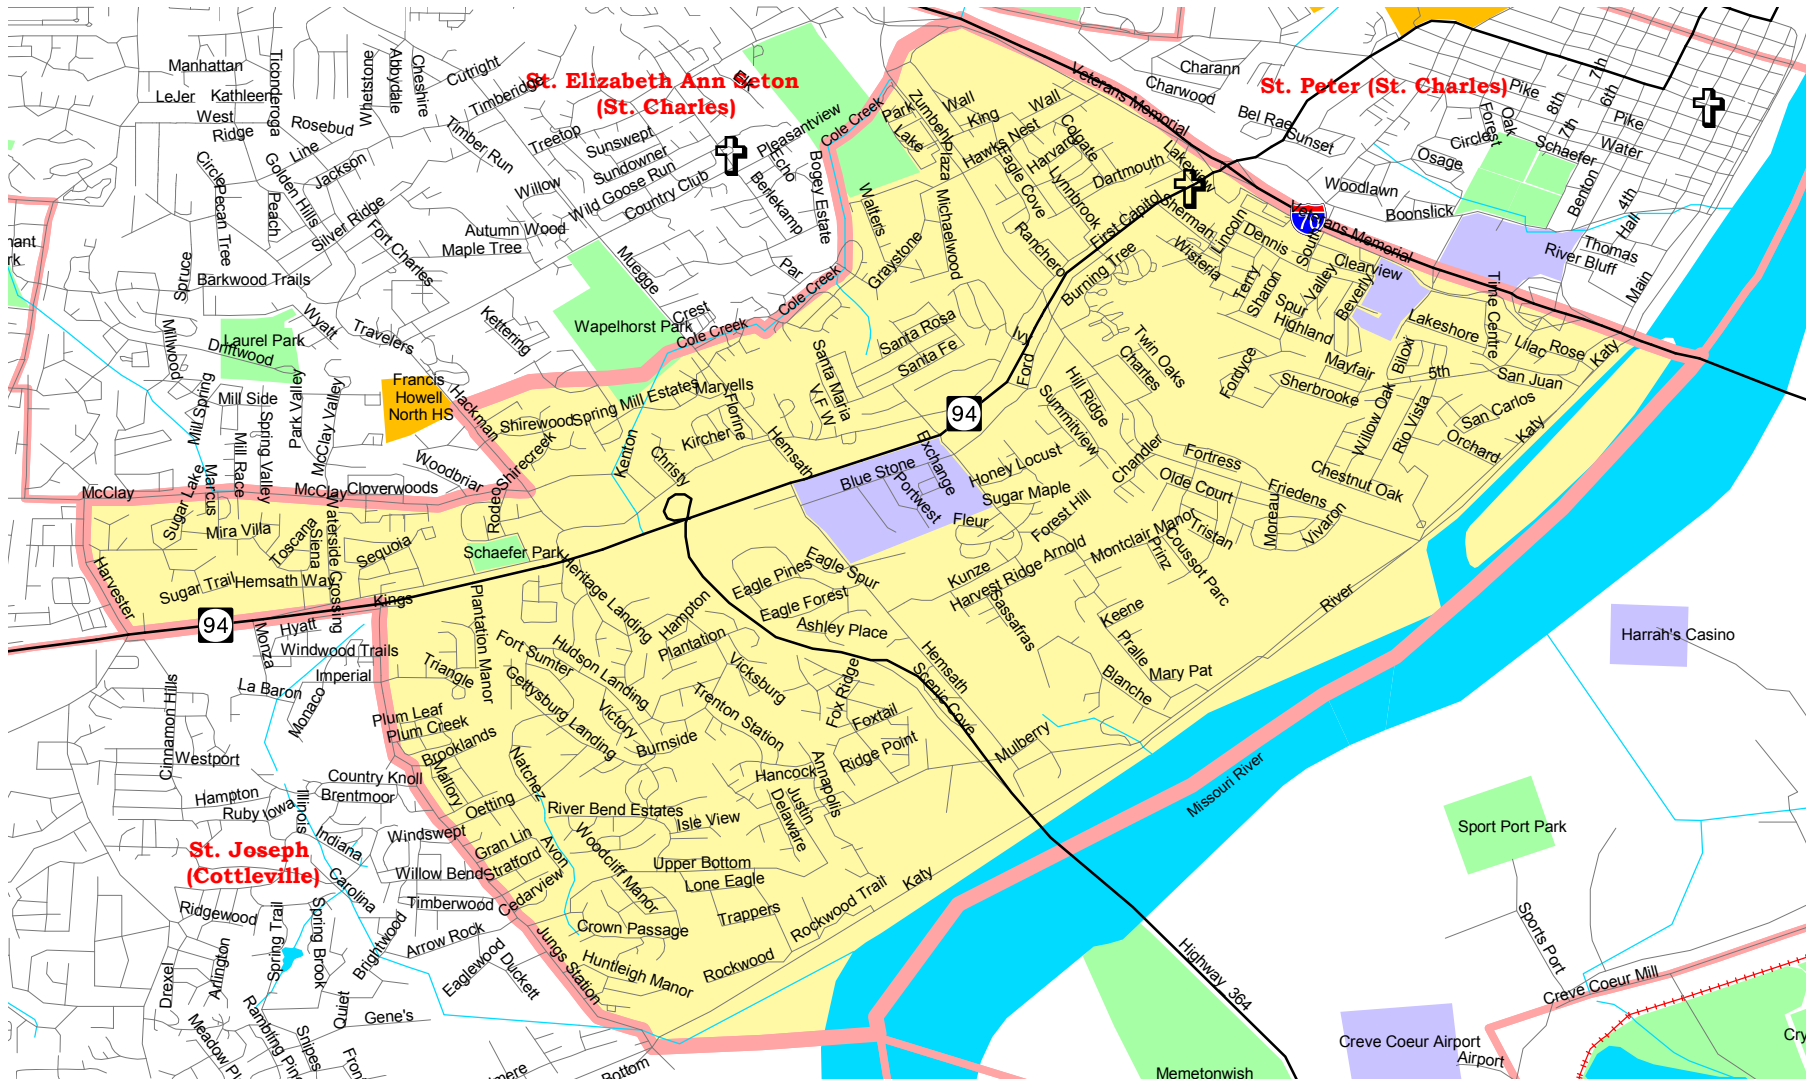

St. Robert Bellarmine - St. Charles Parish Map

- | | | | | | |
|--|---------------------------------|---|------------------------------------|---|------------------------------------|
|  | Parish Boundaries |  | Parks & Golf Courses |  | Territorial Parish Church |
|  | County Boundaries |  | Schools |  | Personal Parish Church |
|  | Small Rivers, Creeks, & Streams |  | Government, Industrial, Commercial |  | Mission, Chapel, Oratory or Shrine |
|  | Railroad Tracks | | | | |