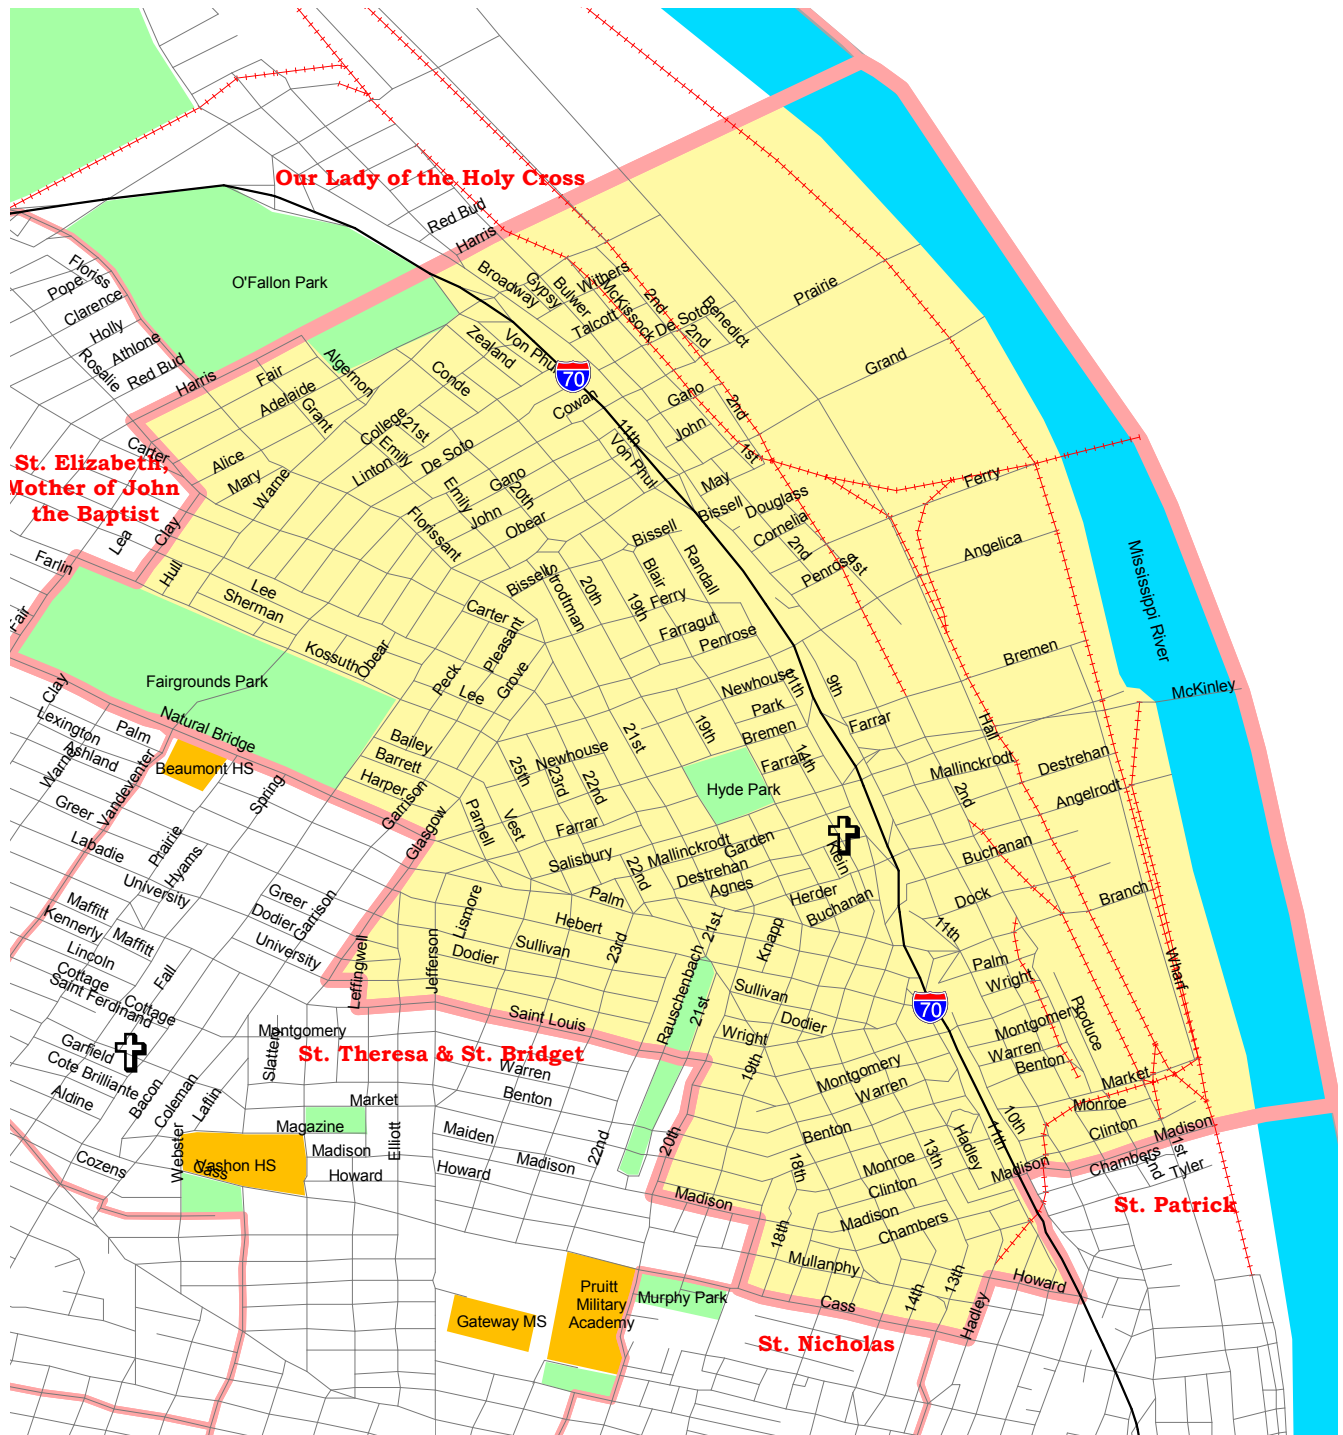

Most Holy Trinity - St. Louis Parish Map

- | | | | |
|---|---------------------------------|---|------------------------------------|
|  | Parish Boundaries |  | Schools |
|  | County Boundaries |  | Government, Industrial, Commercial |
|  | Small Rivers, Creeks, & Streams |  | Territorial Parish Church |
|  | Railroad Tracks |  | Personal Parish Church |
|  | Parks & Golf Courses |  | Mission, Chapel, Oratory or Shrine |