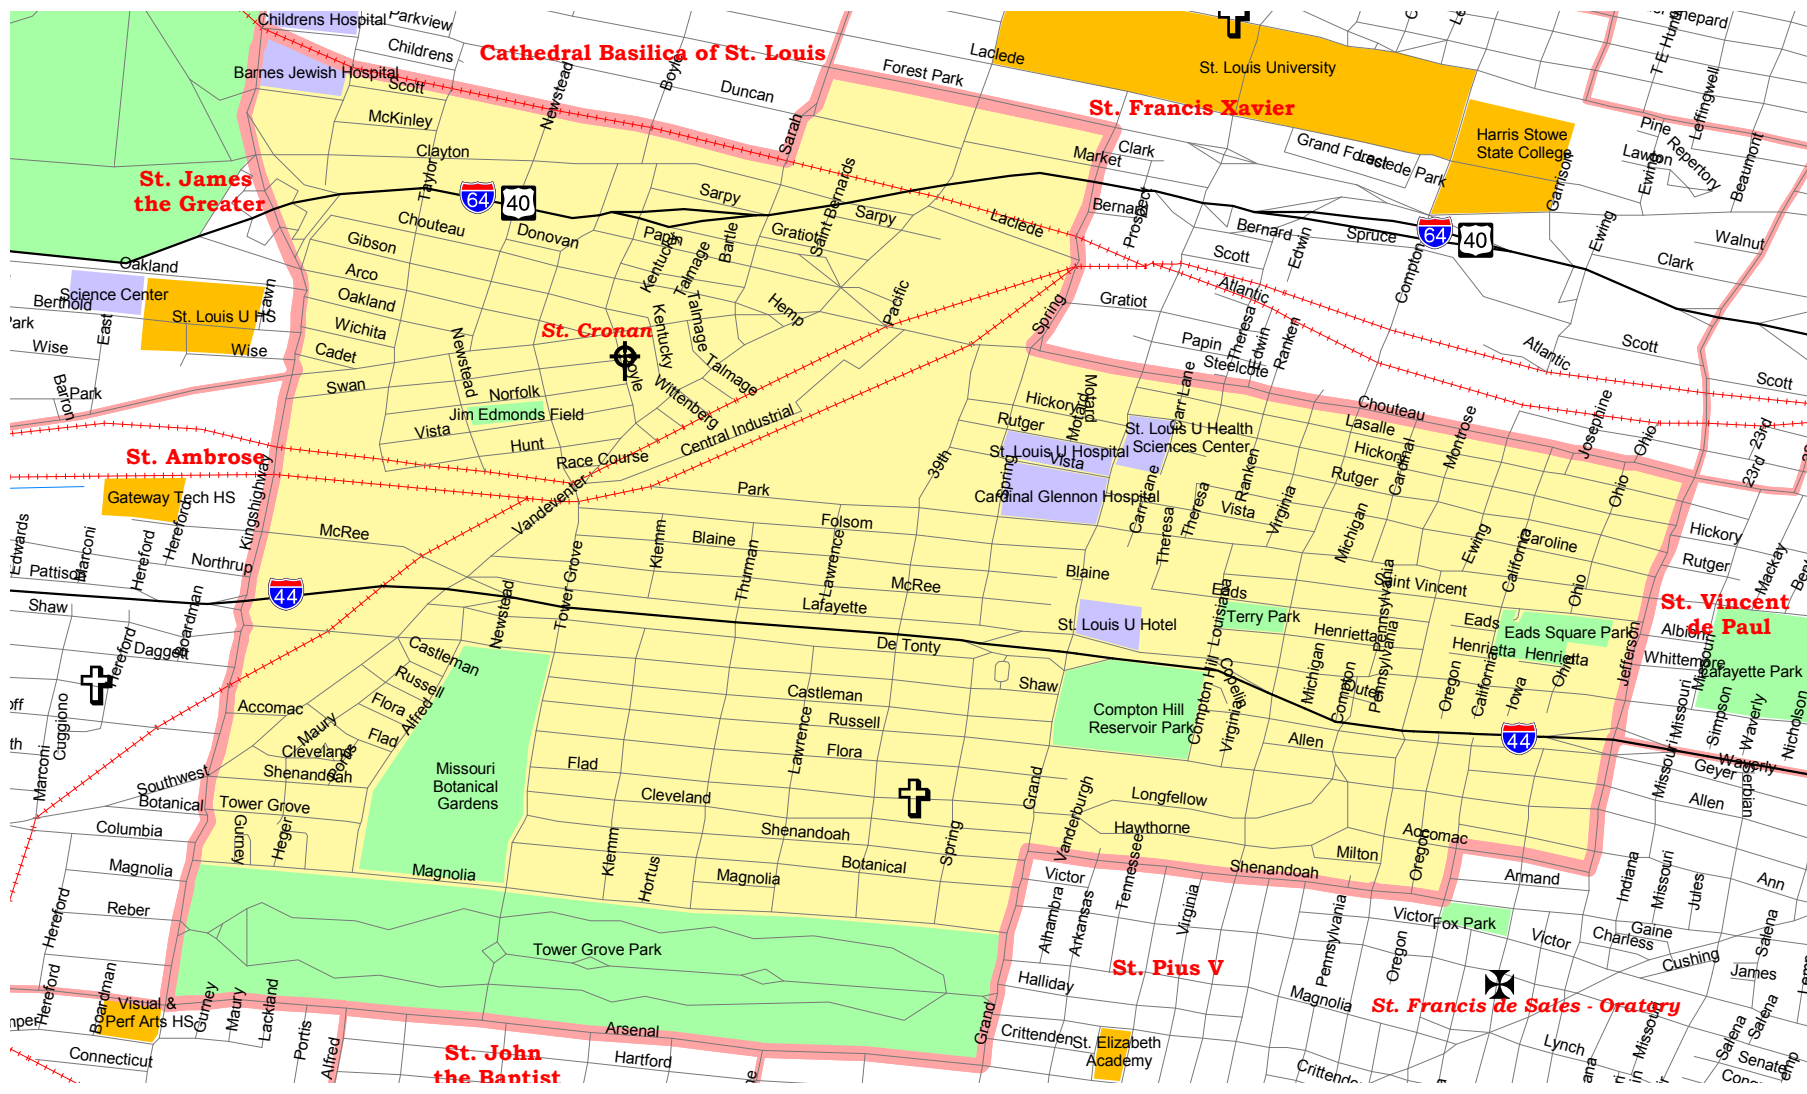

St. Margaret of Scotland - St. Louis Parish Map

- | | | | | | |
|---|---------------------------------|---|------------------------------------|---|------------------------------------|
|  | Parish Boundaries |  | Parks & Golf Courses |  | Territorial Parish Church |
|  | County Boundaries |  | Schools |  | Personal Parish Church |
|  | Small Rivers, Creeks, & Streams |  | Government, Industrial, Commercial |  | Mission, Chapel, Oratory or Shrine |
|  | Railroad Tracks | | | | |