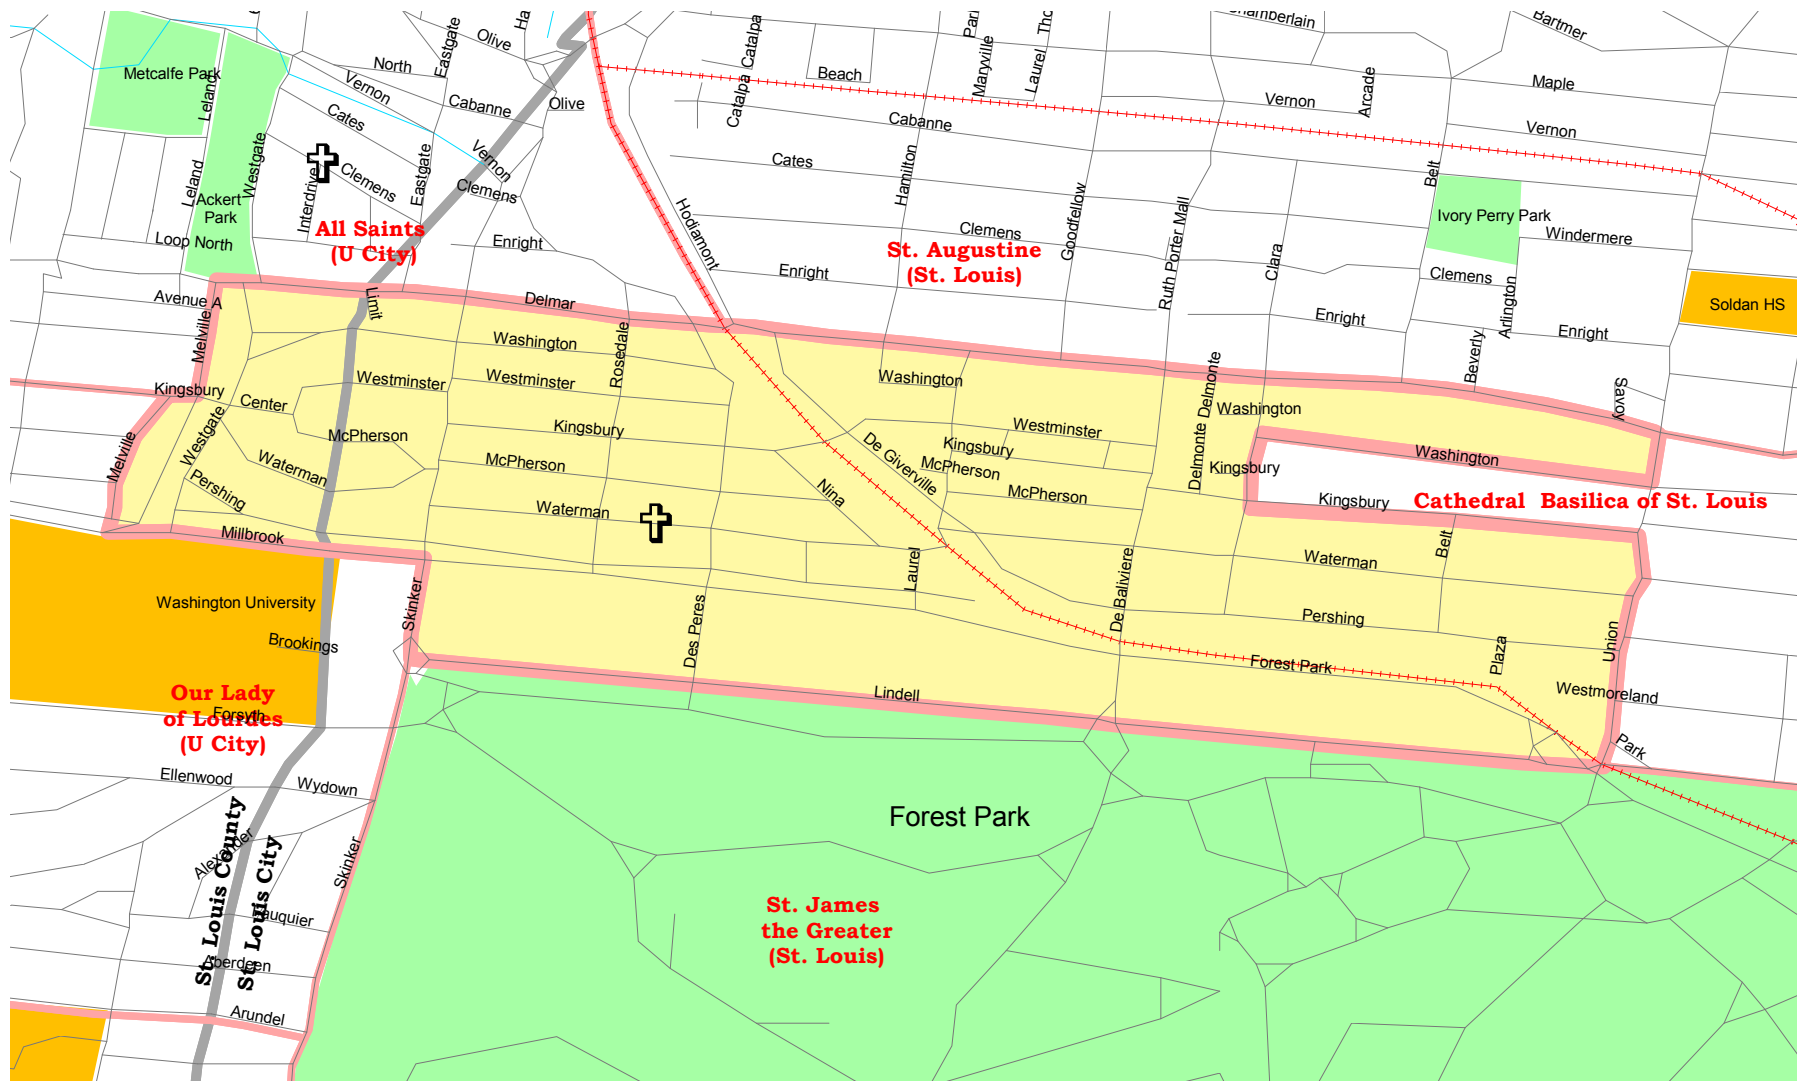

St. Roch - St. Louis Parish Map

- | | | | | | |
|---|---------------------------------|---|------------------------------------|---|------------------------------------|
|  | Parish Boundaries |  | Parks & Golf Courses |  | Territorial Parish Church |
|  | County Boundaries |  | Schools |  | Personal Parish Church |
|  | Small Rivers, Creeks, & Streams |  | Government, Industrial, Commercial |  | Mission, Chapel, Oratory or Shrine |
|  | Railroad Tracks | | | | |