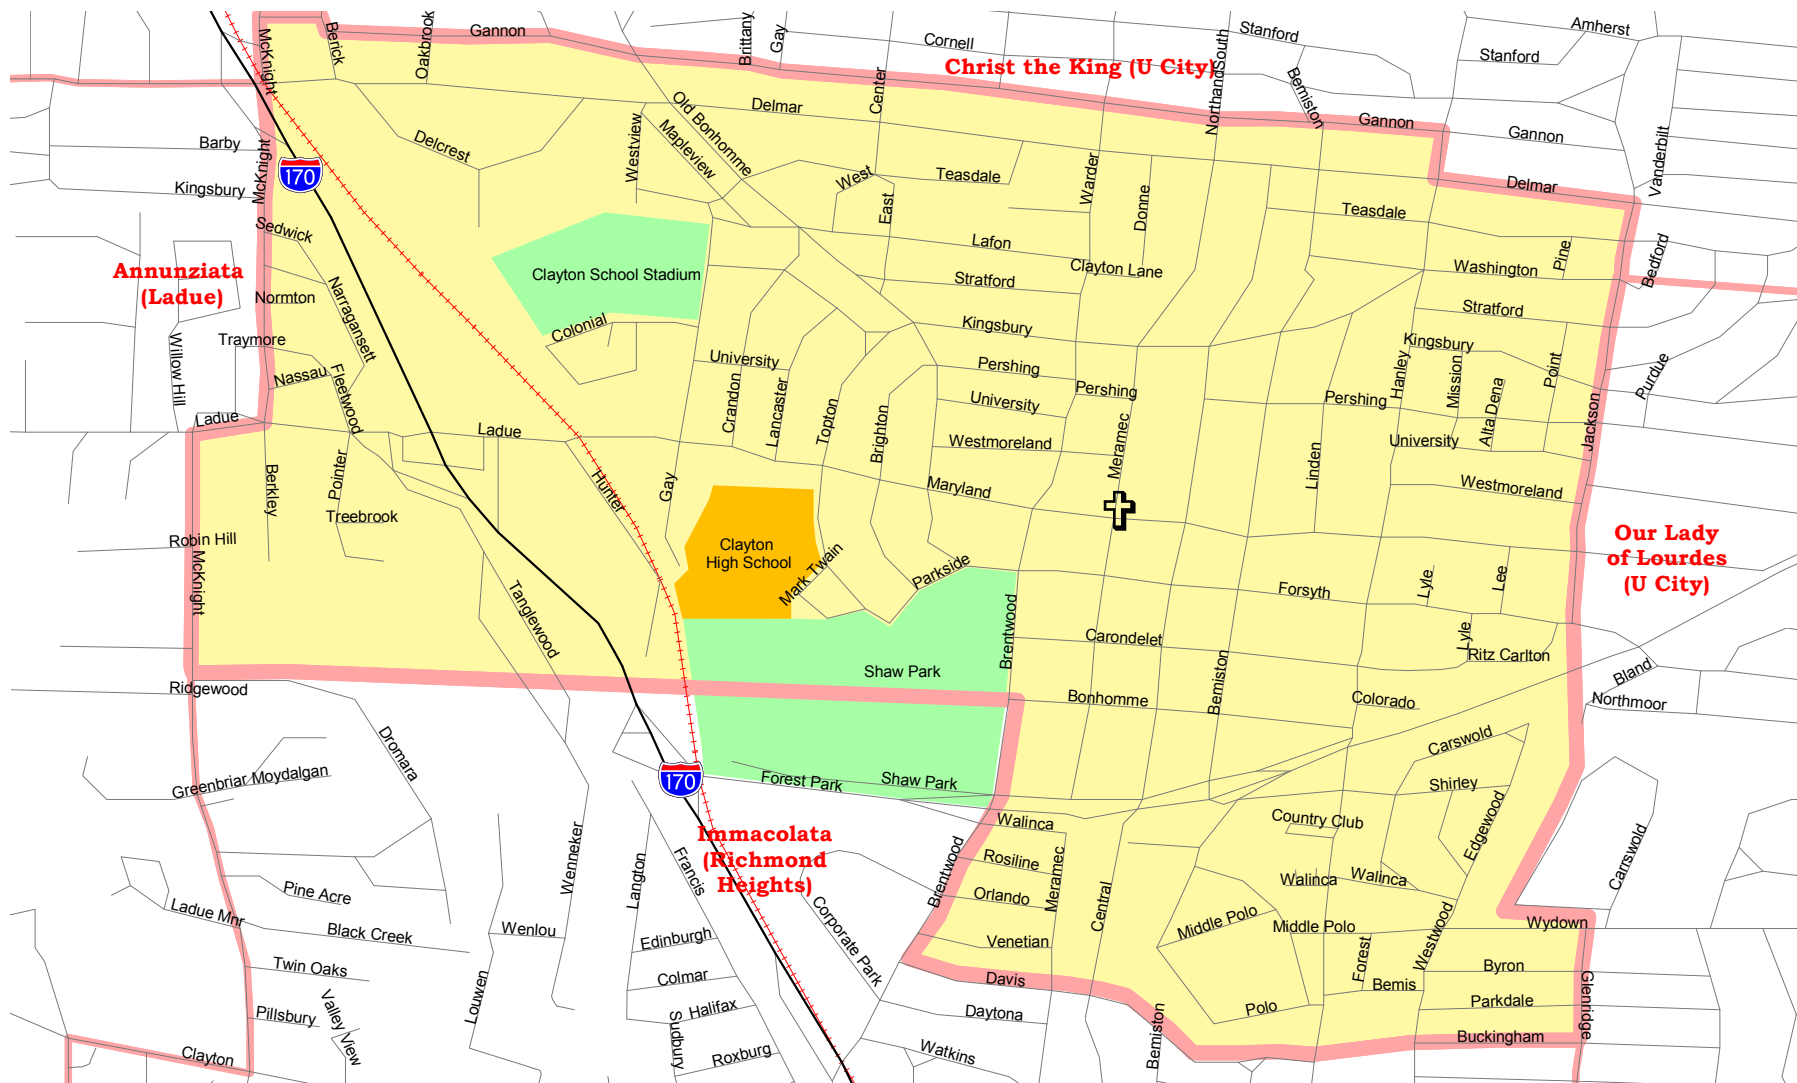

St. Joseph - Clayton Parish Map

- | | | | | | |
|---|---------------------------------|---|------------------------------------|---|------------------------------------|
|  | Parish Boundaries |  | Parks & Golf Courses |  | Territorial Parish Church |
|  | County Boundaries |  | Schools |  | Personal Parish Church |
|  | Small Rivers, Creeks, & Streams |  | Government, Industrial, Commercial |  | Mission, Chapel, Oratory or Shrine |
|  | Railroad Tracks | | | | |