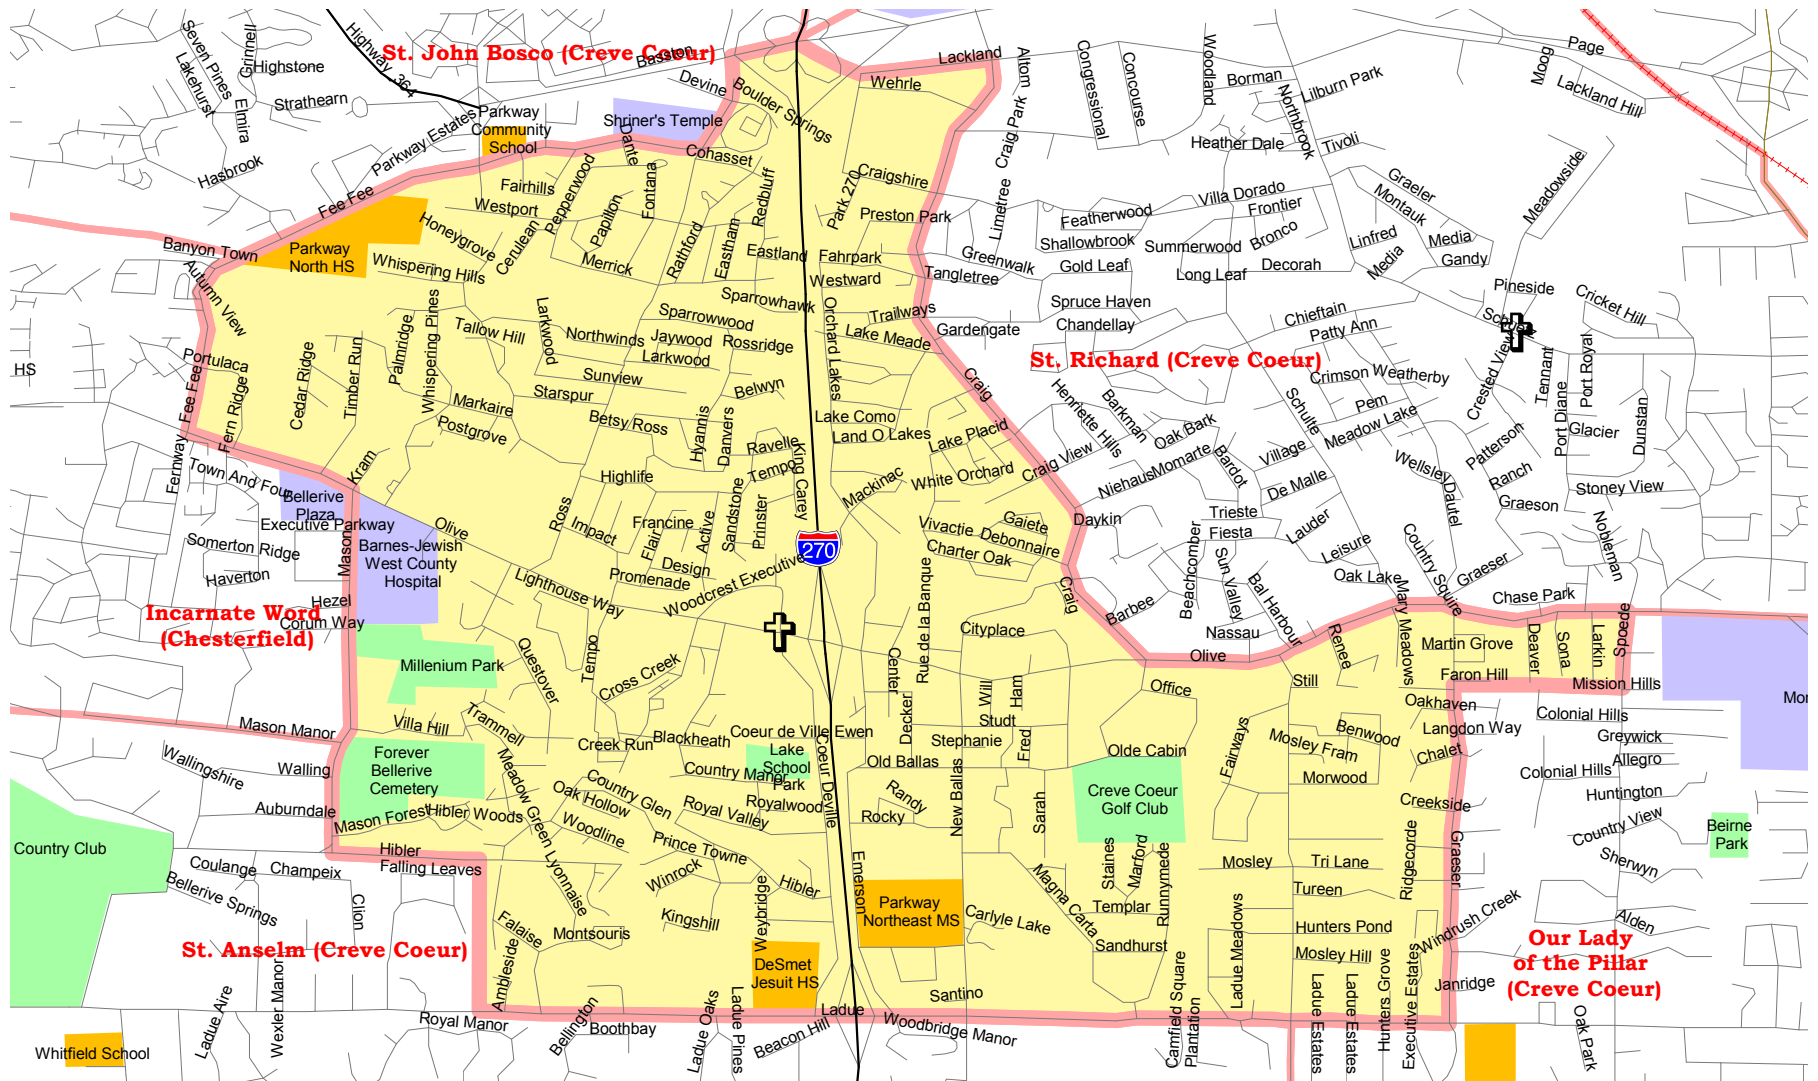

St. Monica - Creve Coeur Parish Map

- | | | | | | |
|---|---------------------------------|---|------------------------------------|---|------------------------------------|
|  | Parish Boundaries |  | Parks & Golf Courses |  | Territorial Parish Church |
|  | County Boundaries |  | Schools |  | Personal Parish Church |
|  | Small Rivers, Creeks, & Streams |  | Government, Industrial, Commercial |  | Mission, Chapel, Oratory or Shrine |
|  | Railroad Tracks | | | | |