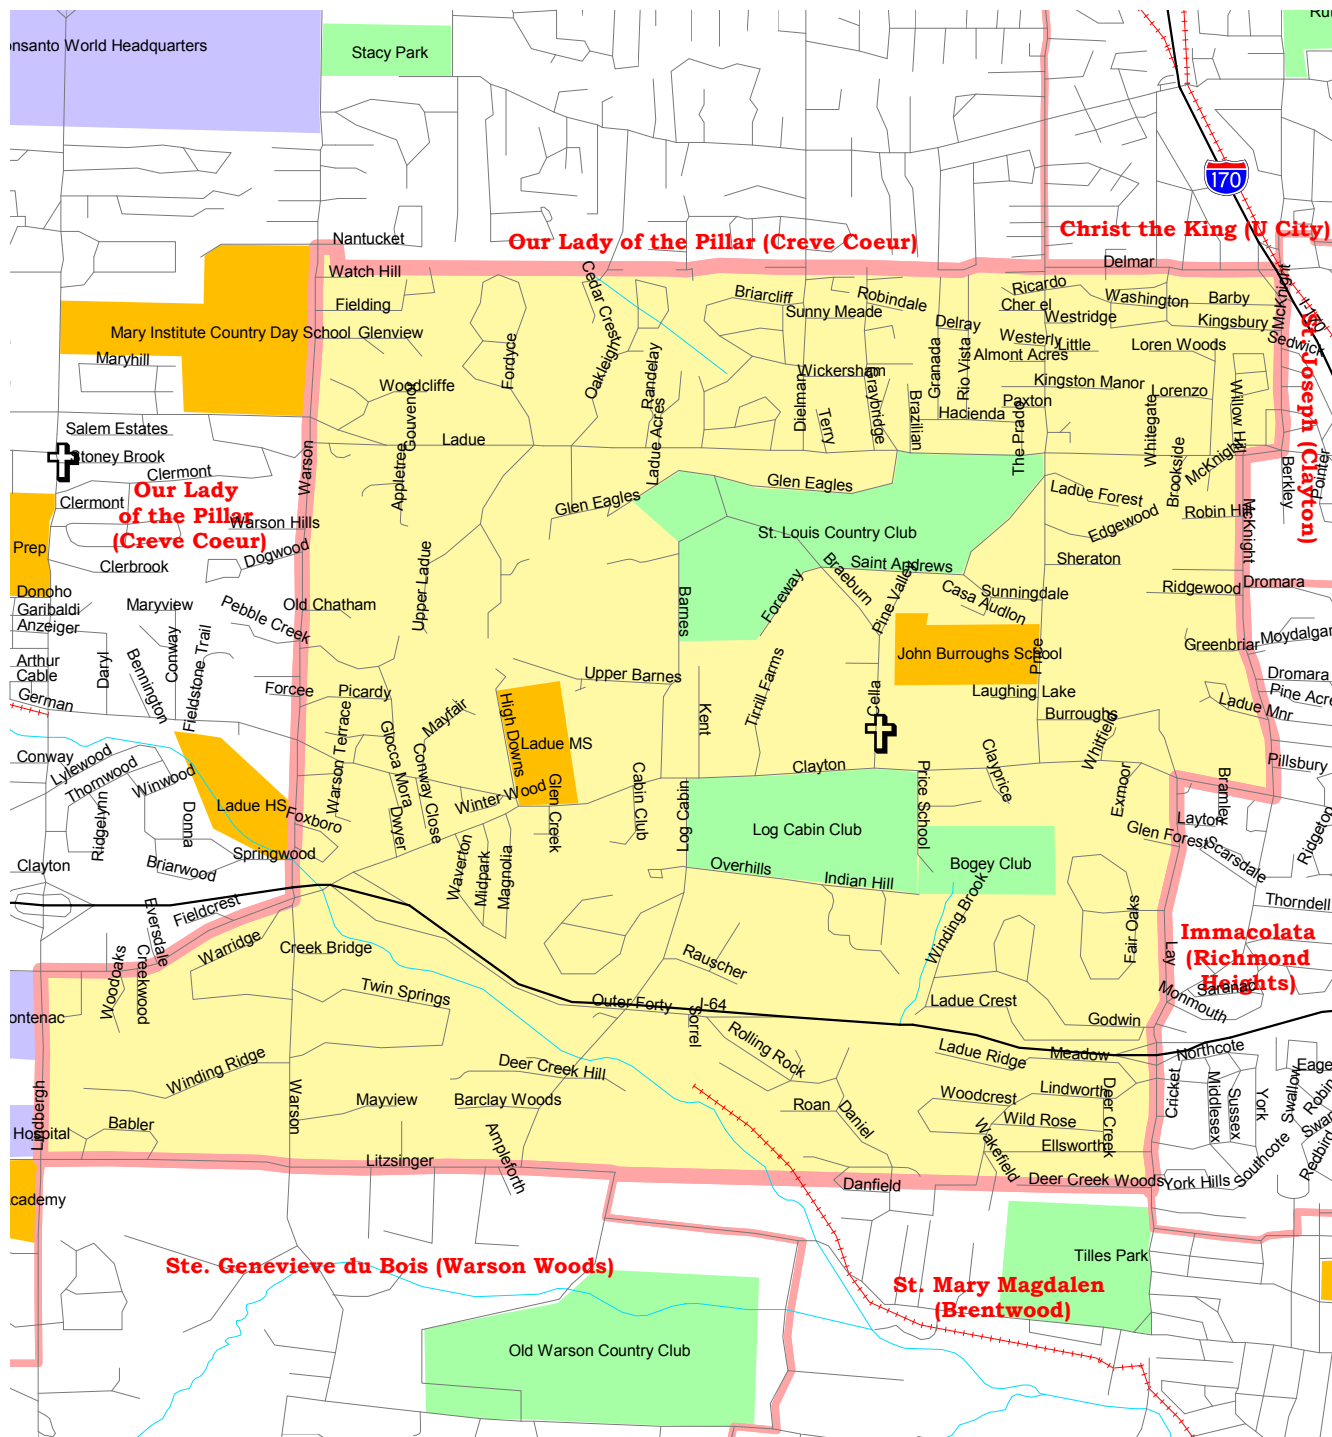

# Annunziata - Ladue Parish Map

- |   |                                 |   |                                    |
|---|---------------------------------|---|------------------------------------|
|  | Parish Boundaries               |  | Schools                            |
|  | County Boundaries               |  | Government, Industrial, Commercial |
|  | Small Rivers, Creeks, & Streams |  | Territorial Parish Church          |
|  | Railroad Tracks                 |  | Personal Parish Church             |
|  | Parks & Golf Courses            |  | Mission, Chapel, Oratory or Shrine |