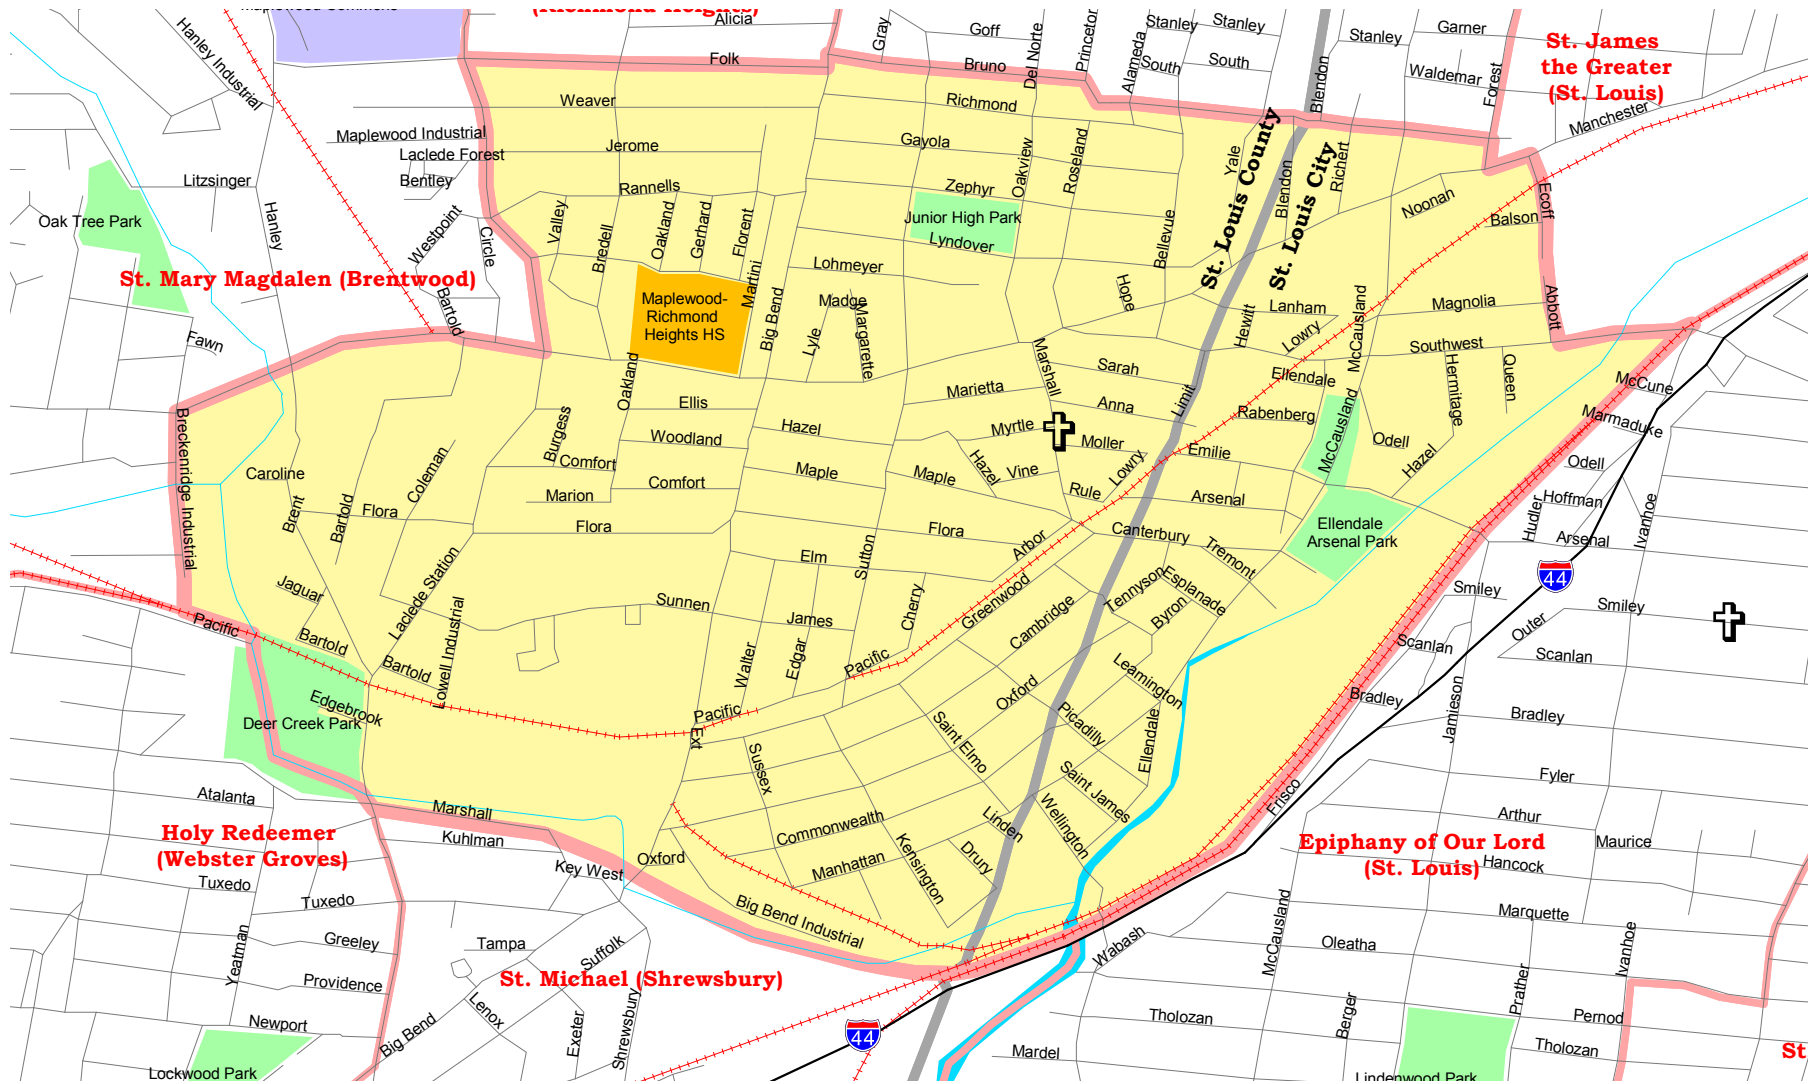

Immaculate Conception - Maplewood Parish Map

- | | | | | | |
|---|---------------------------------|---|------------------------------------|---|------------------------------------|
|  | Parish Boundaries |  | Parks & Golf Courses |  | Territorial Parish Church |
|  | County Boundaries |  | Schools |  | Personal Parish Church |
|  | Small Rivers, Creeks, & Streams |  | Government, Industrial, Commercial |  | Mission, Chapel, Oratory or Shrine |
|  | Railroad Tracks | | | | |