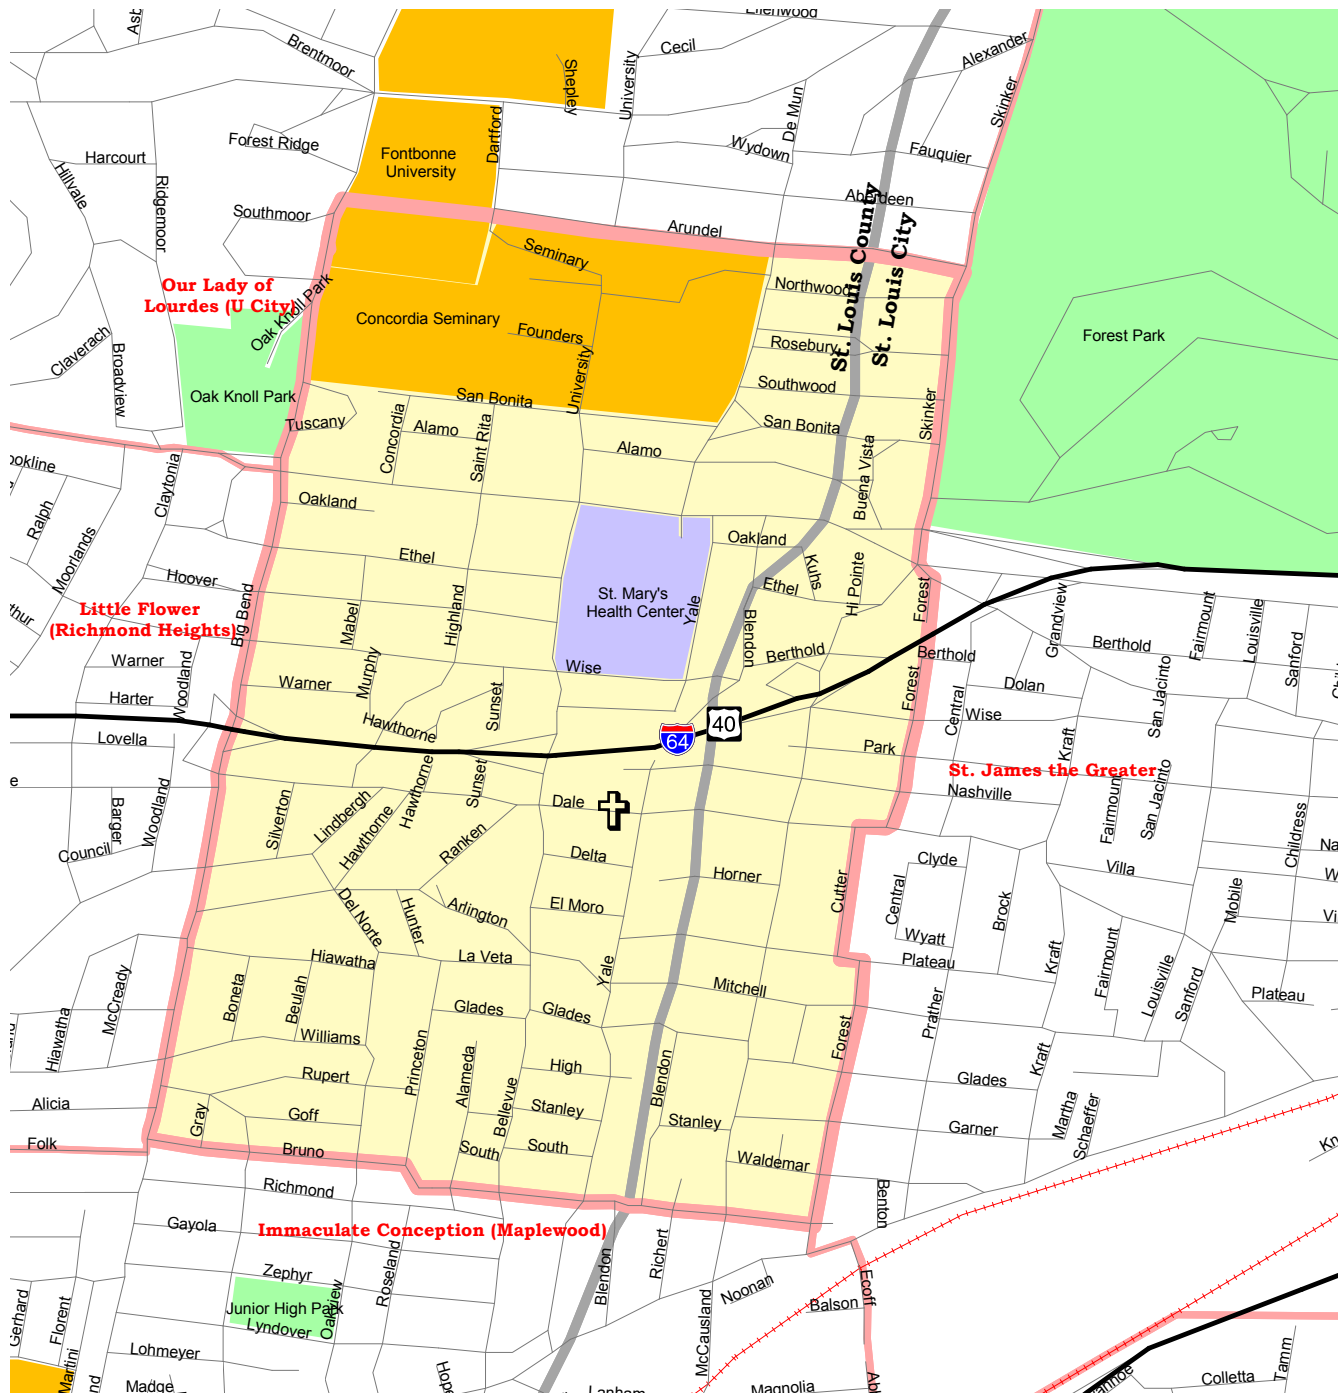

St. Luke the Evangelist - Richmond Heights Parish Map

- | | | | |
|---|---------------------------------|---|------------------------------------|
|  | Parish Boundaries |  | Schools |
|  | County Boundaries |  | Government, Industrial, Commercial |
|  | Small Rivers, Creeks, & Streams |  | Territorial Parish Church |
|  | Railroad Tracks |  | Personal Parish Church |
|  | Parks & Golf Courses |  | Mission, Chapel, Oratory or Shrine |