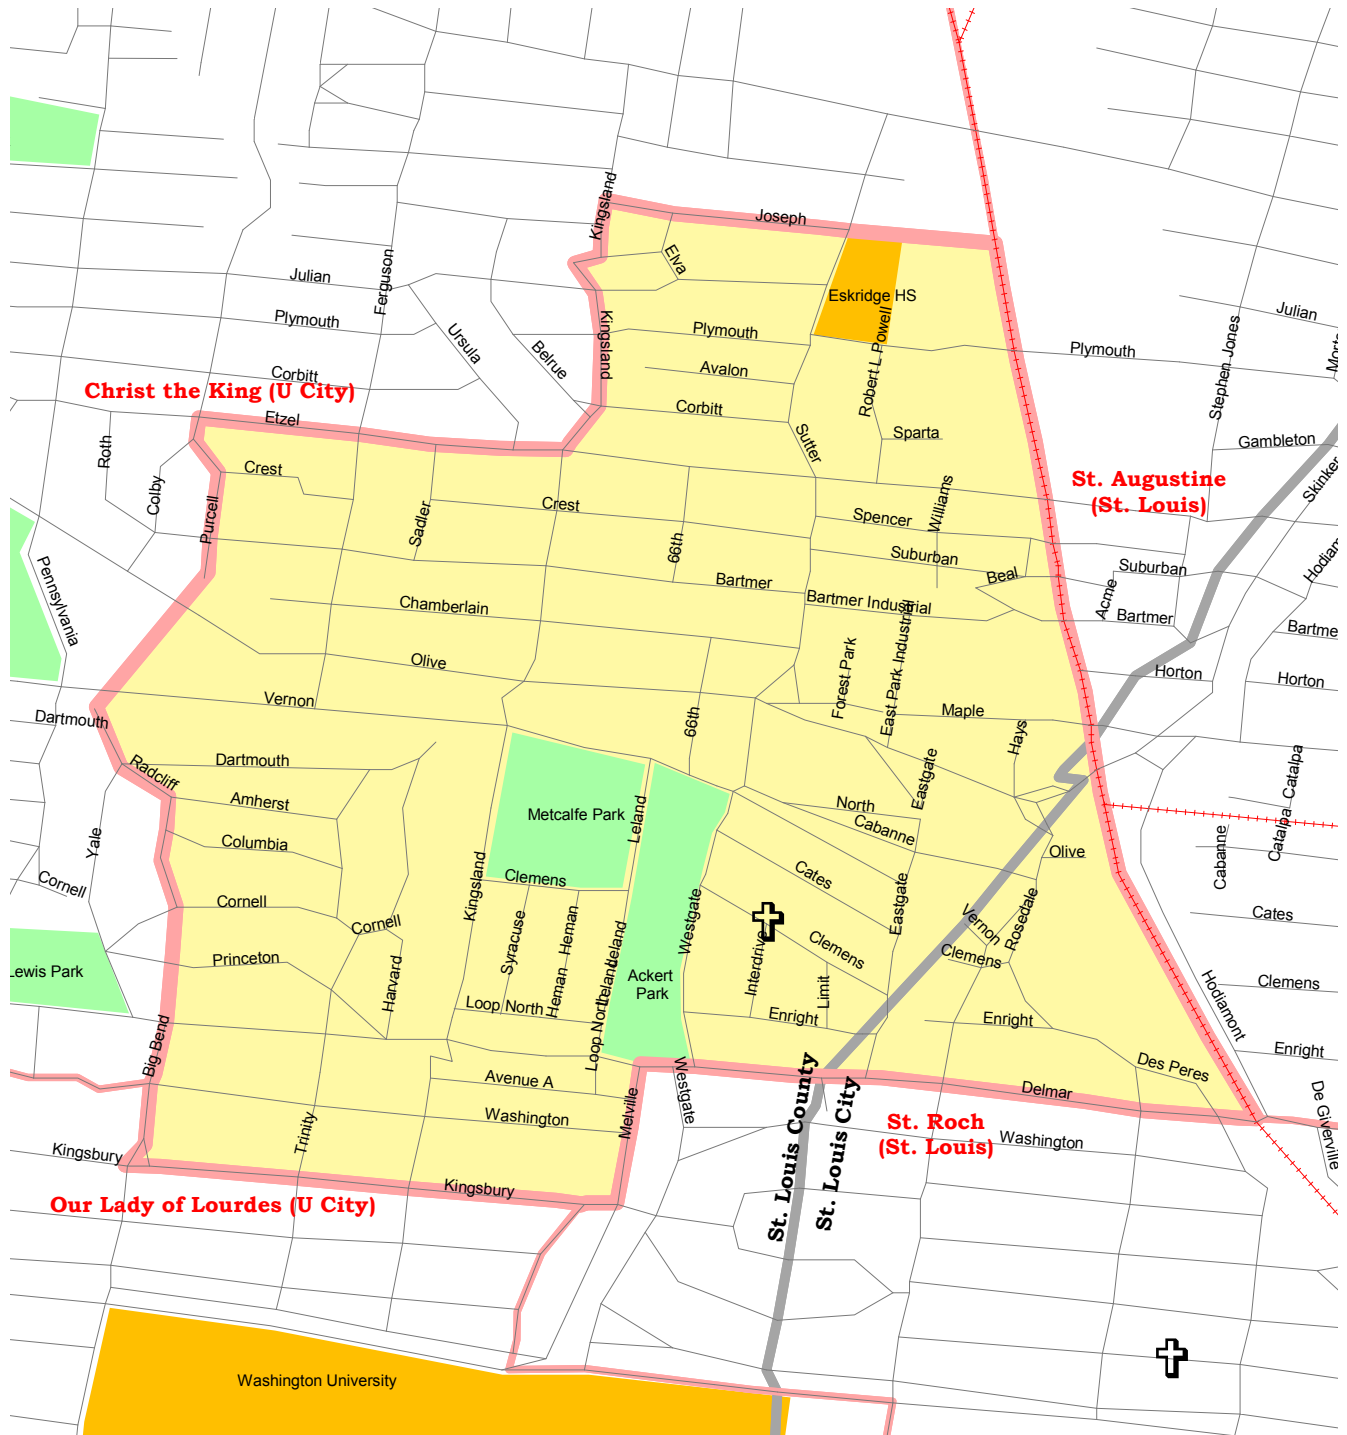

All Saints - University City Parish Map

- | | | | |
|---|---------------------------------|---|------------------------------------|
|  | Parish Boundaries |  | Schools |
|  | County Boundaries |  | Government, Industrial, Commercial |
|  | Small Rivers, Creeks, & Streams |  | Territorial Parish Church |
|  | Railroad Tracks |  | Personal Parish Church |
|  | Parks & Golf Courses |  | Mission, Chapel, Oratory or Shrine |