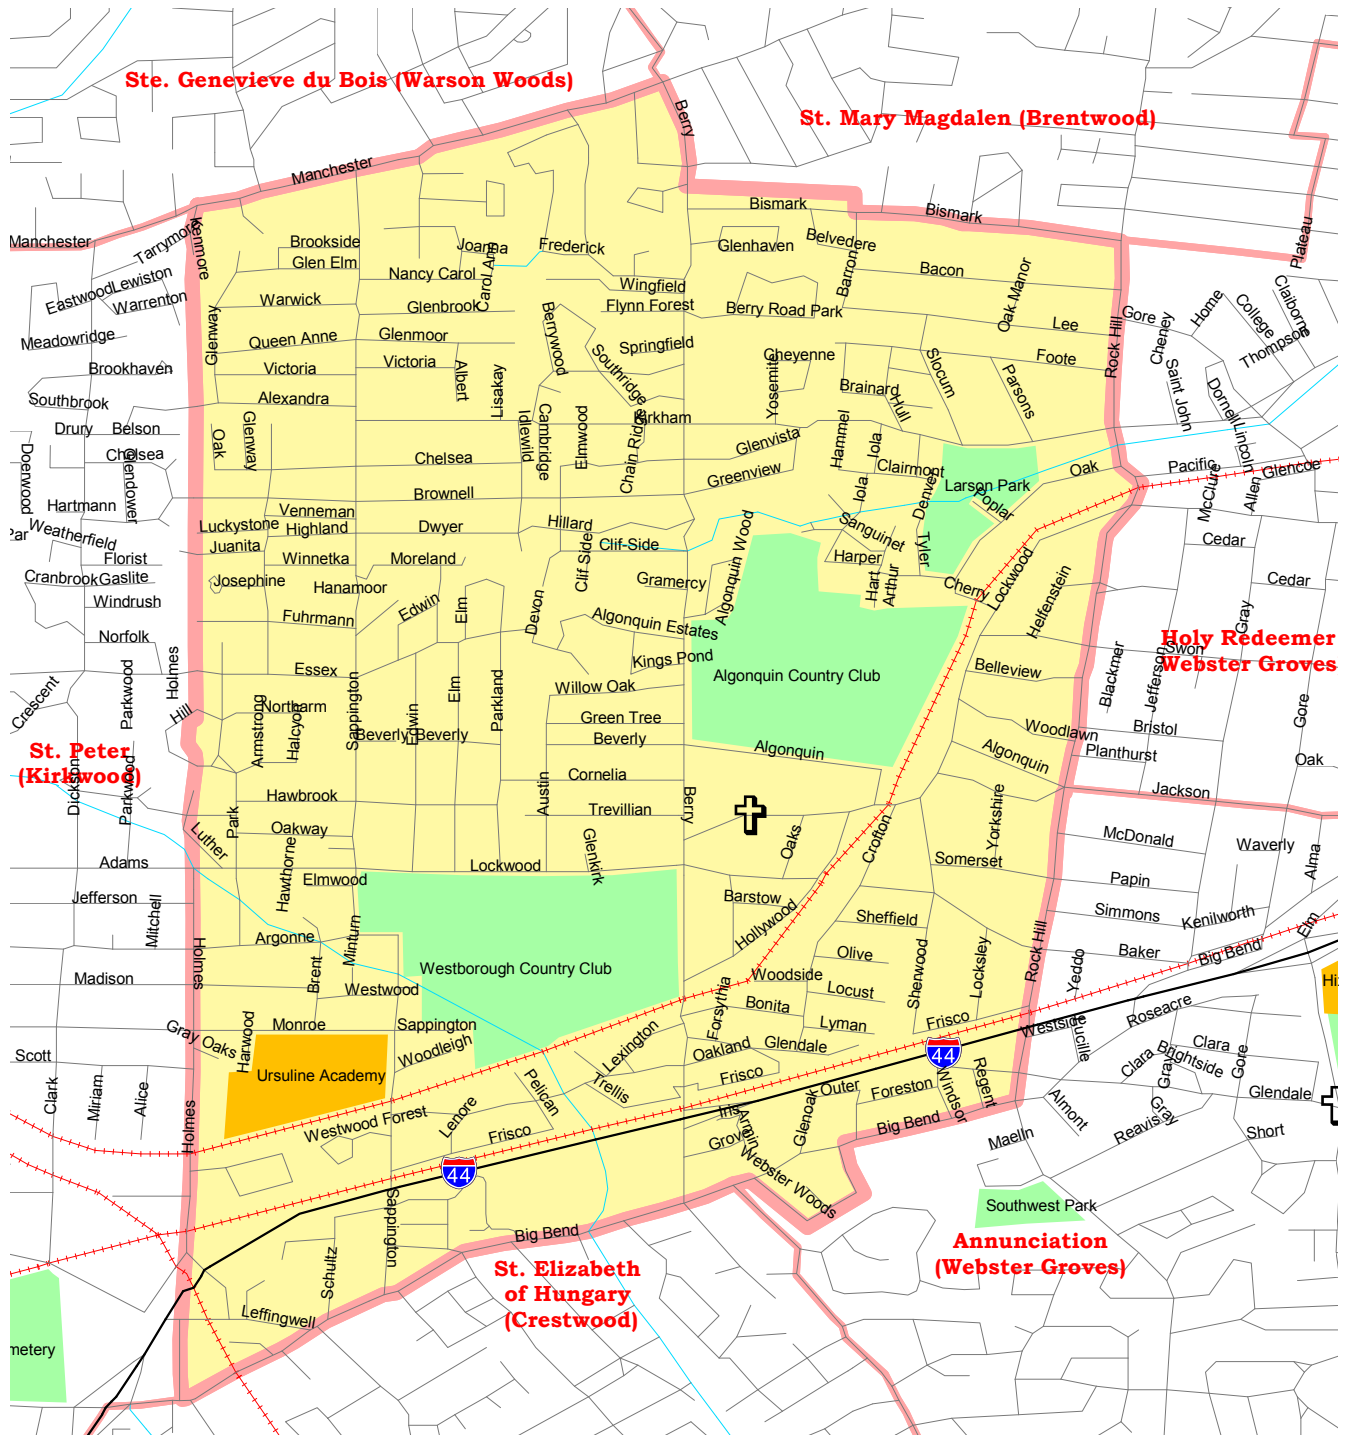

Mary Queen of Peace - Webster Groves Parish Map

Ste. Genevieve du Bois (Warson Woods)

St. Mary Magdalen (Brentwood)

**Holy Redeemer
Webster Groves**

**St. Peter
(Kirkwood)**

**St. Elizabeth
of Hungary
(Crestwood)**

**Annunciation
(Webster Groves)**

- | | | | |
|---|---------------------------------|---|------------------------------------|
|  | Parish Boundaries |  | Schools |
|  | County Boundaries |  | Government, Industrial, Commercial |
|  | Small Rivers, Creeks, & Streams |  | Territorial Parish Church |
|  | Railroad Tracks |  | Personal Parish Church |
|  | Parks & Golf Courses |  | Mission, Chapel, Oratory or Shrine |