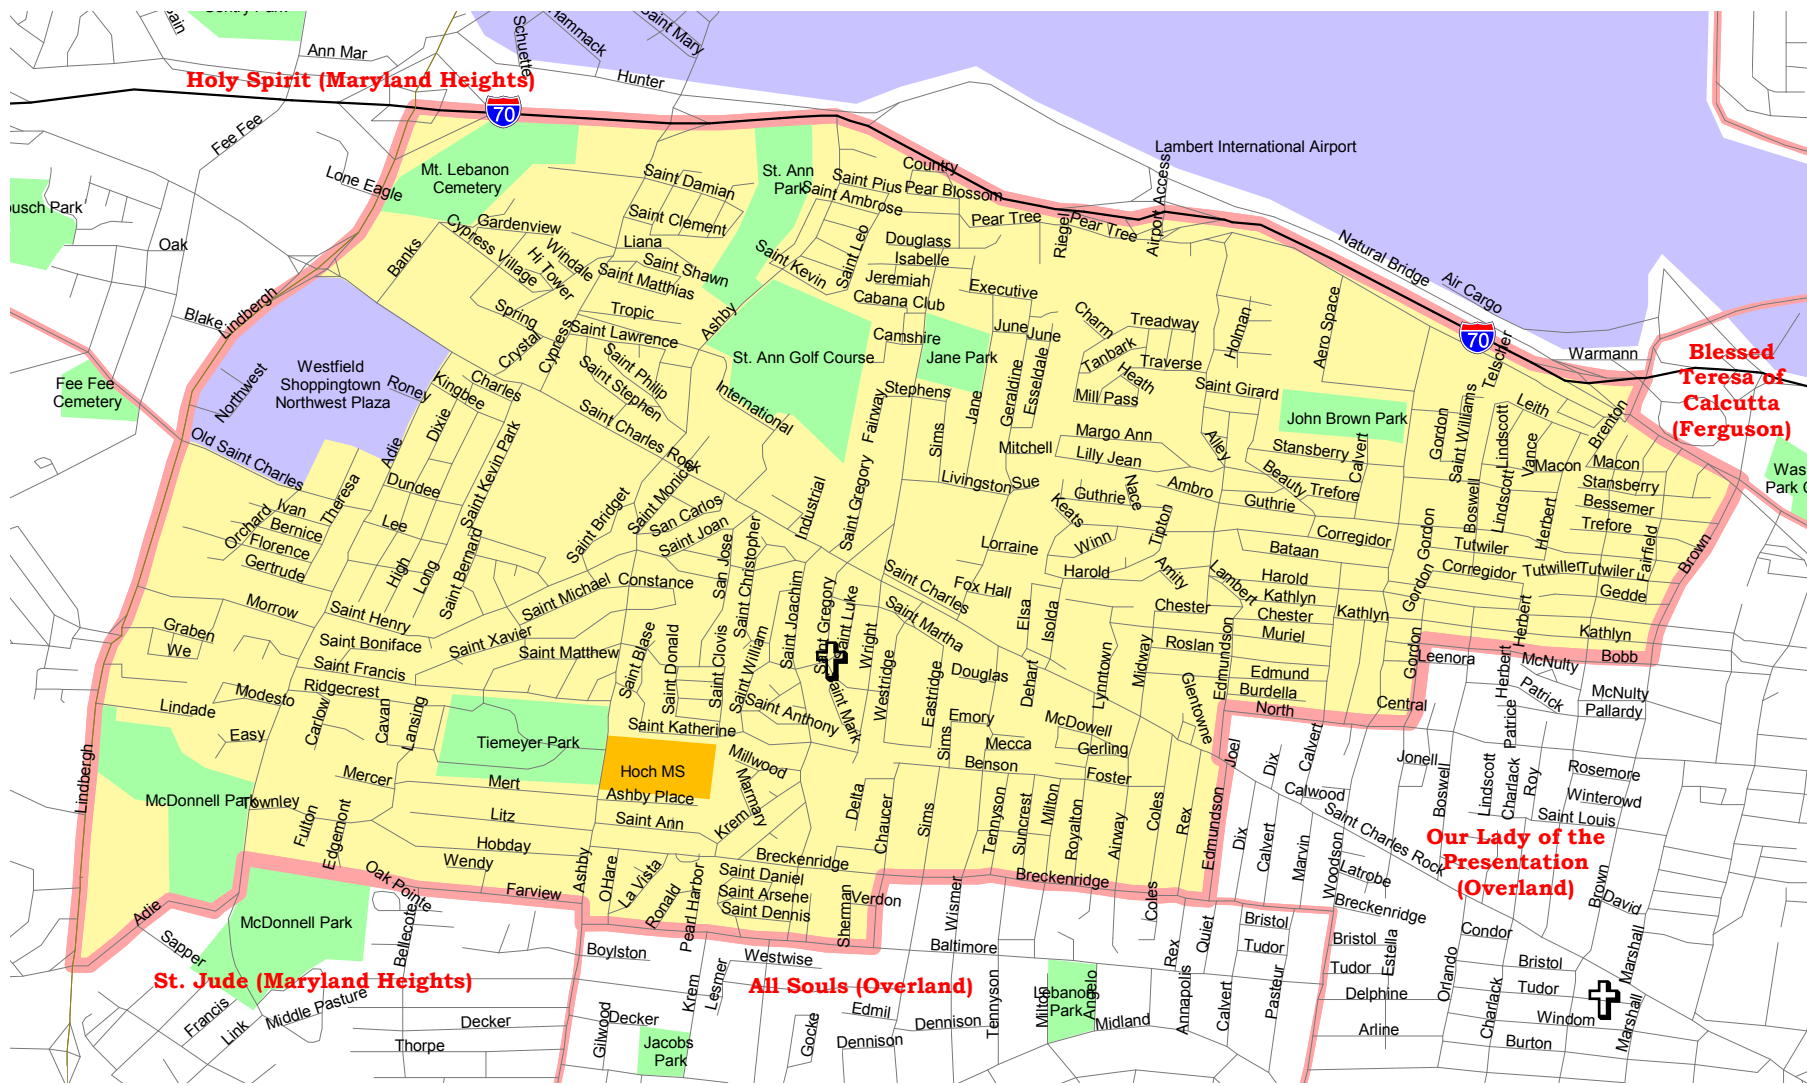

# Holy Trinity - St. Ann Parish Map

- |   |                                 |   |                                    |   |                                    |
|---|---------------------------------|---|------------------------------------|---|------------------------------------|
|  | Parish Boundaries               |  | Parks & Golf Courses               |  | Territorial Parish Church          |
|  | County Boundaries               |  | Schools                            |  | Personal Parish Church             |
|  | Small Rivers, Creeks, & Streams |  | Government, Industrial, Commercial |  | Mission, Chapel, Oratory or Shrine |
|  | Railroad Tracks                 |   |                                    |   |                                    |