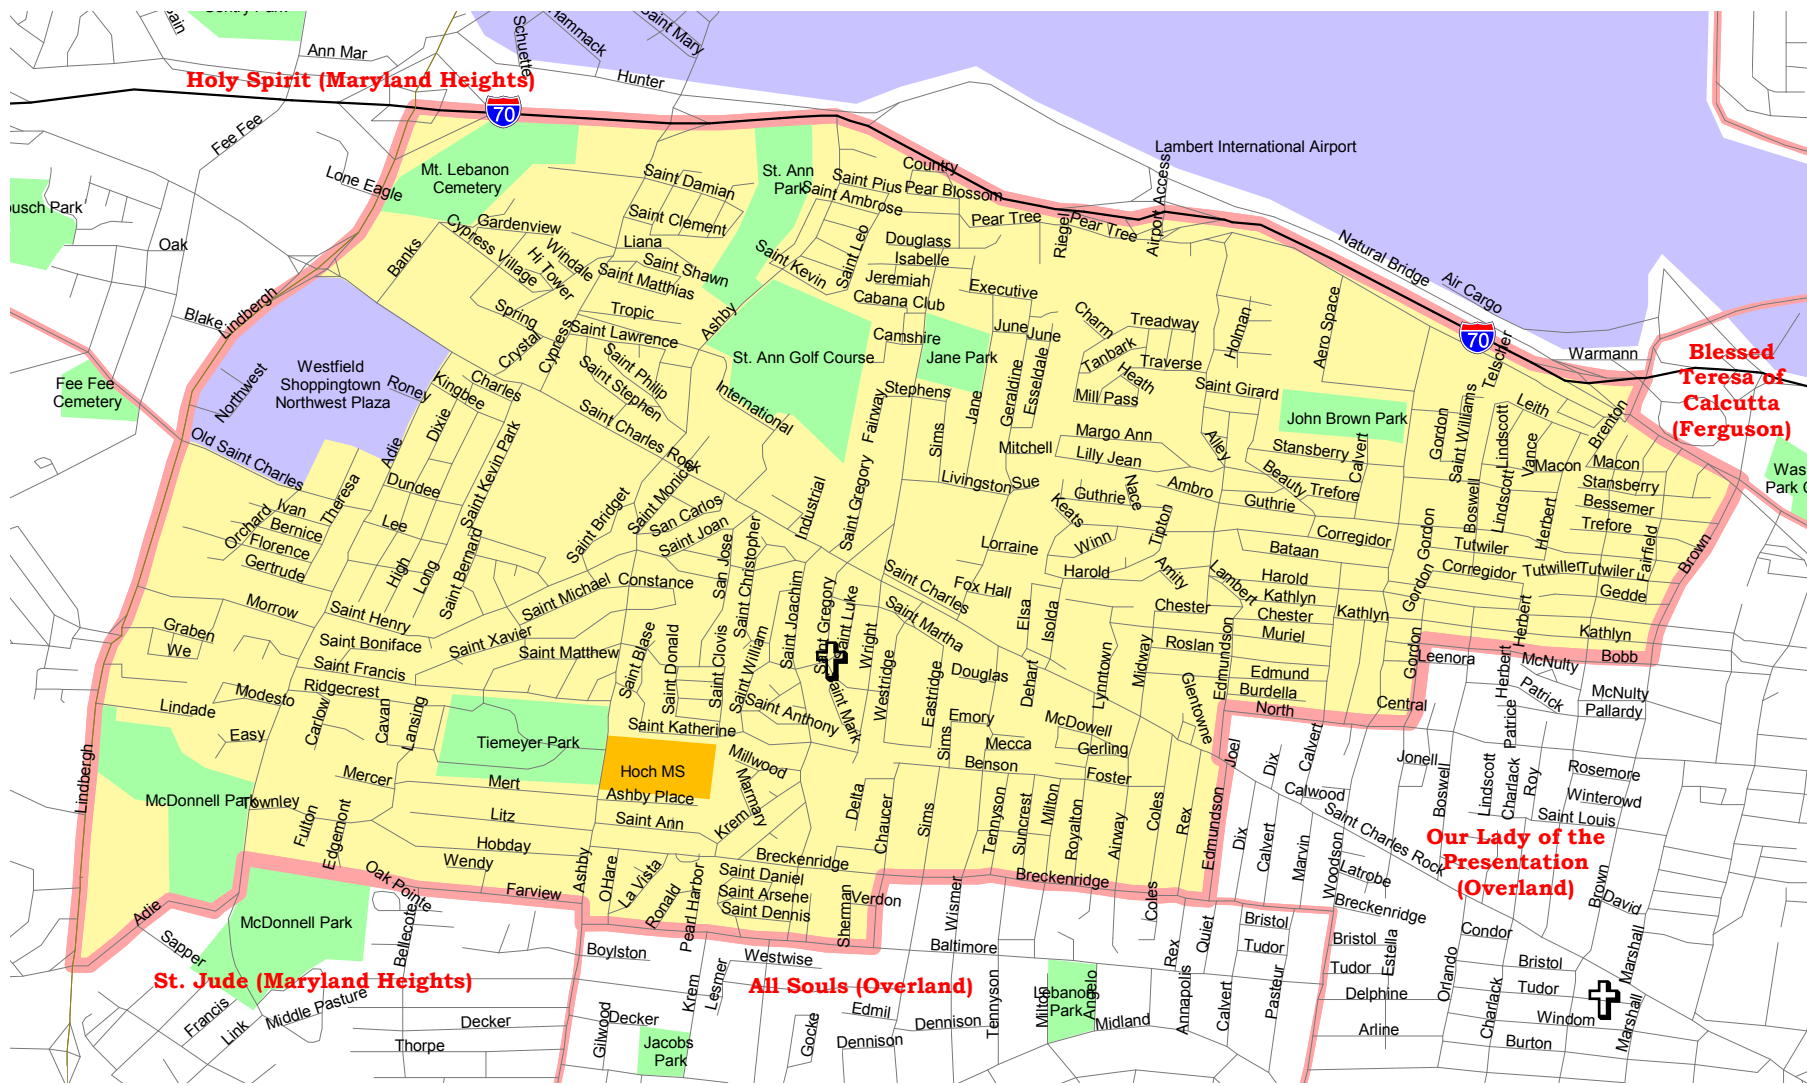

Holy Trinity - St. Ann Parish Map

- | | | | | | |
|---|---------------------------------|---|------------------------------------|---|------------------------------------|
|  | Parish Boundaries |  | Parks & Golf Courses |  | Territorial Parish Church |
|  | County Boundaries |  | Schools |  | Personal Parish Church |
|  | Small Rivers, Creeks, & Streams |  | Government, Industrial, Commercial |  | Mission, Chapel, Oratory or Shrine |
|  | Railroad Tracks | | | | |