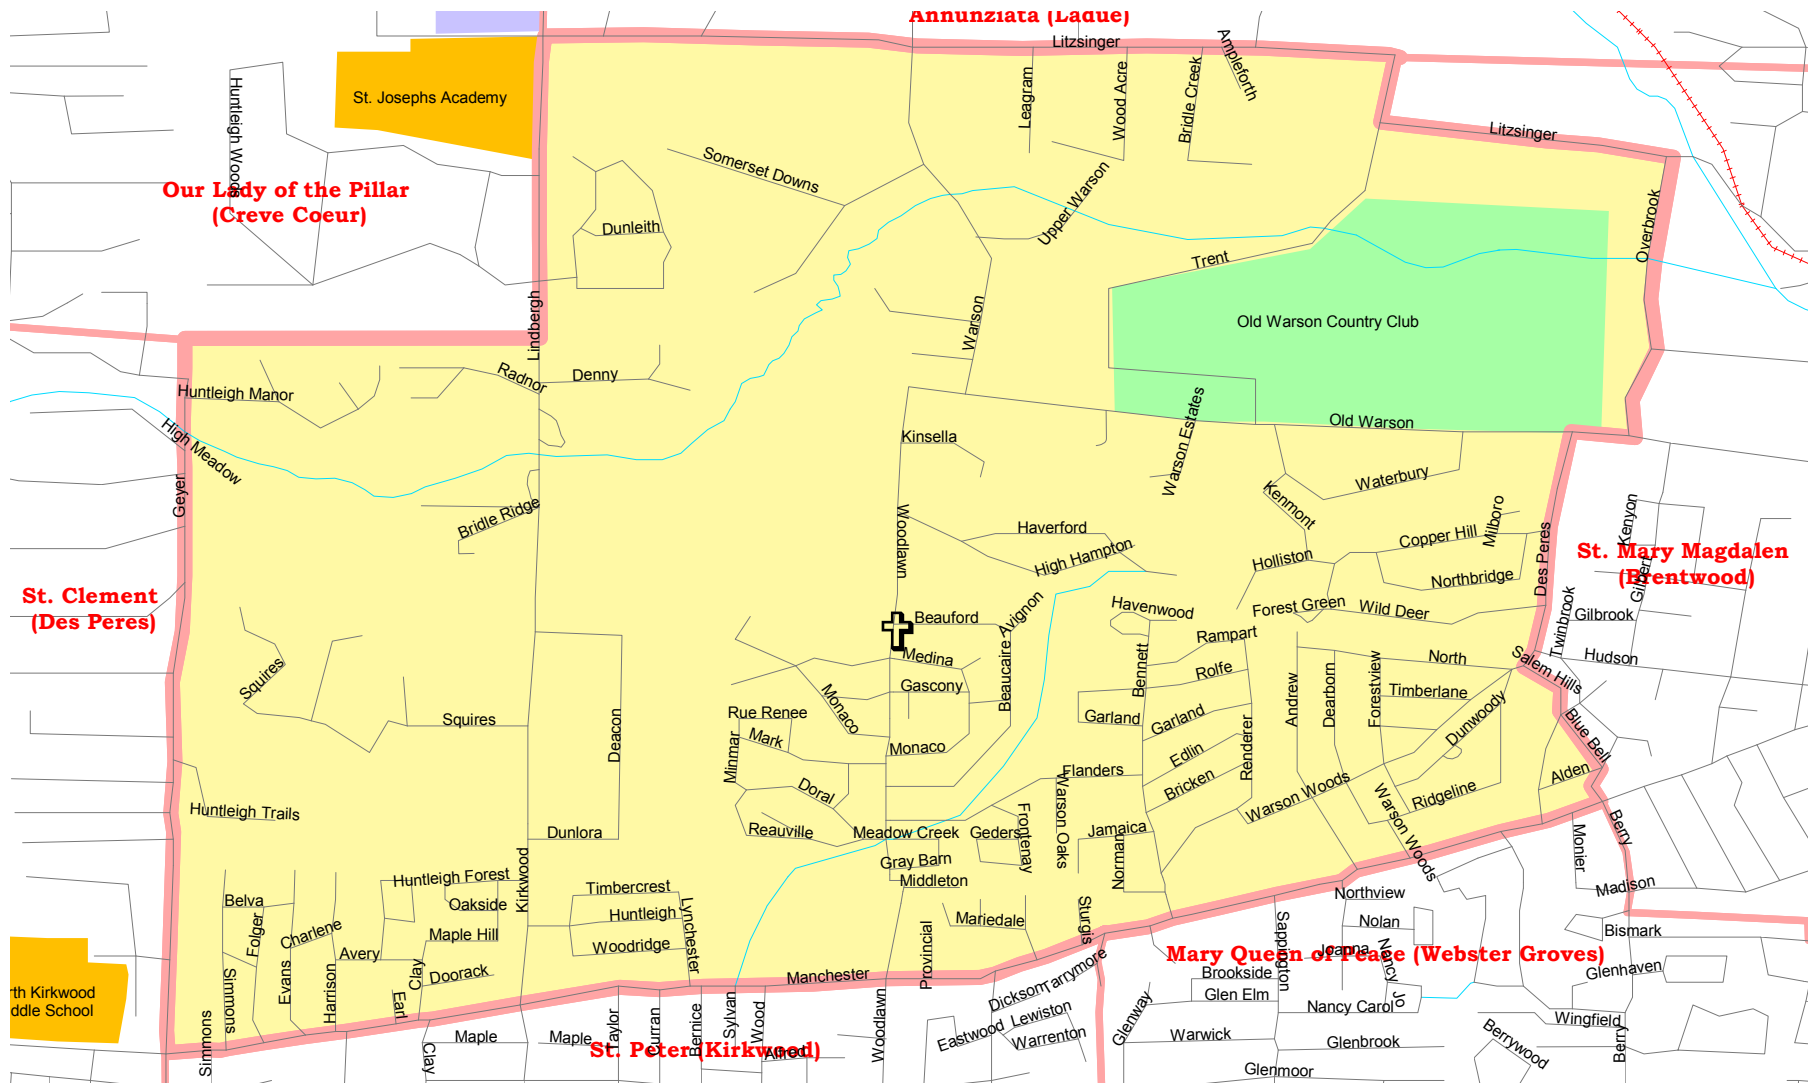

Ste. Genevieve du Bois - Warson Woods Parish Map

- | | | | | | |
|---|---------------------------------|---|------------------------------------|---|------------------------------------|
|  | Parish Boundaries |  | Parks & Golf Courses |  | Territorial Parish Church |
|  | County Boundaries |  | Schools |  | Personal Parish Church |
|  | Small Rivers, Creeks, & Streams |  | Government, Industrial, Commercial |  | Mission, Chapel, Oratory or Shrine |
|  | Railroad Tracks | | | | |