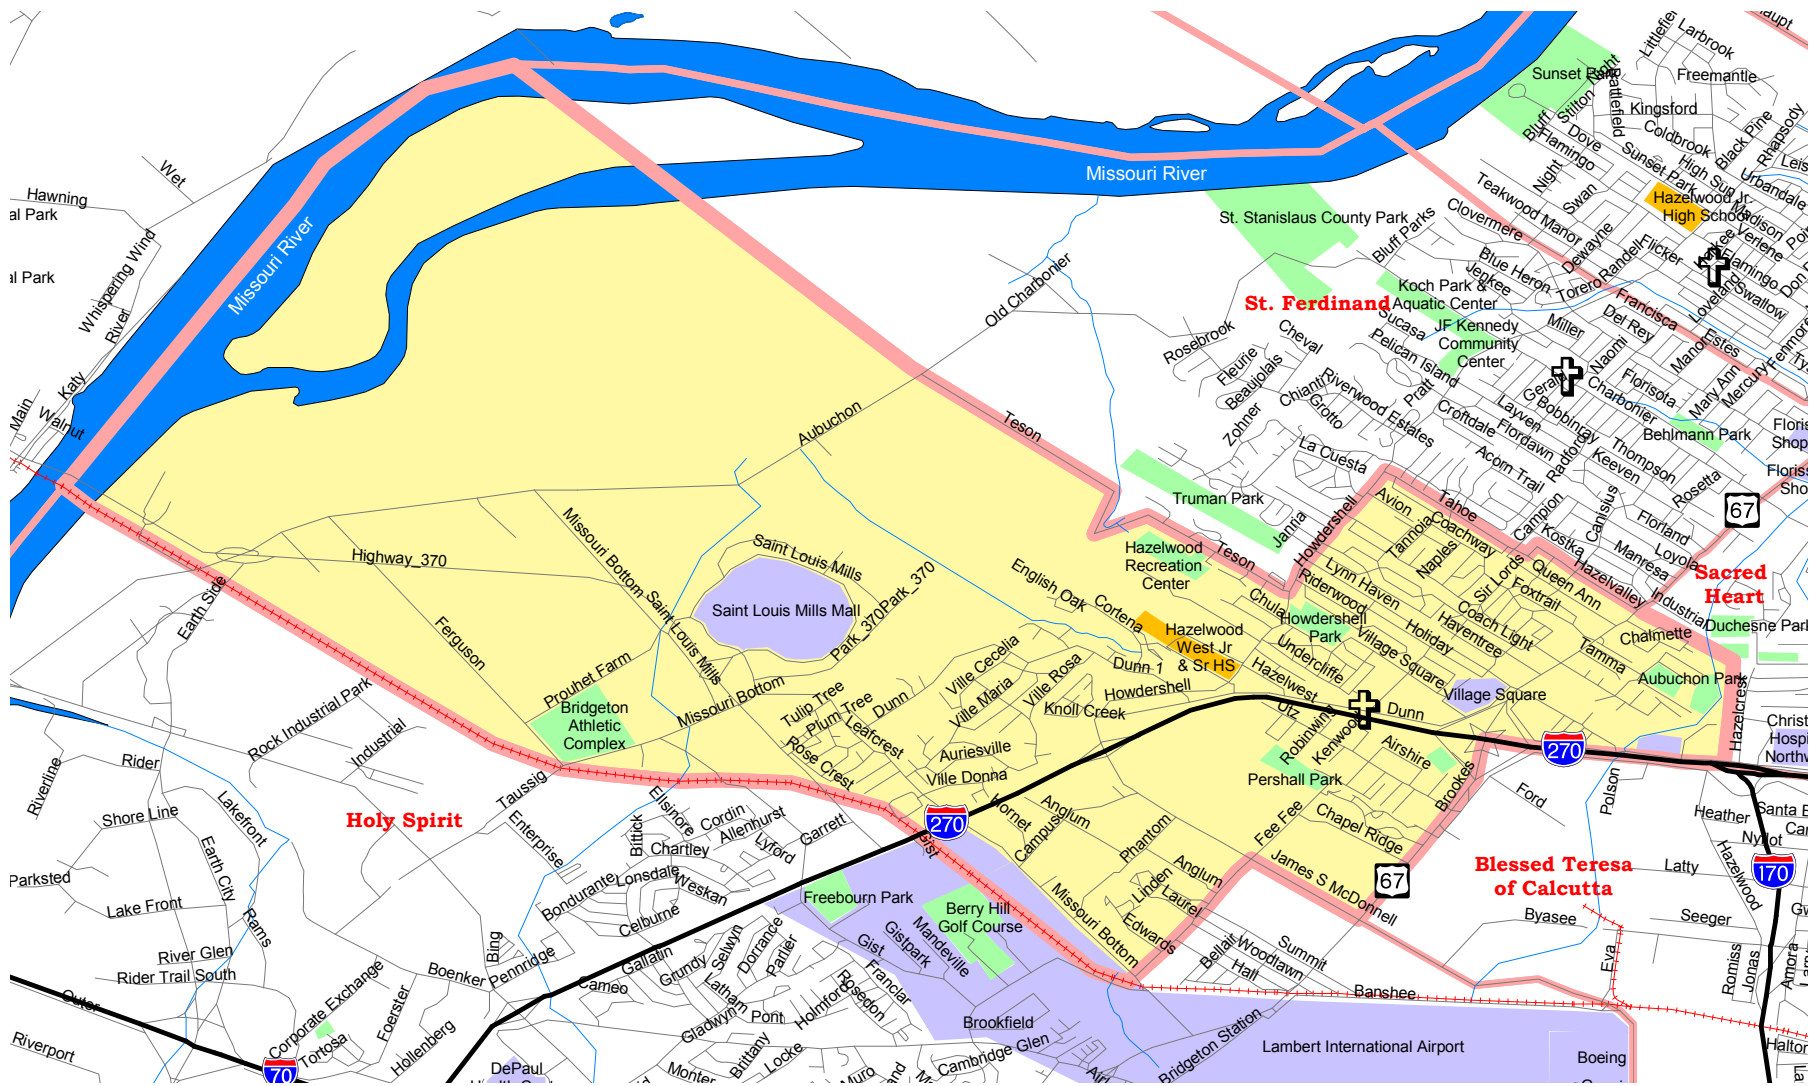

# St. Martin de Porres - Hazelwood Parish Map

- |   |                                 |   |                                    |   |                                    |
|---|---------------------------------|---|------------------------------------|---|------------------------------------|
|  | Parish Boundaries               |  | Parks & Golf Courses               |  | Territorial Parish Church          |
|  | County Boundaries               |  | Schools                            |  | Personal Parish Church             |
|  | Small Rivers, Creeks, & Streams |  | Government, Industrial, Commercial |  | Mission, Chapel, Oratory or Shrine |
|  | Railroad Tracks                 |   |                                    |   |                                    |