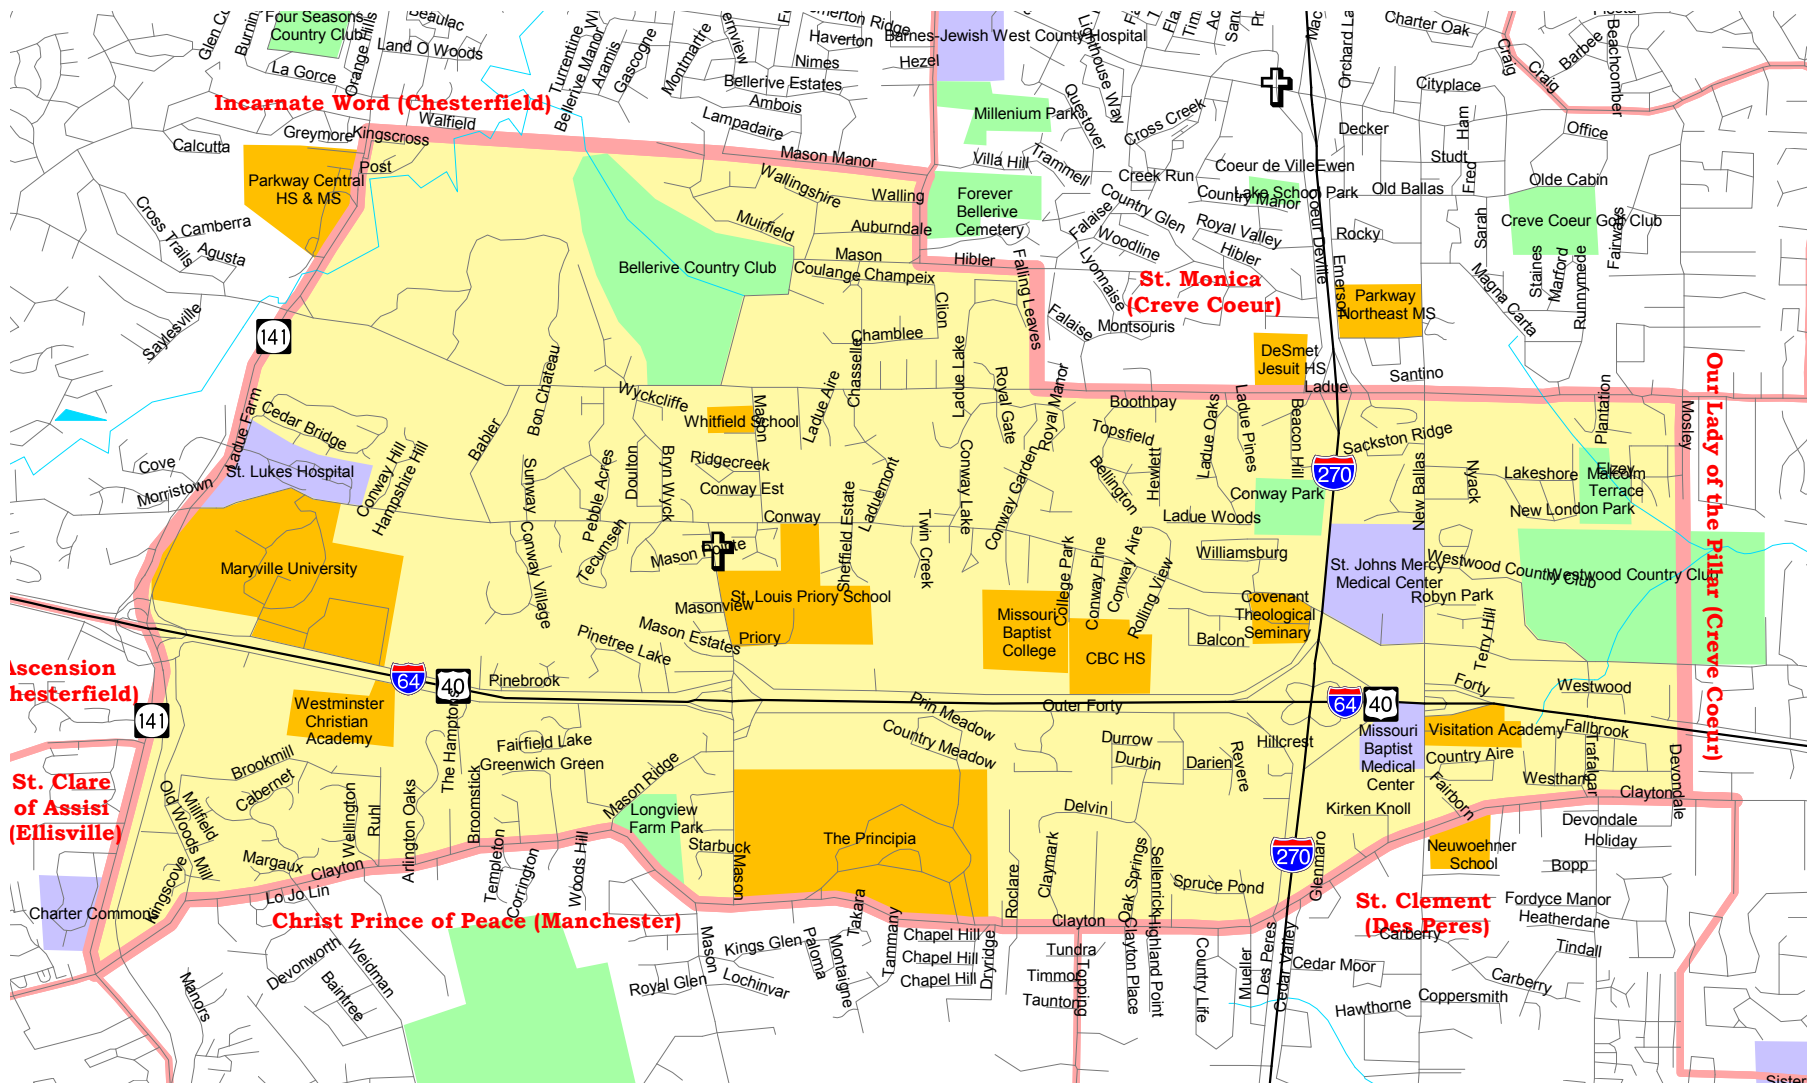

# St. Anselm - Creve Coeur Parish Map

- |   |                                 |   |                                    |   |                                    |
|---|---------------------------------|---|------------------------------------|---|------------------------------------|
|  | Parish Boundaries               |  | Parks & Golf Courses               |  | Territorial Parish Church          |
|  | County Boundaries               |  | Schools                            |  | Personal Parish Church             |
|  | Small Rivers, Creeks, & Streams |  | Government, Industrial, Commercial |  | Mission, Chapel, Oratory or Shrine |
|  | Railroad Tracks                 |   |                                    |   |                                    |