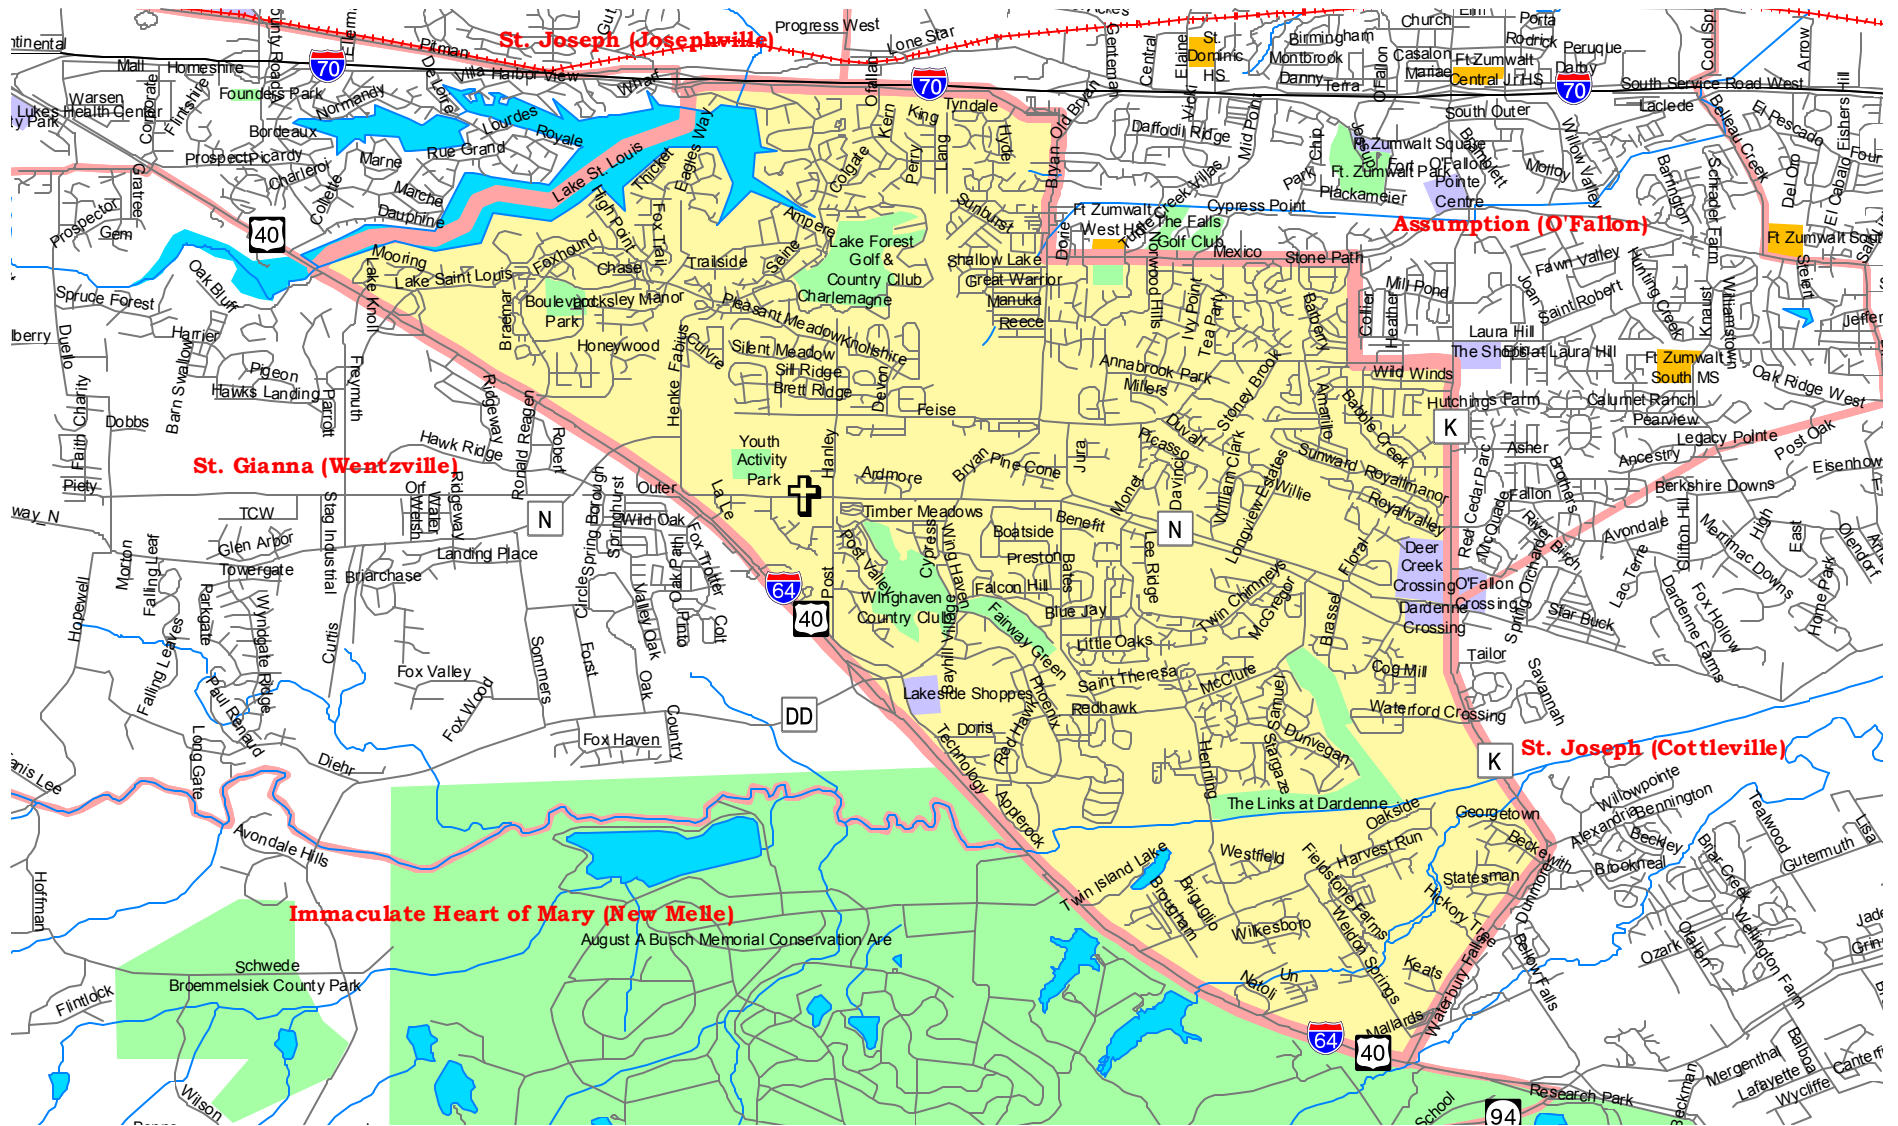

# Parish Boundaries Immaculate Conception - Dardenne

- |   |                                 |   |                                    |   |                                    |
|---|---------------------------------|---|------------------------------------|---|------------------------------------|
|  | Parish Boundaries               |  | Parks & Golf Courses               |  | Territorial Parish Church          |
|  | County Boundaries               |  | Schools                            |  | Personal Parish Church             |
|  | Small Rivers, Creeks, & Streams |  | Government, Industrial, Commercial |  | Mission, Chapel, Oratory or Shrine |
|  | Railroad Tracks                 |   |                                    |   |                                    |