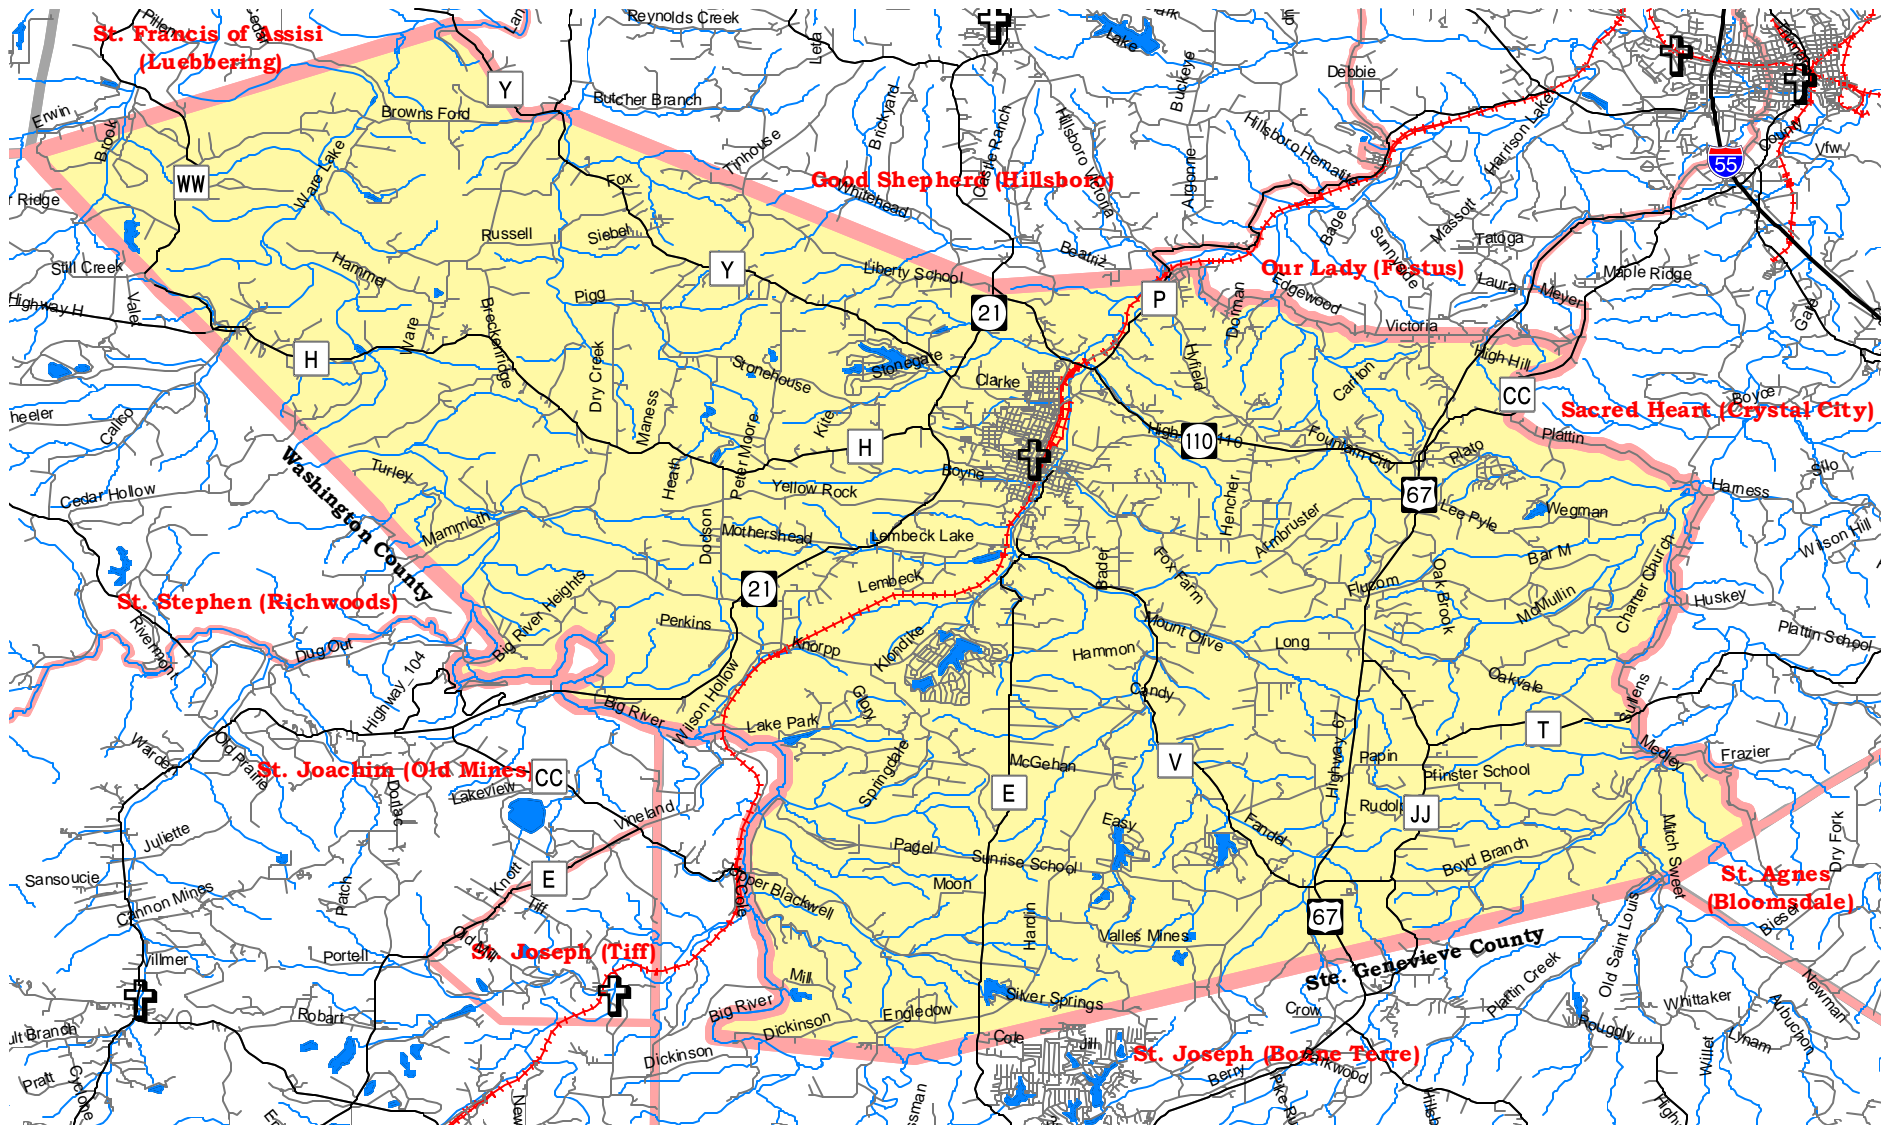

Parish Boundaries St. Rose of Lima - DeSoto

- | | | | | | |
|---|---------------------------------|---|------------------------------------|---|------------------------------------|
|  | Parish Boundaries |  | Parks & Golf Courses |  | Territorial Parish Church |
|  | County Boundaries |  | Schools |  | Personal Parish Church |
|  | Small Rivers, Creeks, & Streams |  | Government, Industrial, Commercial |  | Mission, Chapel, Oratory or Shrine |
|  | Railroad Tracks | | | | |