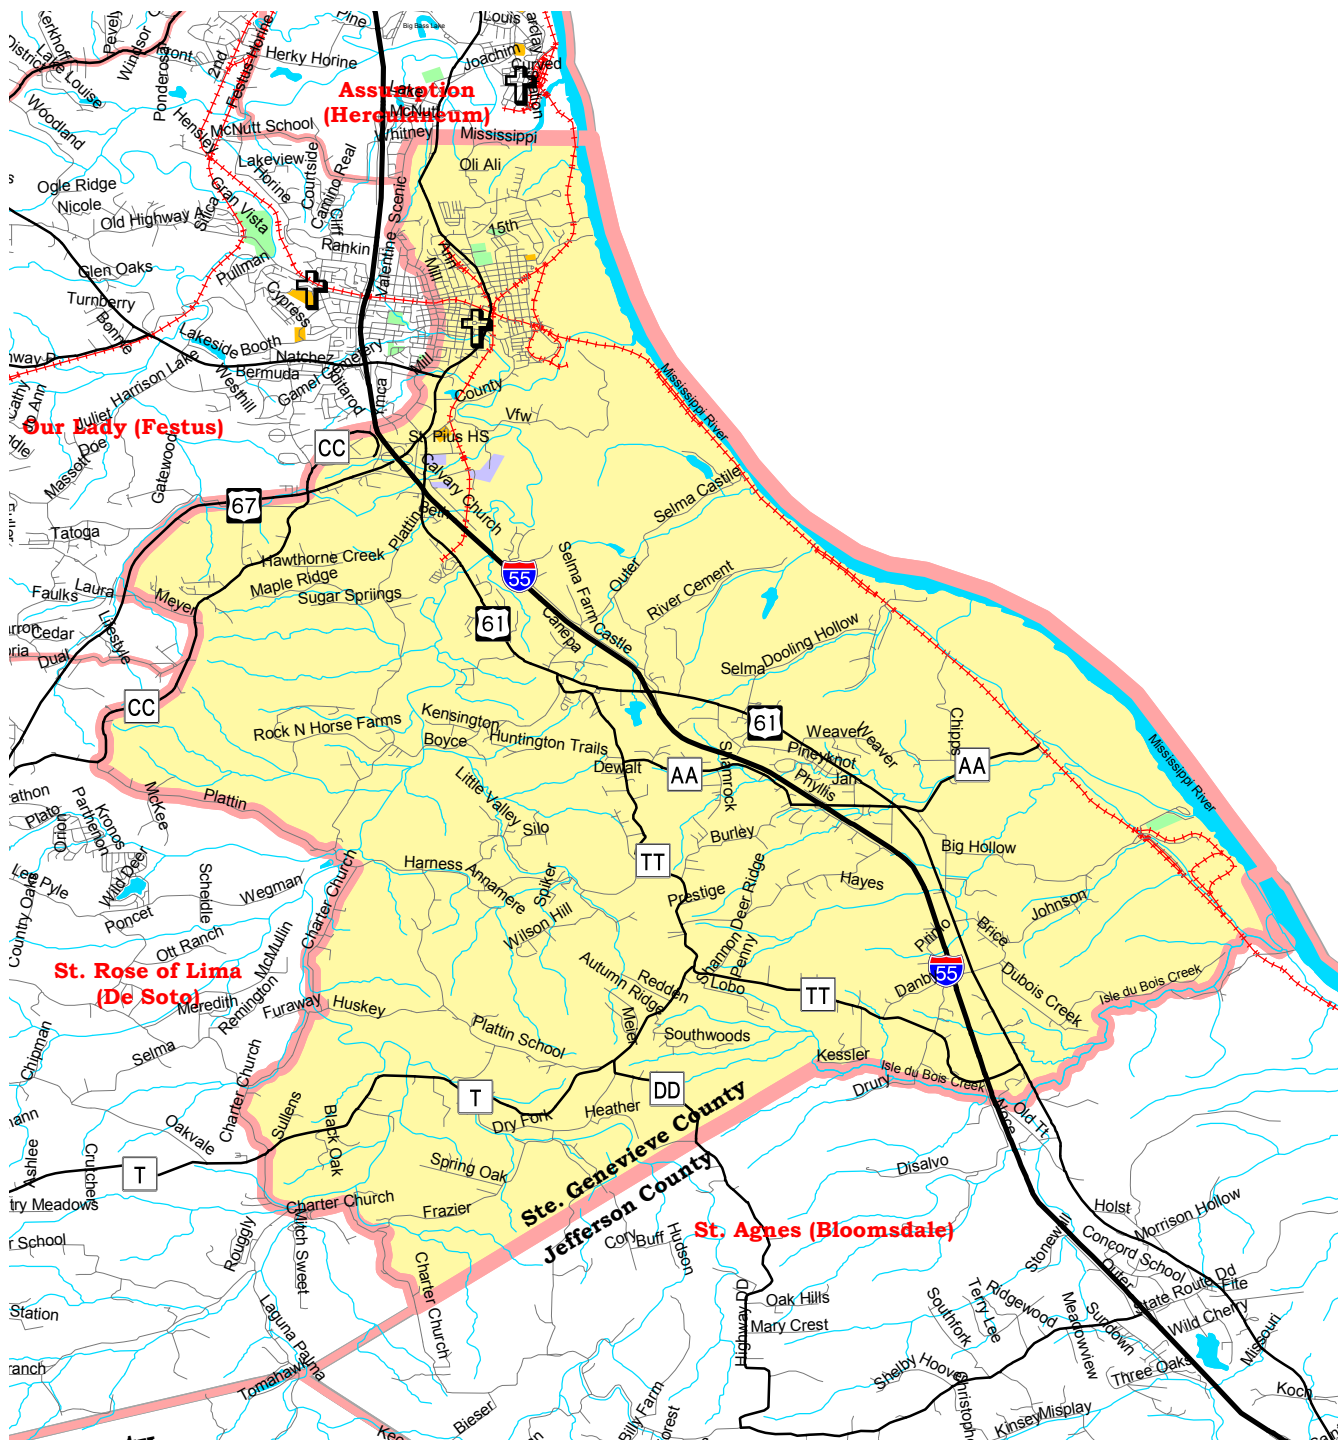

Sacred Heart - Crystal City Parish Map

- | | | | |
|---|---------------------------------|---|------------------------------------|
|  | Parish Boundaries |  | Schools |
|  | County Boundaries |  | Government, Industrial, Commercial |
|  | Small Rivers, Creeks, & Streams |  | Territorial Parish Church |
|  | Railroad Tracks |  | Personal Parish Church |
|  | Parks & Golf Courses |  | Mission, Chapel, Oratory or Shrine |