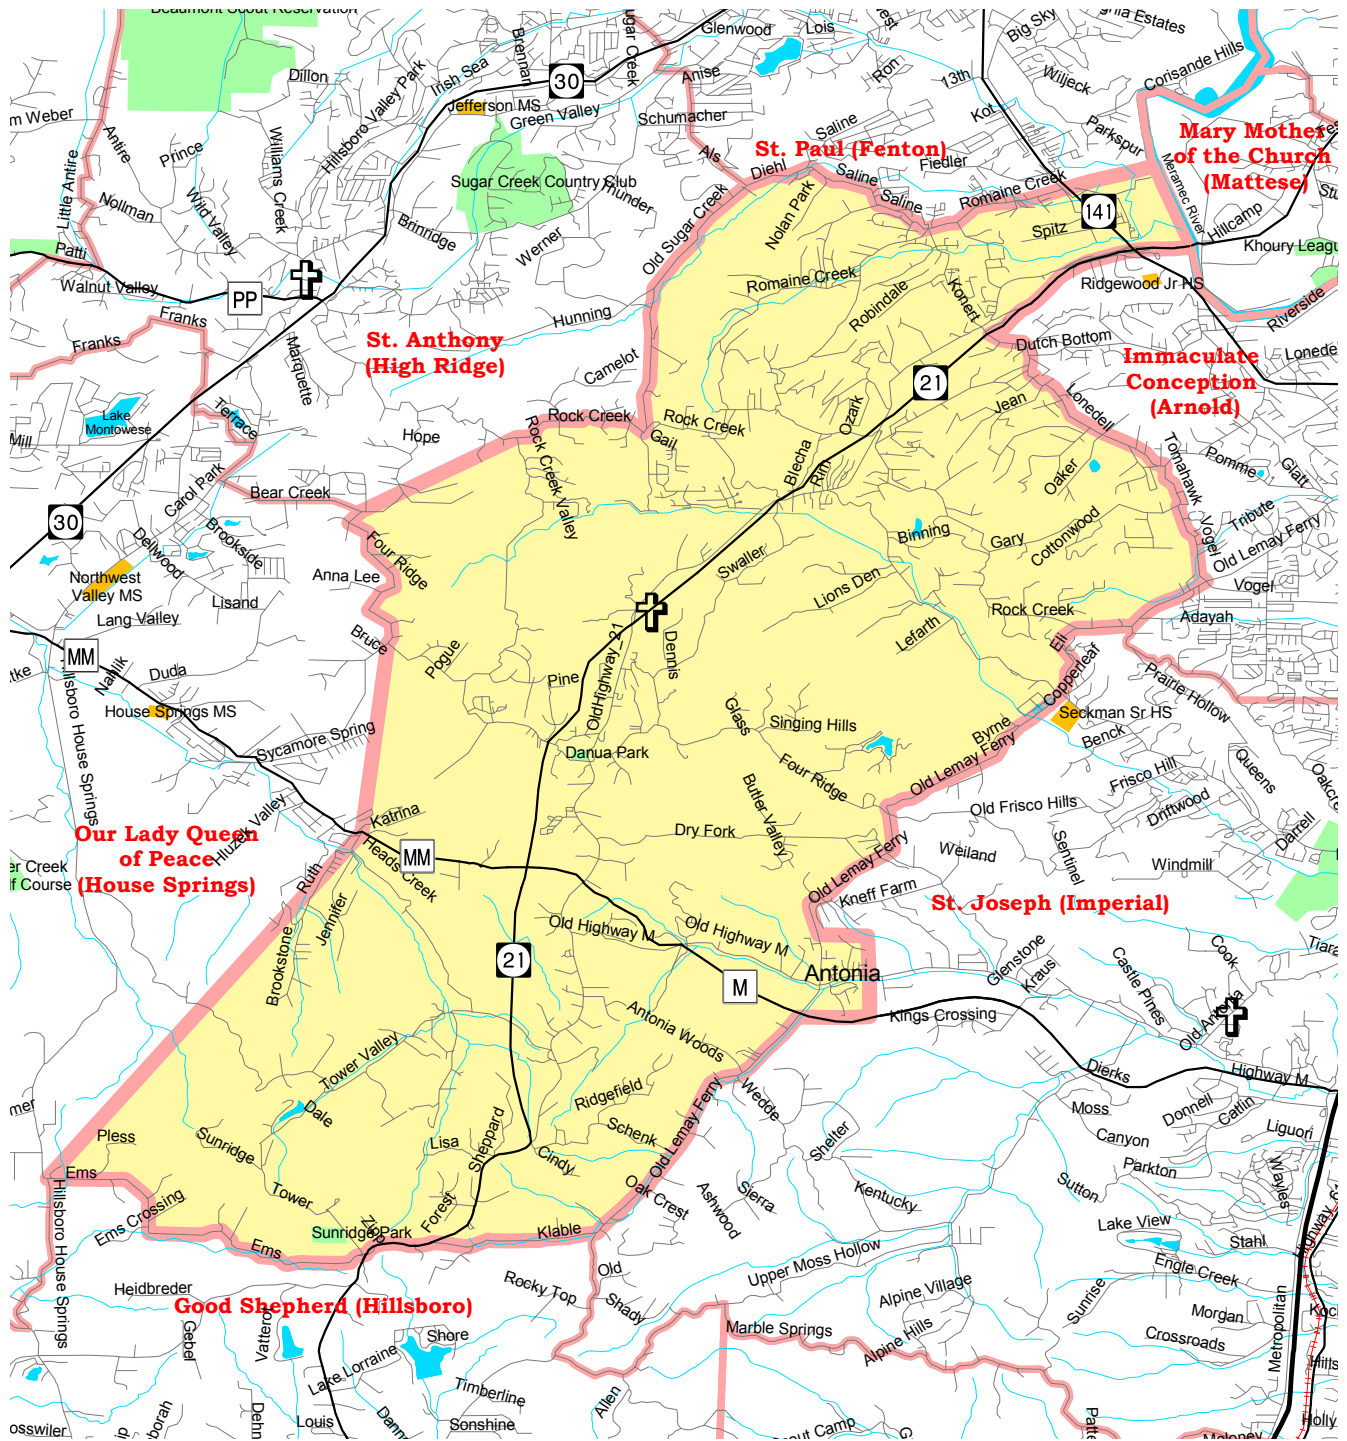

St. John Lateran - Imperial Parish Map

- | | | | |
|---|---------------------------------|--|------------------------------------|
|  | Parish Boundaries |  | Schools |
|  | County Boundaries |  | Government, Industrial, Commercial |
|  | Small Rivers, Creeks, & Streams |  | Territorial Parish Church |
|  | Railroad Tracks |  | Personal Parish Church |
|  | Parks & Golf Courses |  | Mission, Chapel, Oratory or Shrine |