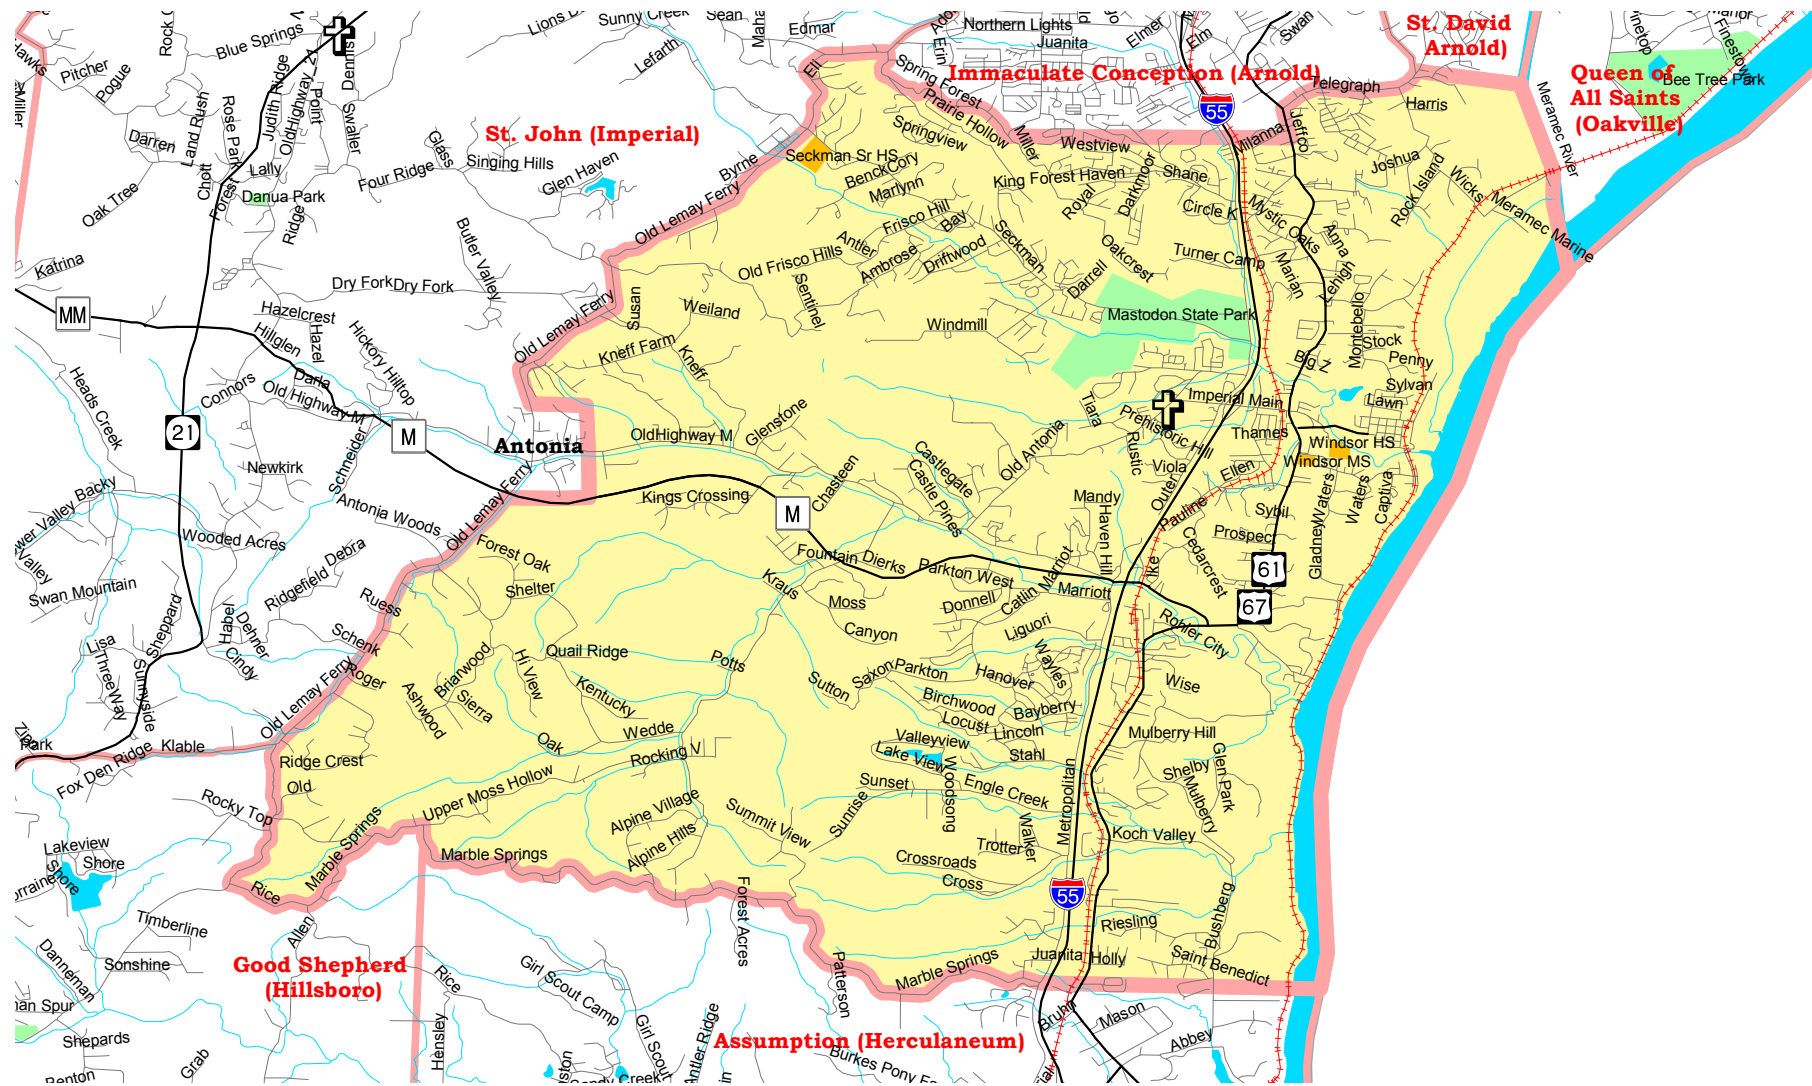

# St. Joseph - Imperial Parish Map

- |   |                                 |   |                                    |   |                                    |
|---|---------------------------------|---|------------------------------------|---|------------------------------------|
|  | Parish Boundaries               |  | Parks & Golf Courses               |  | Territorial Parish Church          |
|  | County Boundaries               |  | Schools                            |  | Personal Parish Church             |
|  | Small Rivers, Creeks, & Streams |  | Government, Industrial, Commercial |  | Mission, Chapel, Oratory or Shrine |
|  | Railroad Tracks                 |   |                                    |   |                                    |