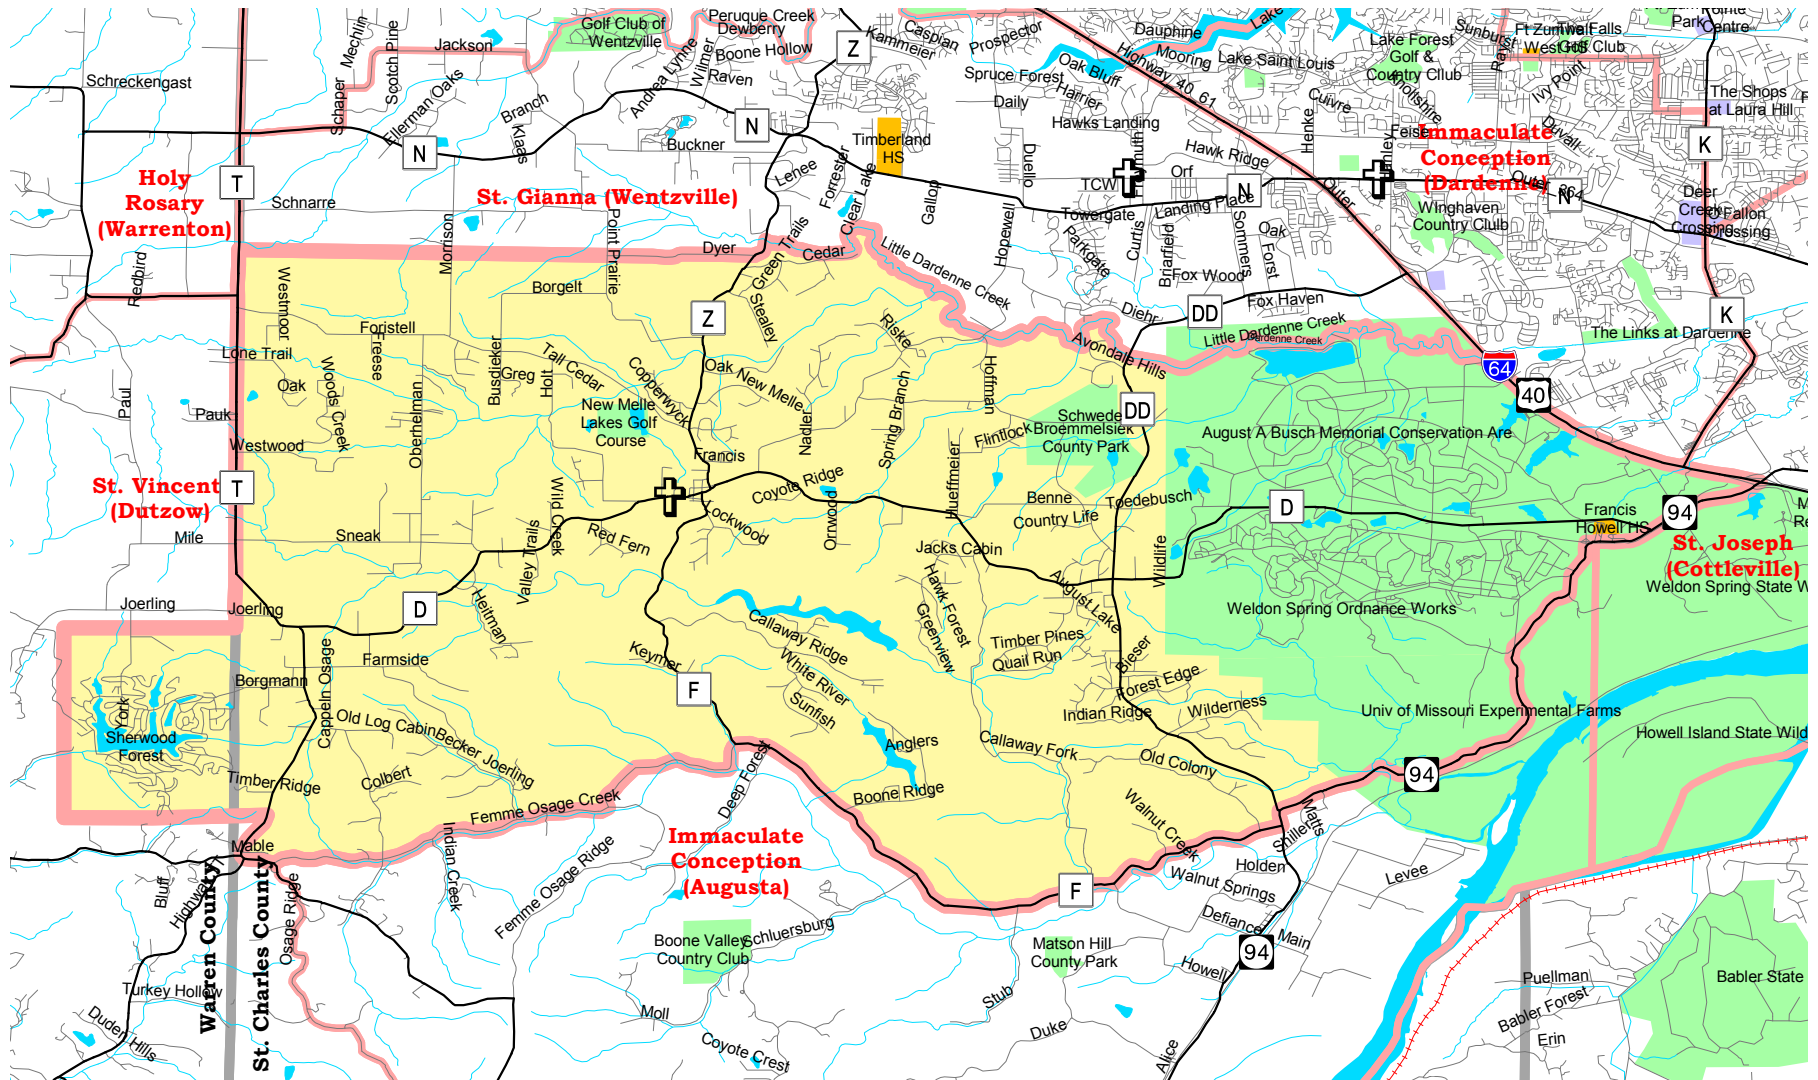

Immaculate Heart of Mary - New Melle Parish Map

- | | | | | | |
|---|---------------------------------|---|------------------------------------|---|------------------------------------|
|  | Parish Boundaries |  | Parks & Golf Courses |  | Territorial Parish Church |
|  | County Boundaries |  | Schools |  | Personal Parish Church |
|  | Small Rivers, Creeks, & Streams |  | Government, Industrial, Commercial |  | Mission, Chapel, Oratory or Shrine |
|  | Railroad Tracks | | | | |