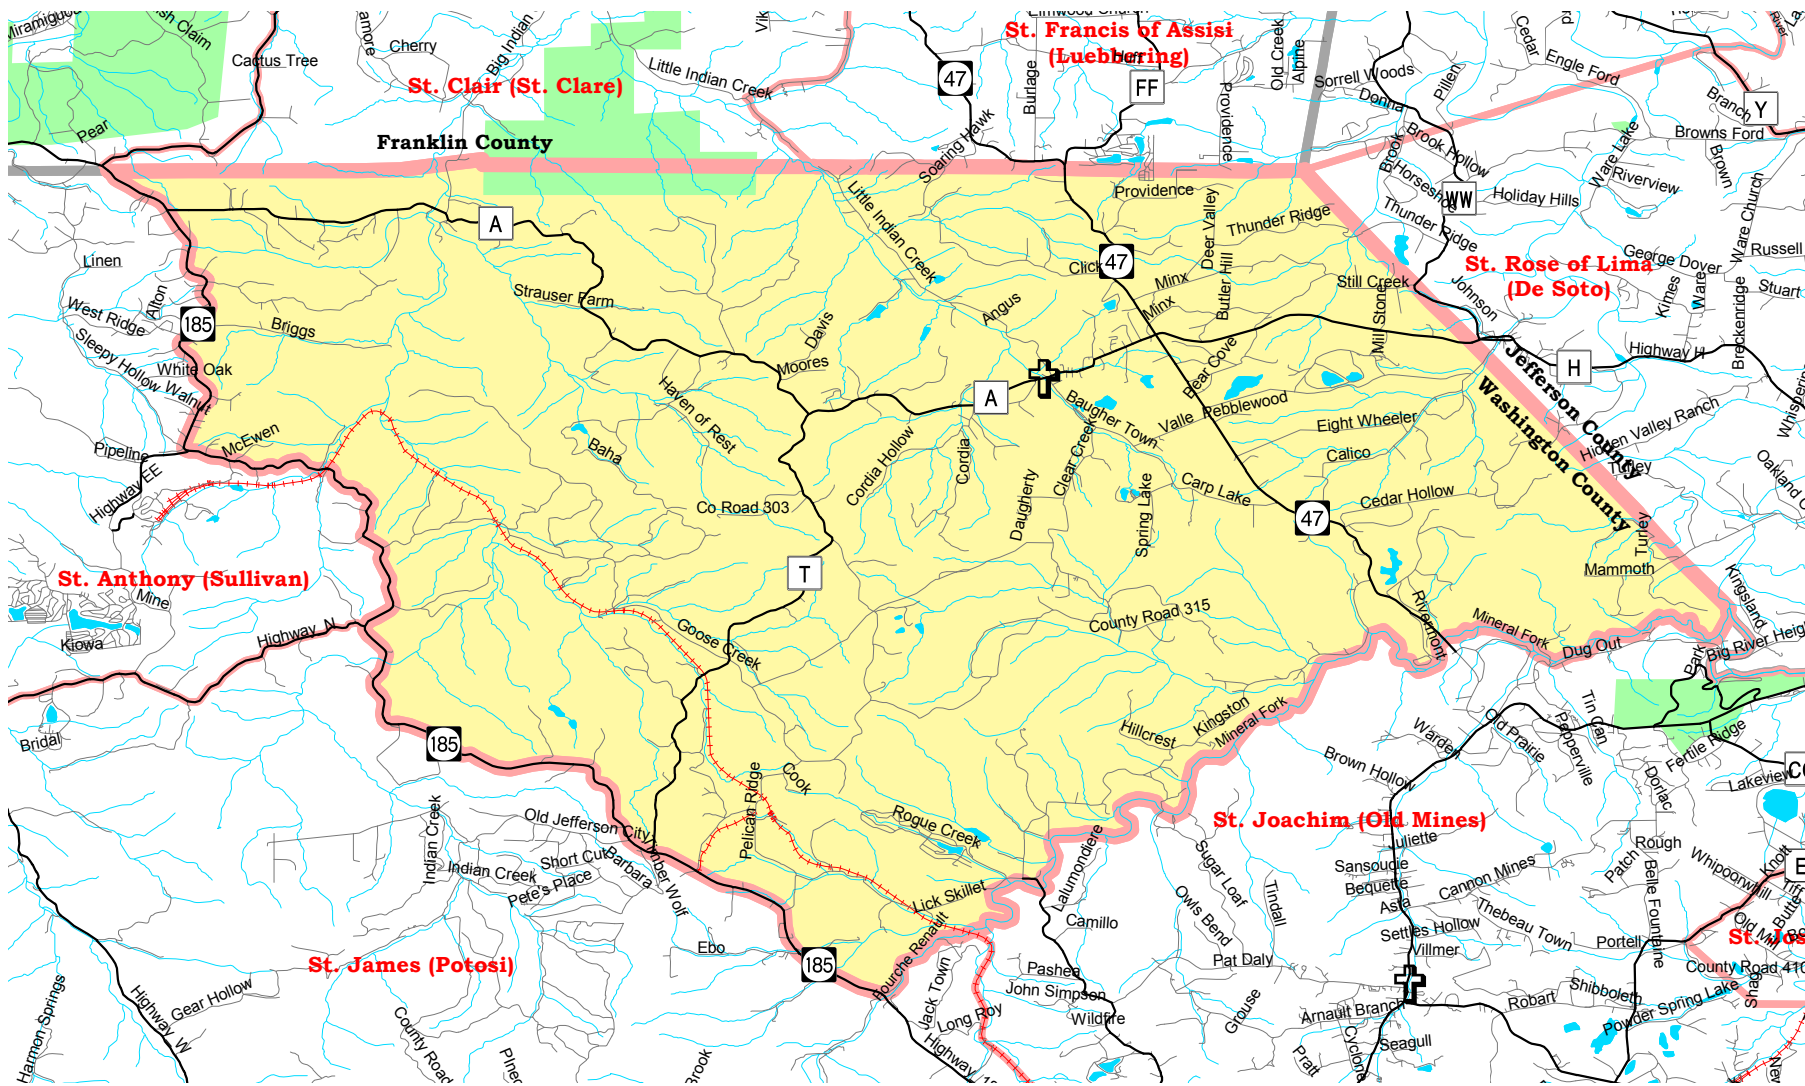

St. Stephen - Richwoods Parish Map

- | | | | | | |
|---|---------------------------------|---|------------------------------------|---|------------------------------------|
|  | Parish Boundaries |  | Parks & Golf Courses |  | Territorial Parish Church |
|  | County Boundaries |  | Schools |  | Personal Parish Church |
|  | Small Rivers, Creeks, & Streams |  | Government, Industrial, Commercial |  | Mission, Chapel, Oratory or Shrine |
|  | Railroad Tracks | | | | |