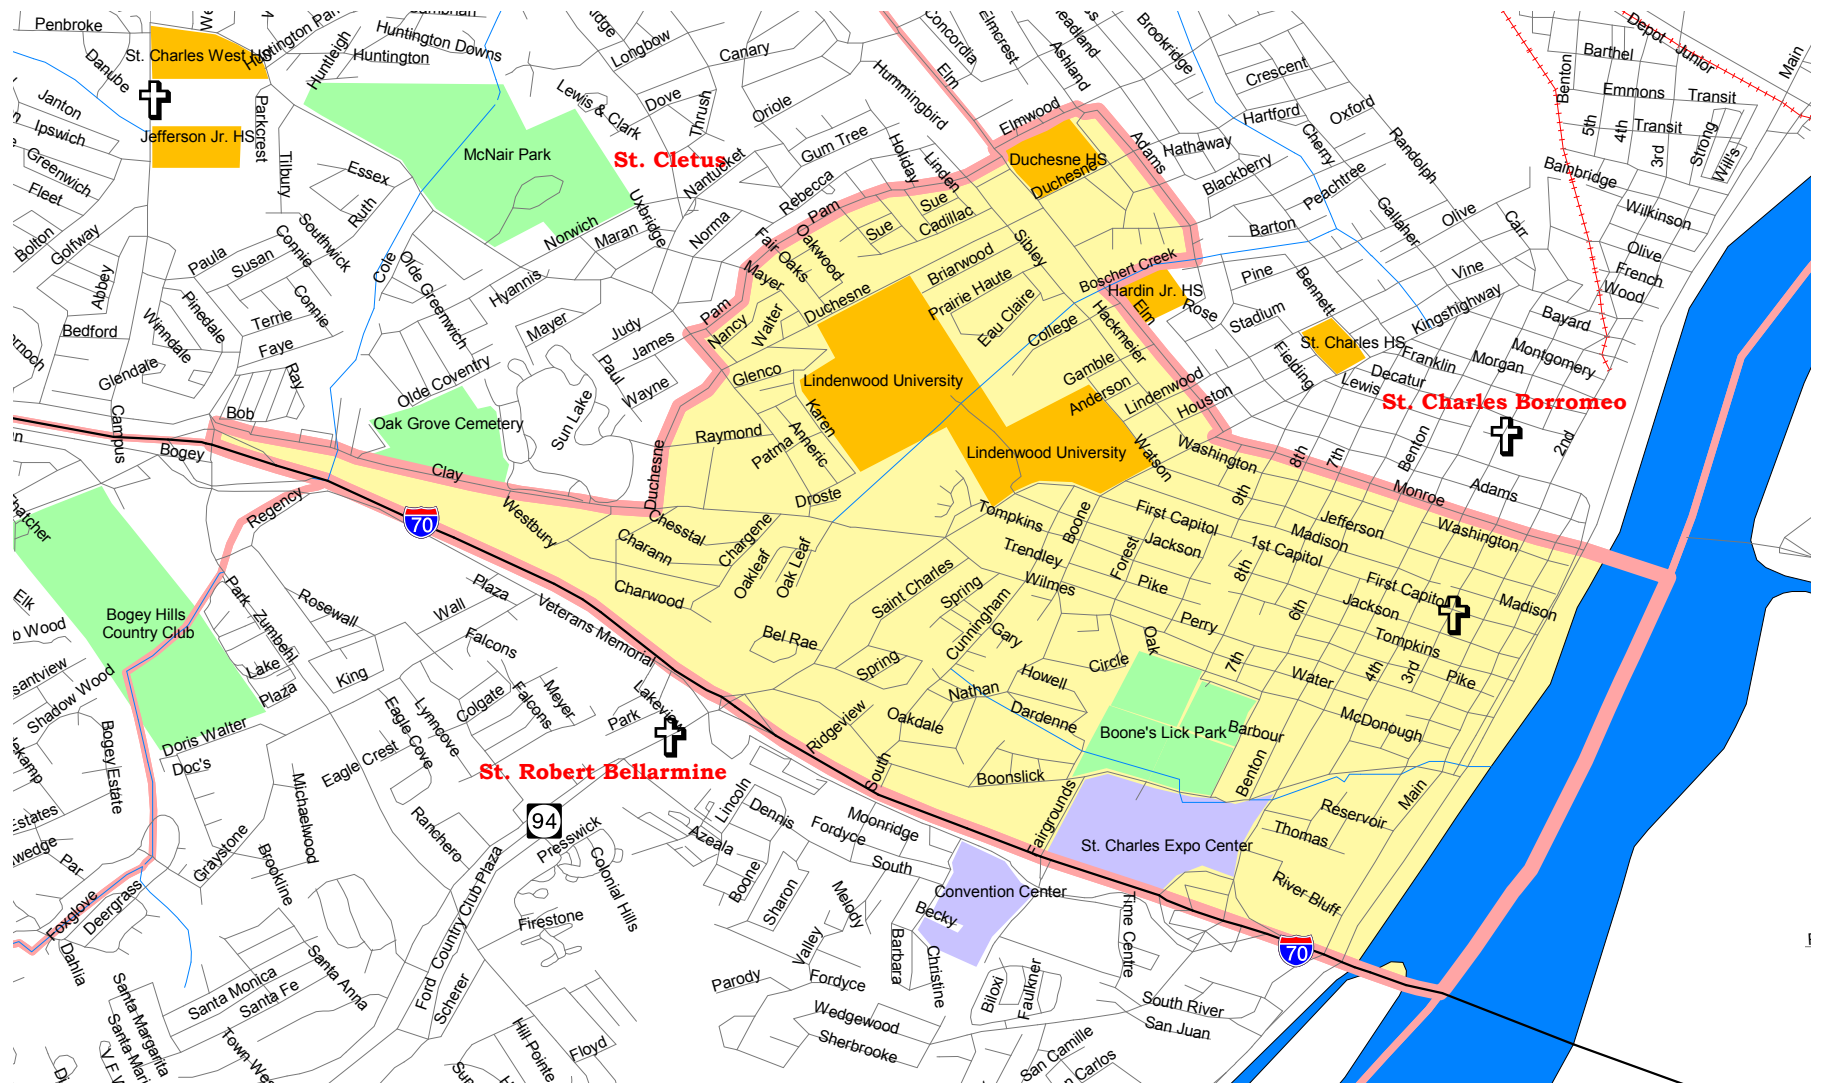

St. Peter - St. Charles Parish Map

- | | | | | | |
|---|---------------------------------|---|------------------------------------|---|------------------------------------|
|  | Parish Boundaries |  | Parks & Golf Courses |  | Territorial Parish Church |
|  | County Boundaries |  | Schools |  | Personal Parish Church |
|  | Small Rivers, Creeks, & Streams |  | Government, Industrial, Commercial |  | Mission, Chapel, Oratory or Shrine |
|  | Railroad Tracks | | | | |