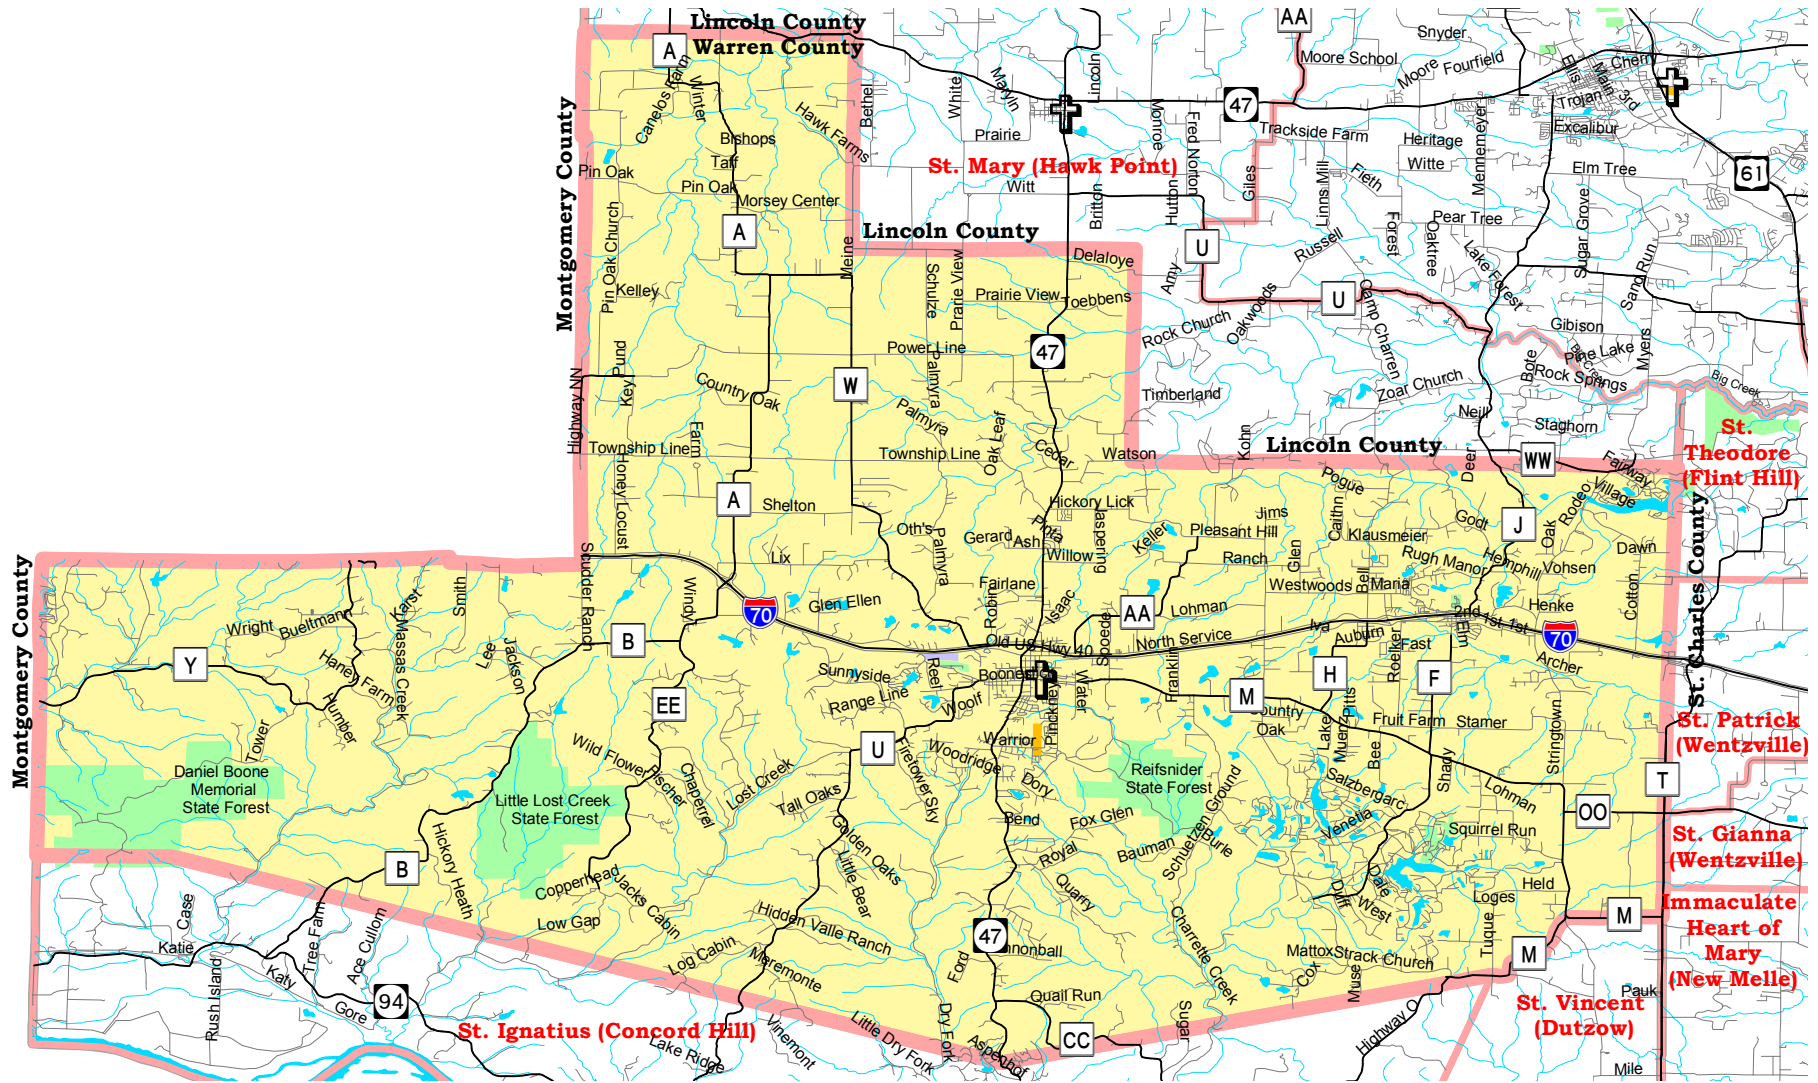

# Parish Boundaries Holy Rosary (Warrenton)

- |   |                                 |   |                                    |   |                                    |
|---|---------------------------------|---|------------------------------------|---|------------------------------------|
|  | Parish Boundaries               |  | Parks & Golf Courses               |  | Territorial Parish Church          |
|  | County Boundaries               |  | Schools                            |  | Personal Parish Church             |
|  | Small Rivers, Creeks, & Streams |  | Government, Industrial, Commercial |  | Mission, Chapel, Oratory or Shrine |
|  | Railroad Tracks                 |   |                                    |   |                                    |