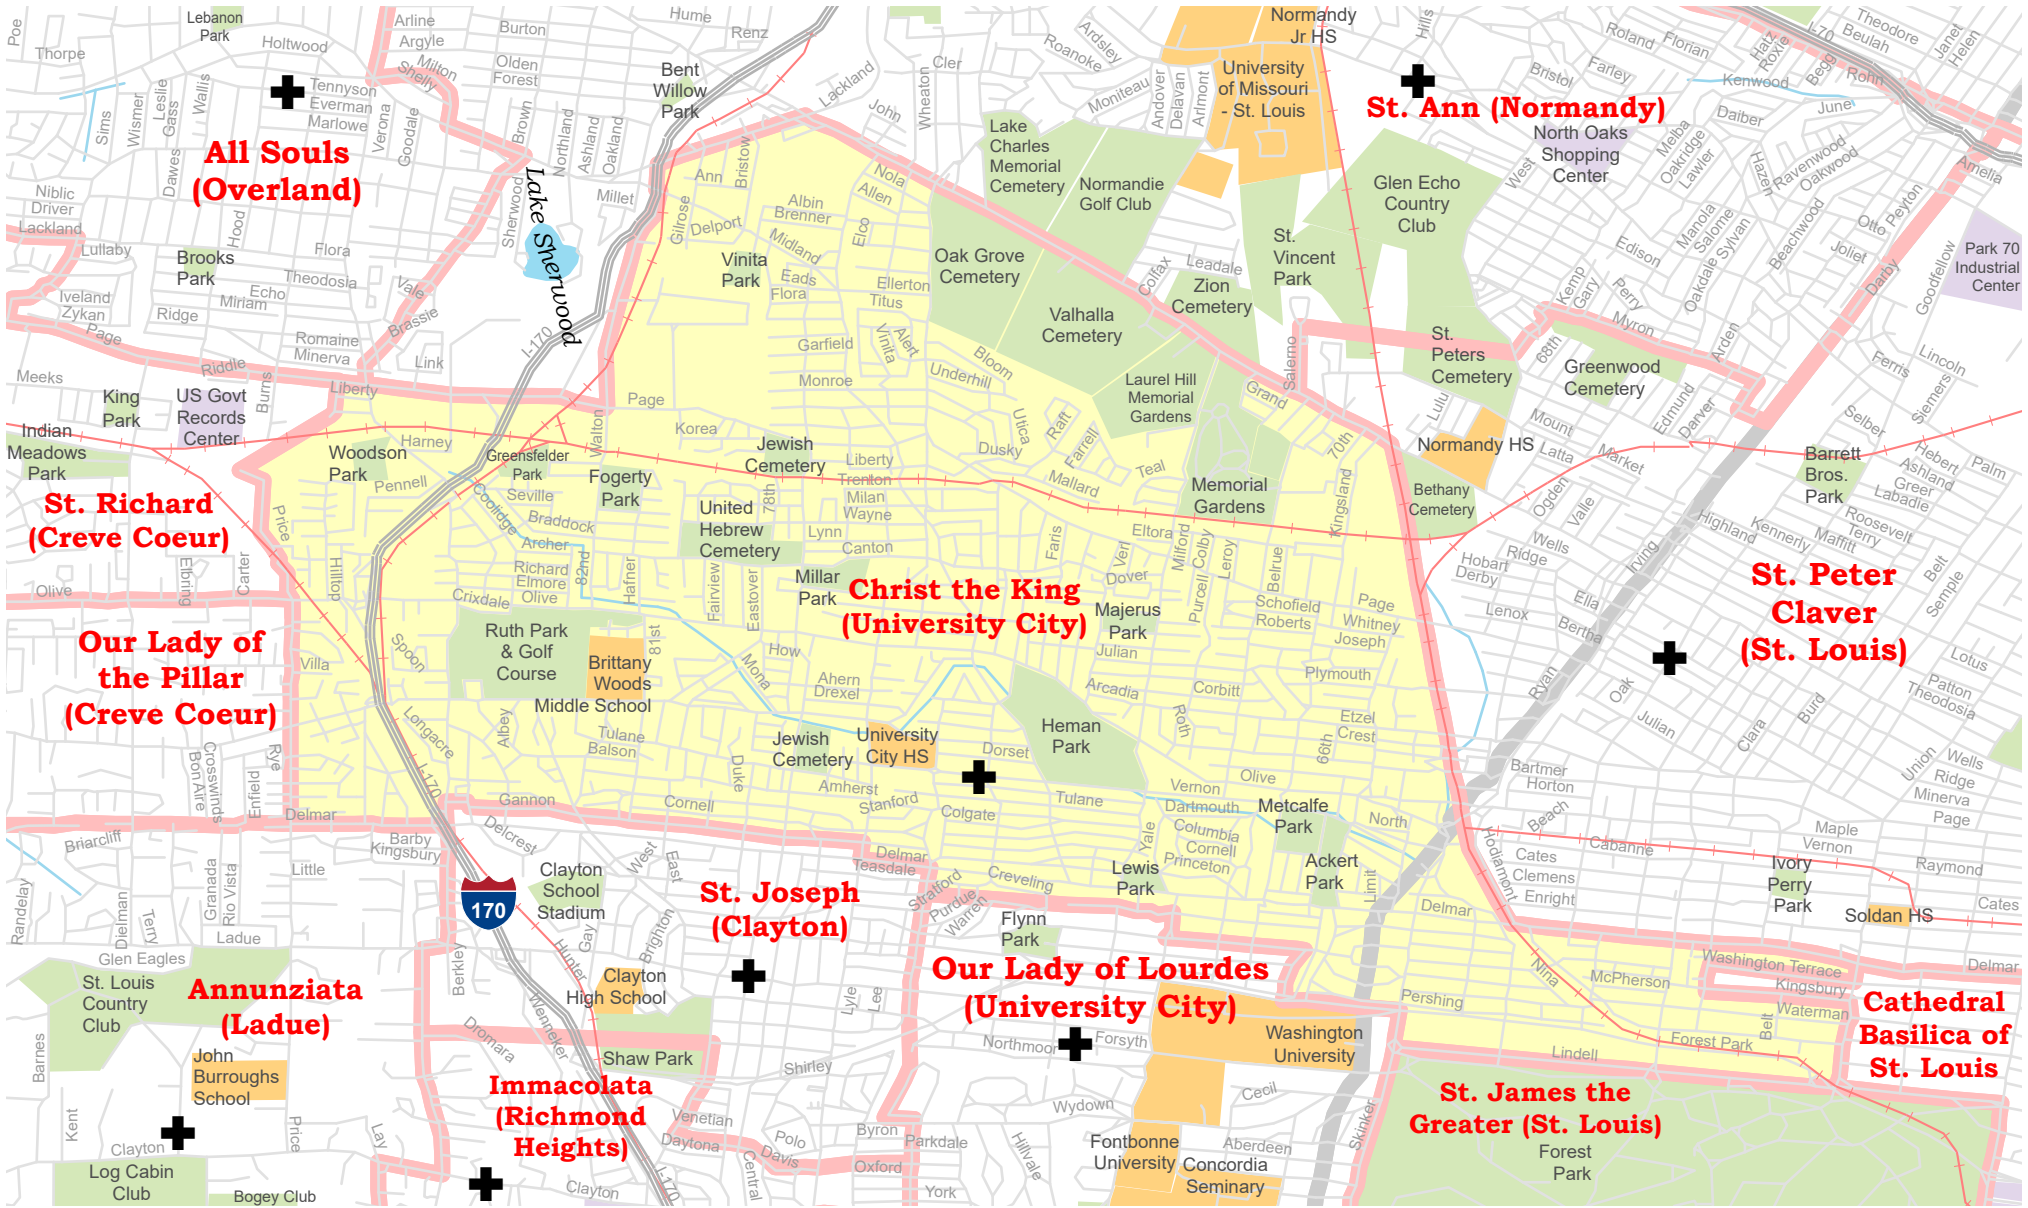

CHRIST THE KING (UNIVERSITY CITY) Parish Boundary Map

- | | | | |
|---|---------------------------------|---|------------------------------------|
|  | Parish Boundaries |  | Schools |
|  | County Boundaries |  | Government, Industrial, Commercial |
|  | Rivers, Creeks |  | Territorial Parish Church |
|  | Railroad Tracks |  | Personal Parish Church |
|  | Parks, Golf Courses, Cemeteries |  | Mission, Chapel, Oratory or Shrine |