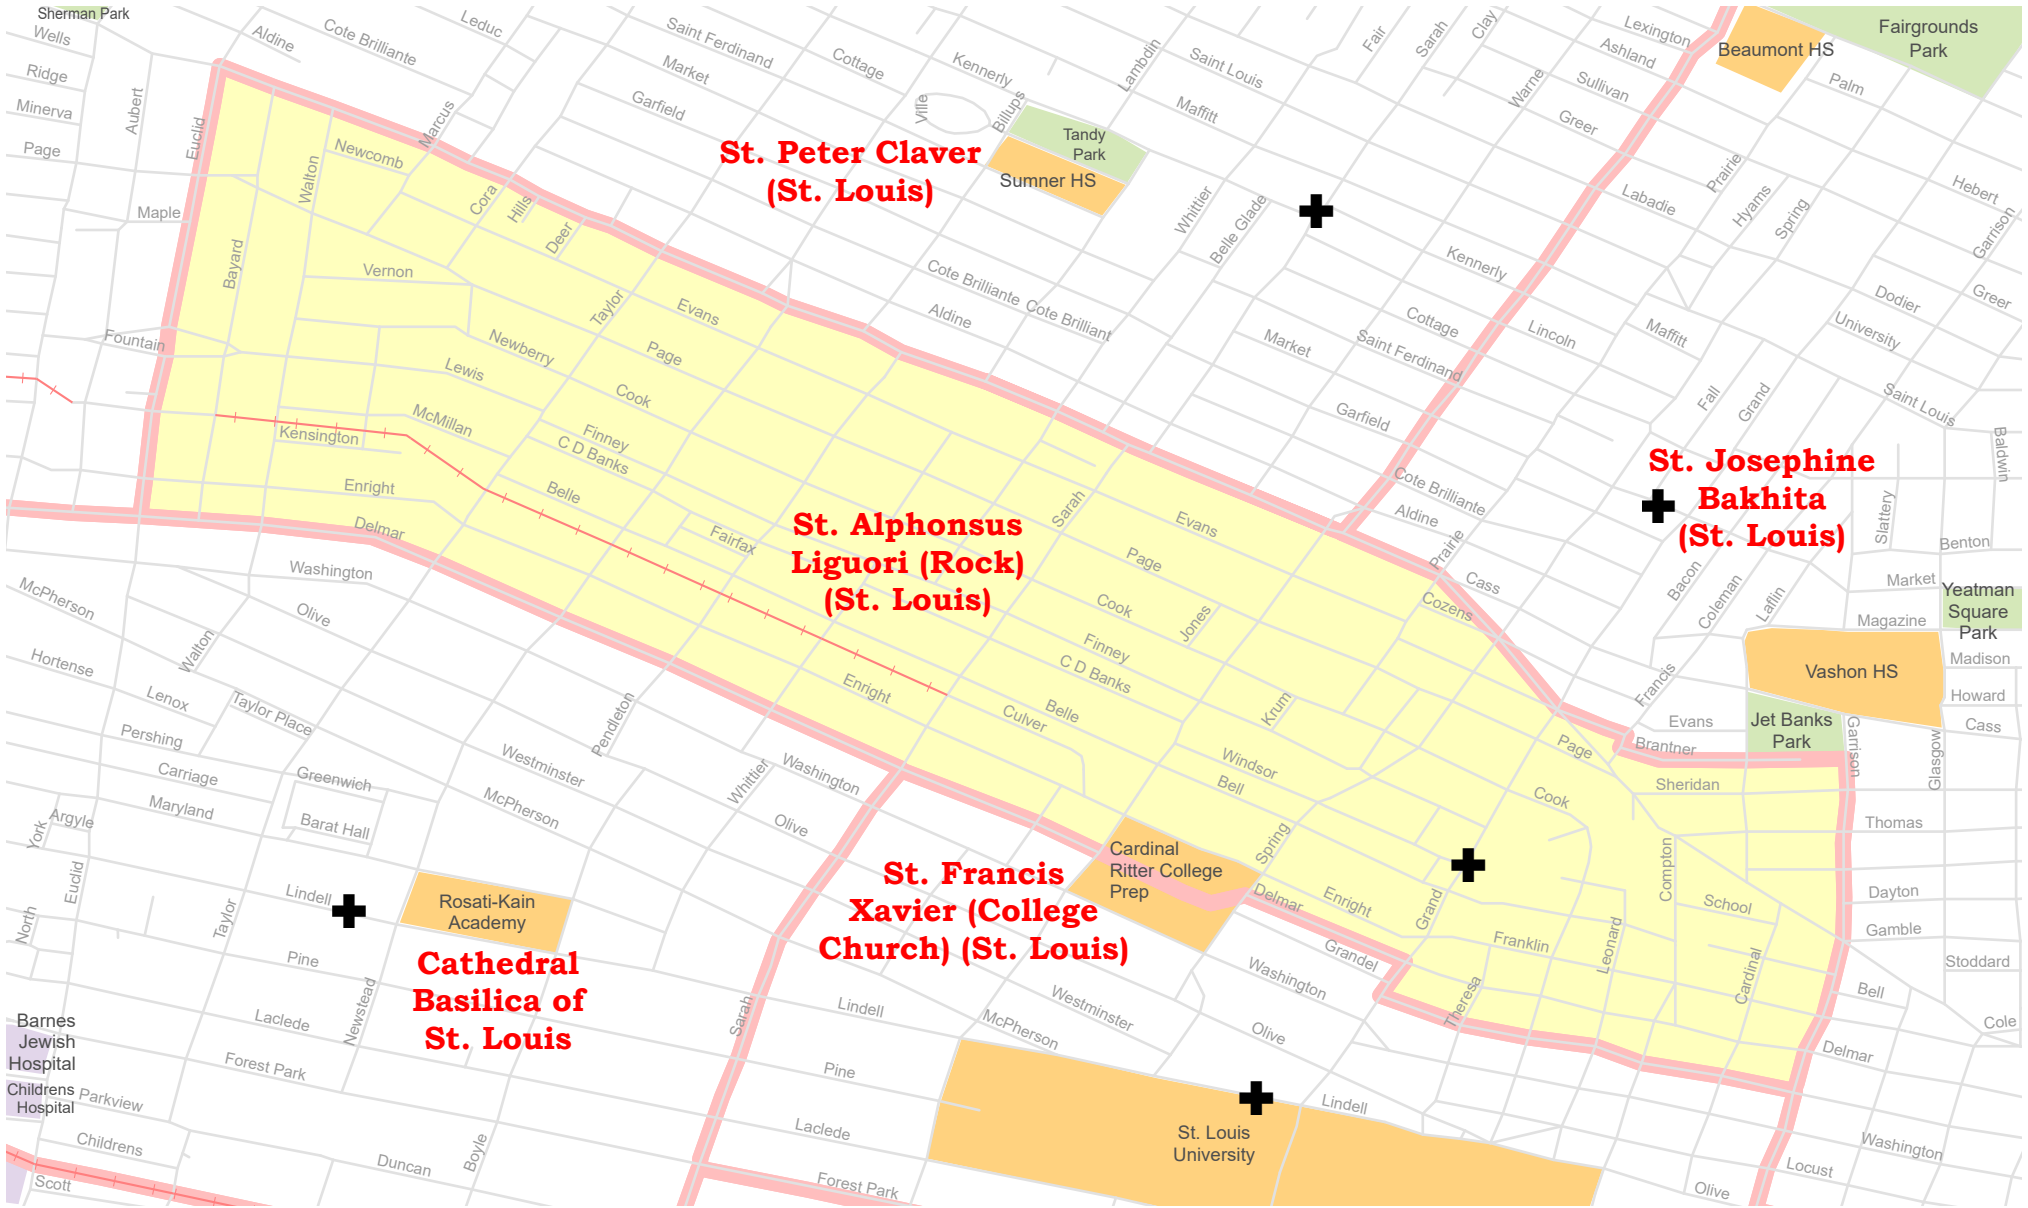

# ST. ALPHONSUS LIGUORI (ROCK) (ST. LOUIS) Parish Boundary Map

- |   |                                 |   |                                    |
|---|---------------------------------|---|------------------------------------|
|  | Parish Boundaries               |  | Schools                            |
|  | County Boundaries               |  | Government, Industrial, Commercial |
|  | Rivers, Creeks                  |  | Territorial Parish Church          |
|  | Railroad Tracks                 |  | Personal Parish Church             |
|  | Parks, Golf Courses, Cemeteries |  | Mission, Chapel, Oratory or Shrine |