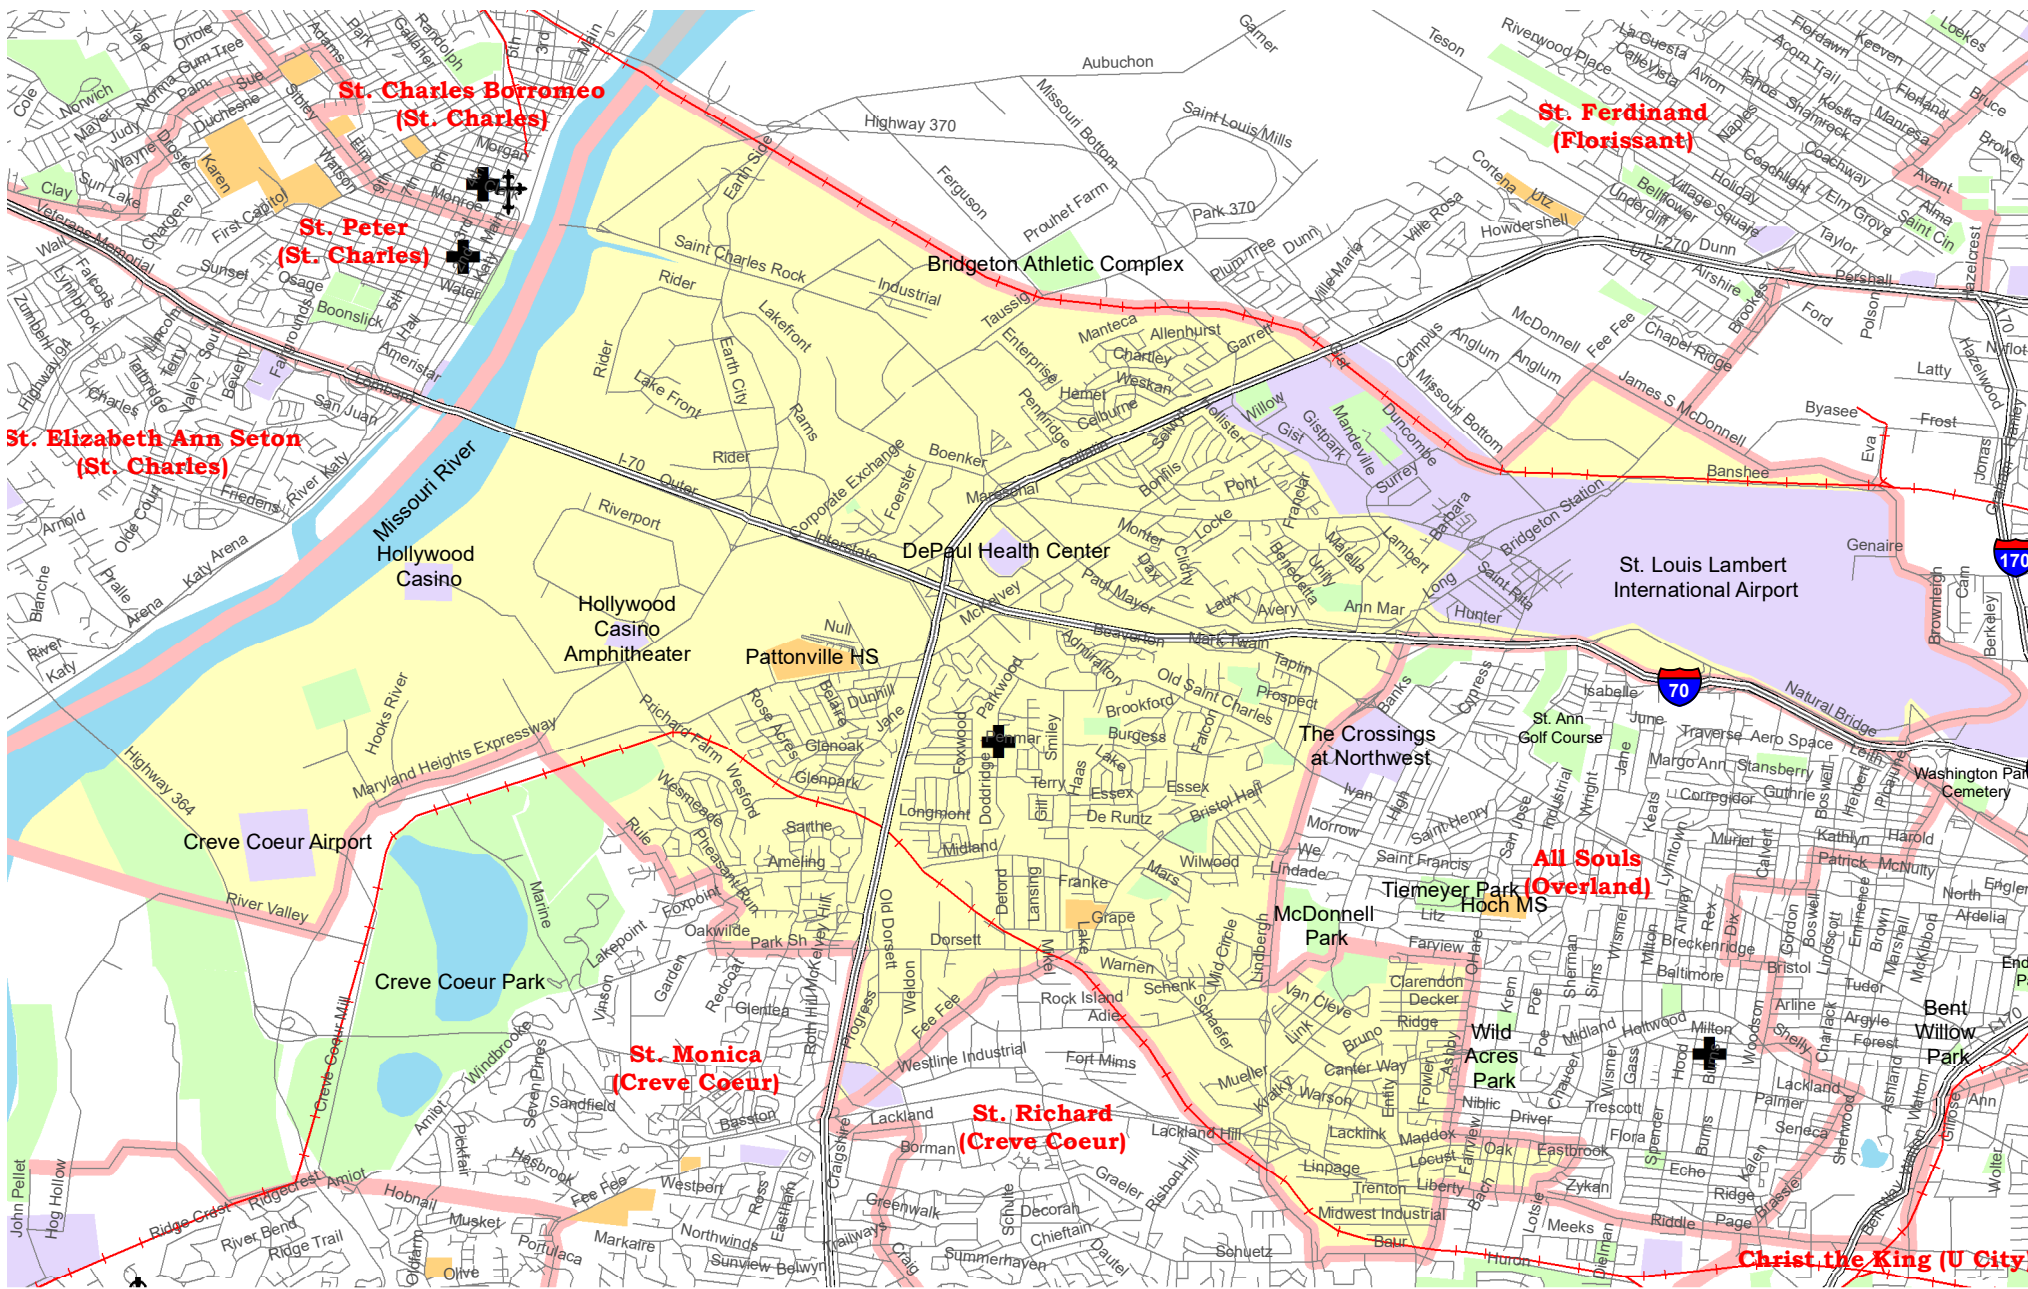

Holy Spirit (Maryland Heights) Parish Boundary Map

- | | | | |
|---|---------------------------------|---|------------------------------------|
|  | Parish Boundaries |  | Schools |
|  | County Boundaries |  | Government, Industrial, Commercial |
|  | Rivers, Creeks |  | Territorial Parish Church |
|  | Railroad Tracks |  | Personal Parish Church |
|  | Parks, Golf Courses, Cemeteries |  | Mission, Chapel, Oratory or Shrine |