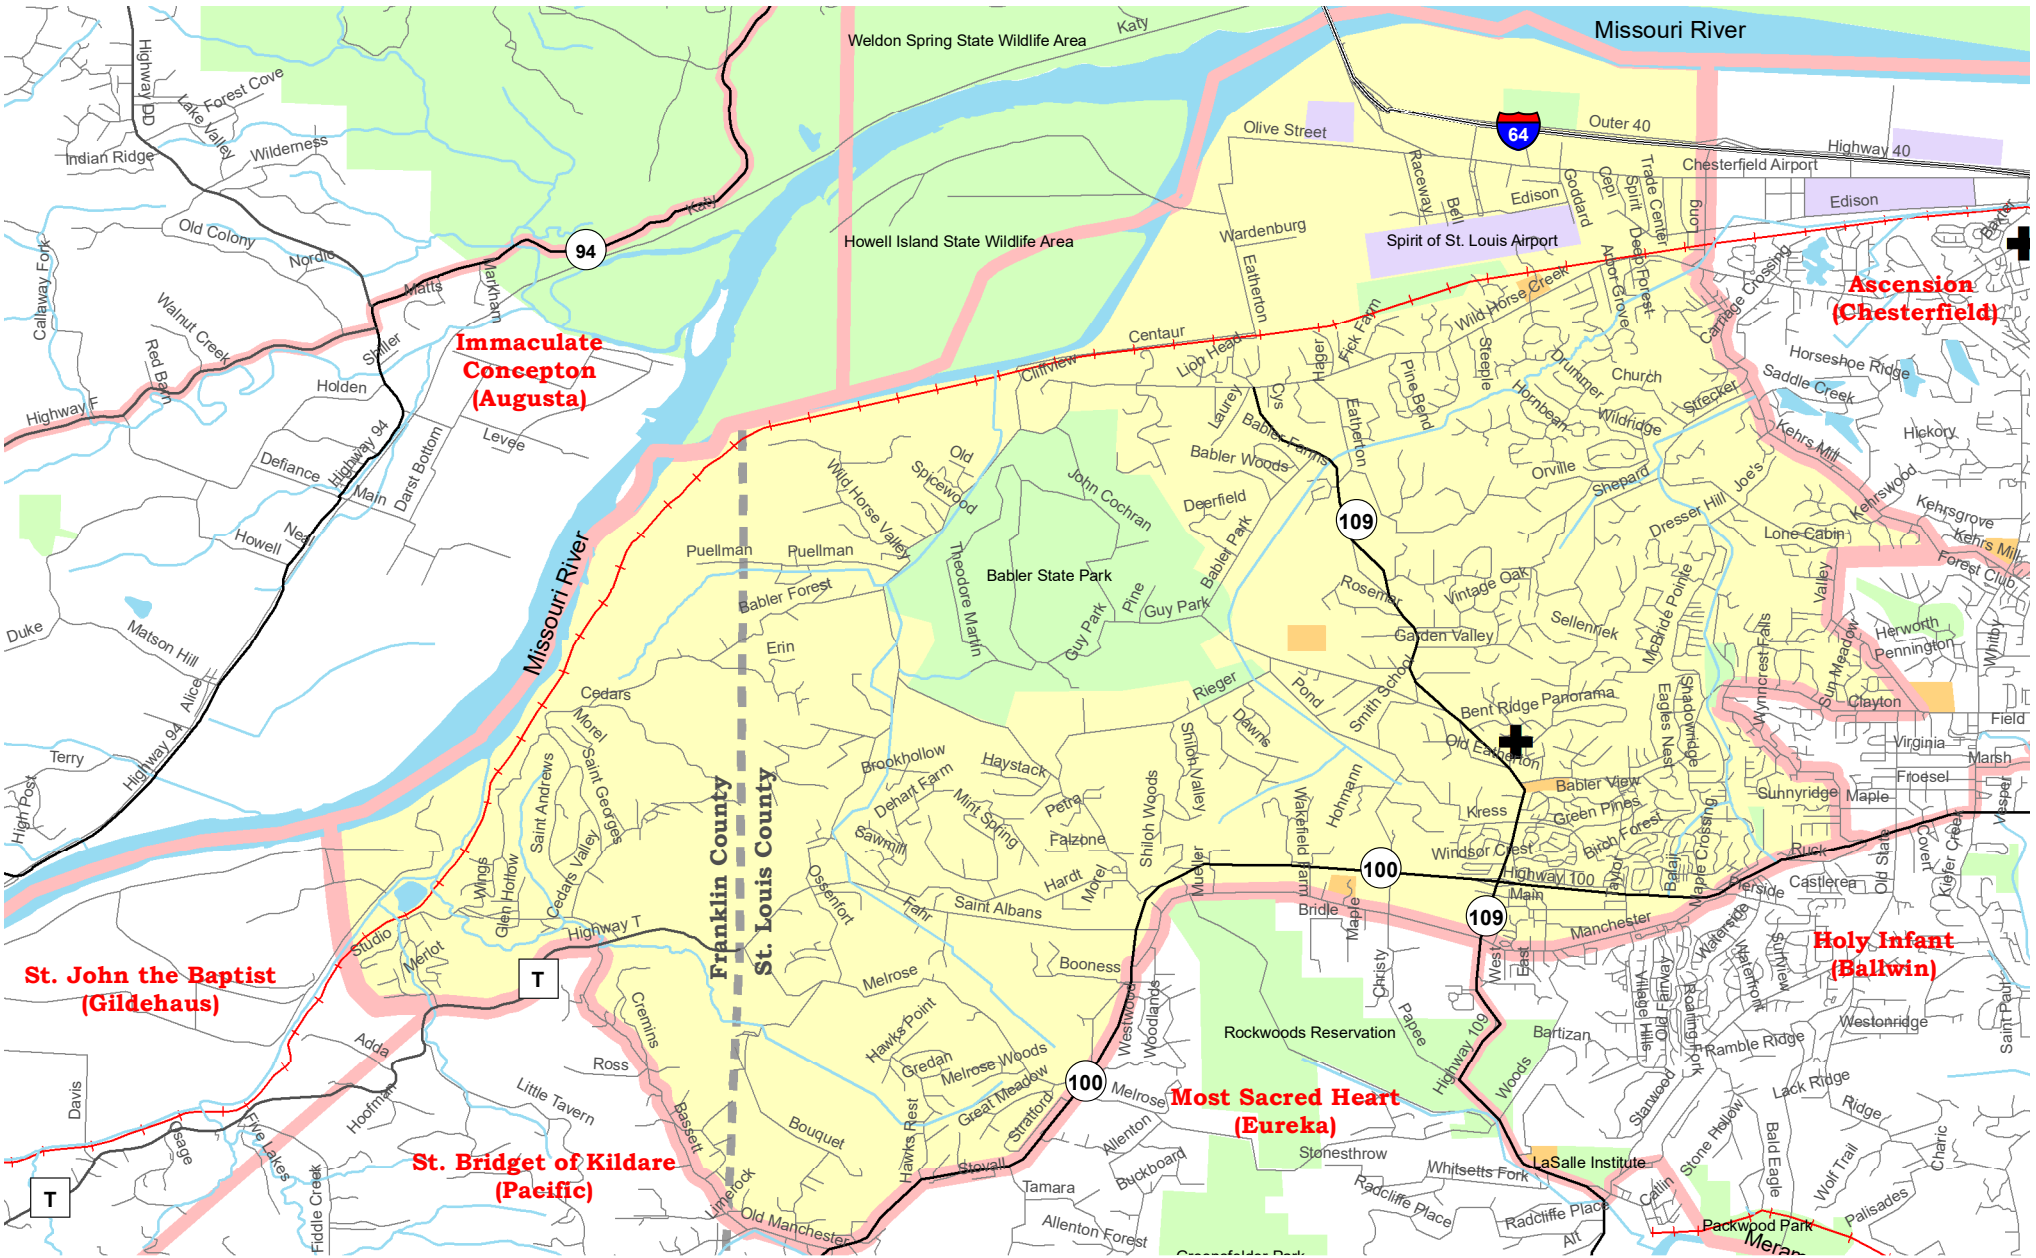

St. Alban Roe - Wildwood Parish Boundary Map

- | | | | |
|---|---------------------------------|---|------------------------------------|
|  | Parish Boundaries |  | Schools |
|  | County Boundaries |  | Government, Industrial, Commercial |
|  | Rivers, Creeks |  | Territorial Parish Church |
|  | Railroad Tracks |  | Personal Parish Church |
|  | Parks, Golf Courses, Cemeteries |  | Mission, Chapel, Oratory or Shrine |