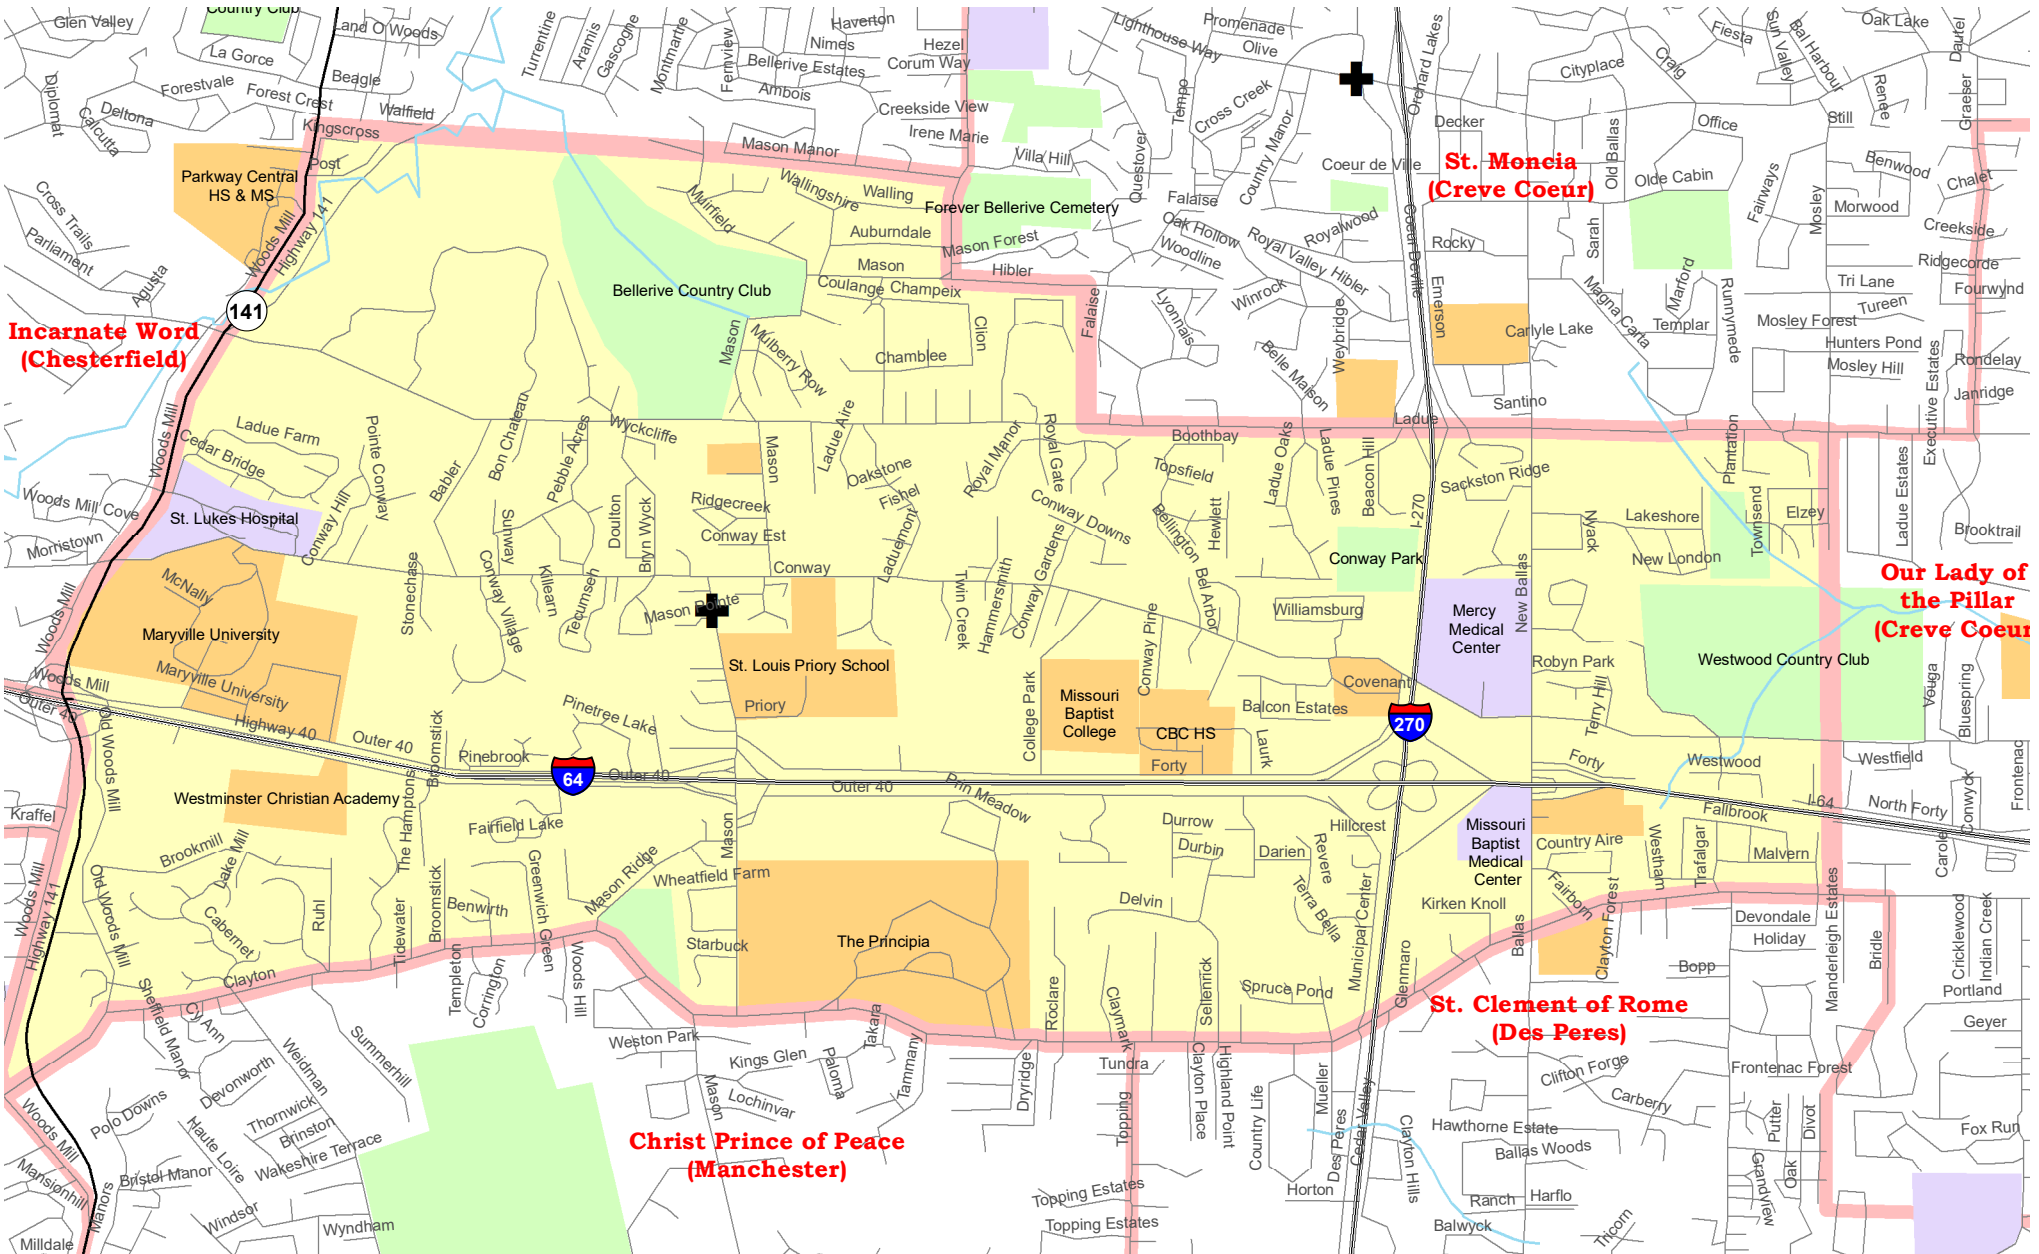

# St. Anselm - Creve Coeur Parish Boundary Map

**Incarinate Word  
(Chesterfield)**

**St. Monica  
(Creve Coeur)**

**Our Lady of  
the Pillar  
(Creve Coeur)**

**St. Clement of Rome  
(Des Peres)**

**Christ Prince of Peace  
(Manchester)**

- Parish Boundaries
- County Boundaries
- Rivers, Creeks
- Railroad Tracks
- Parks, Golf Courses, Cemeteries
- Schools
- Government, Industrial, Commercial
- Territorial Parish Church
- Personal Parish Church
- Mission, Chapel, Oratory or Shrine