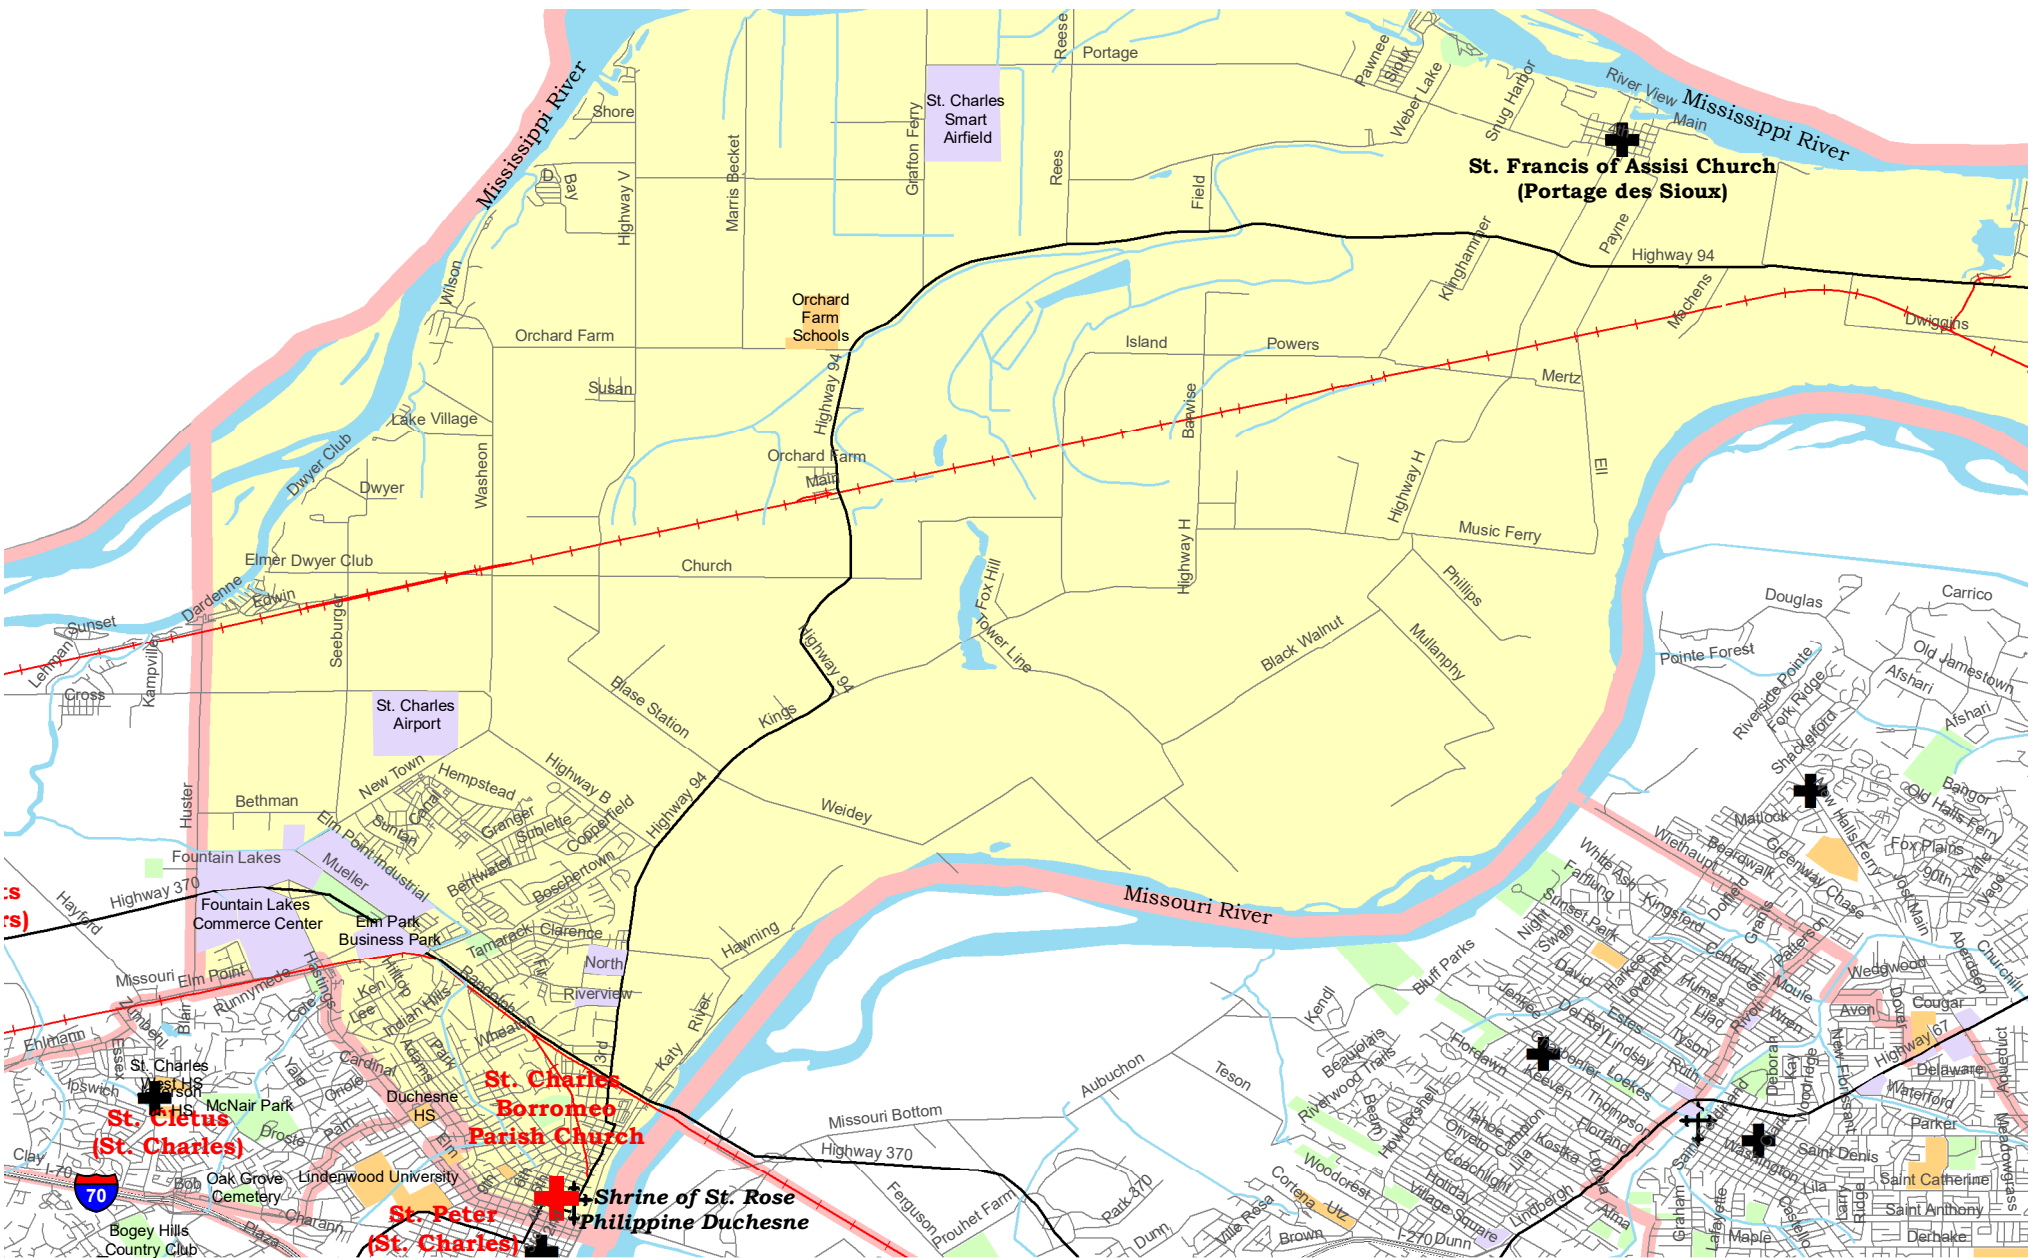

St. Charles Borromeo - St. Charles Parish Boundary Map

- | | | | |
|---|---------------------------------|---|------------------------------------|
|  | Parish Boundaries |  | Schools |
|  | County Boundaries |  | Government, Industrial, Commercial |
|  | Rivers, Creeks |  | Territorial Parish Church |
|  | Railroad Tracks |  | Personal Parish Church |
|  | Parks, Golf Courses, Cemeteries |  | Mission, Chapel, Oratory or Shrine |