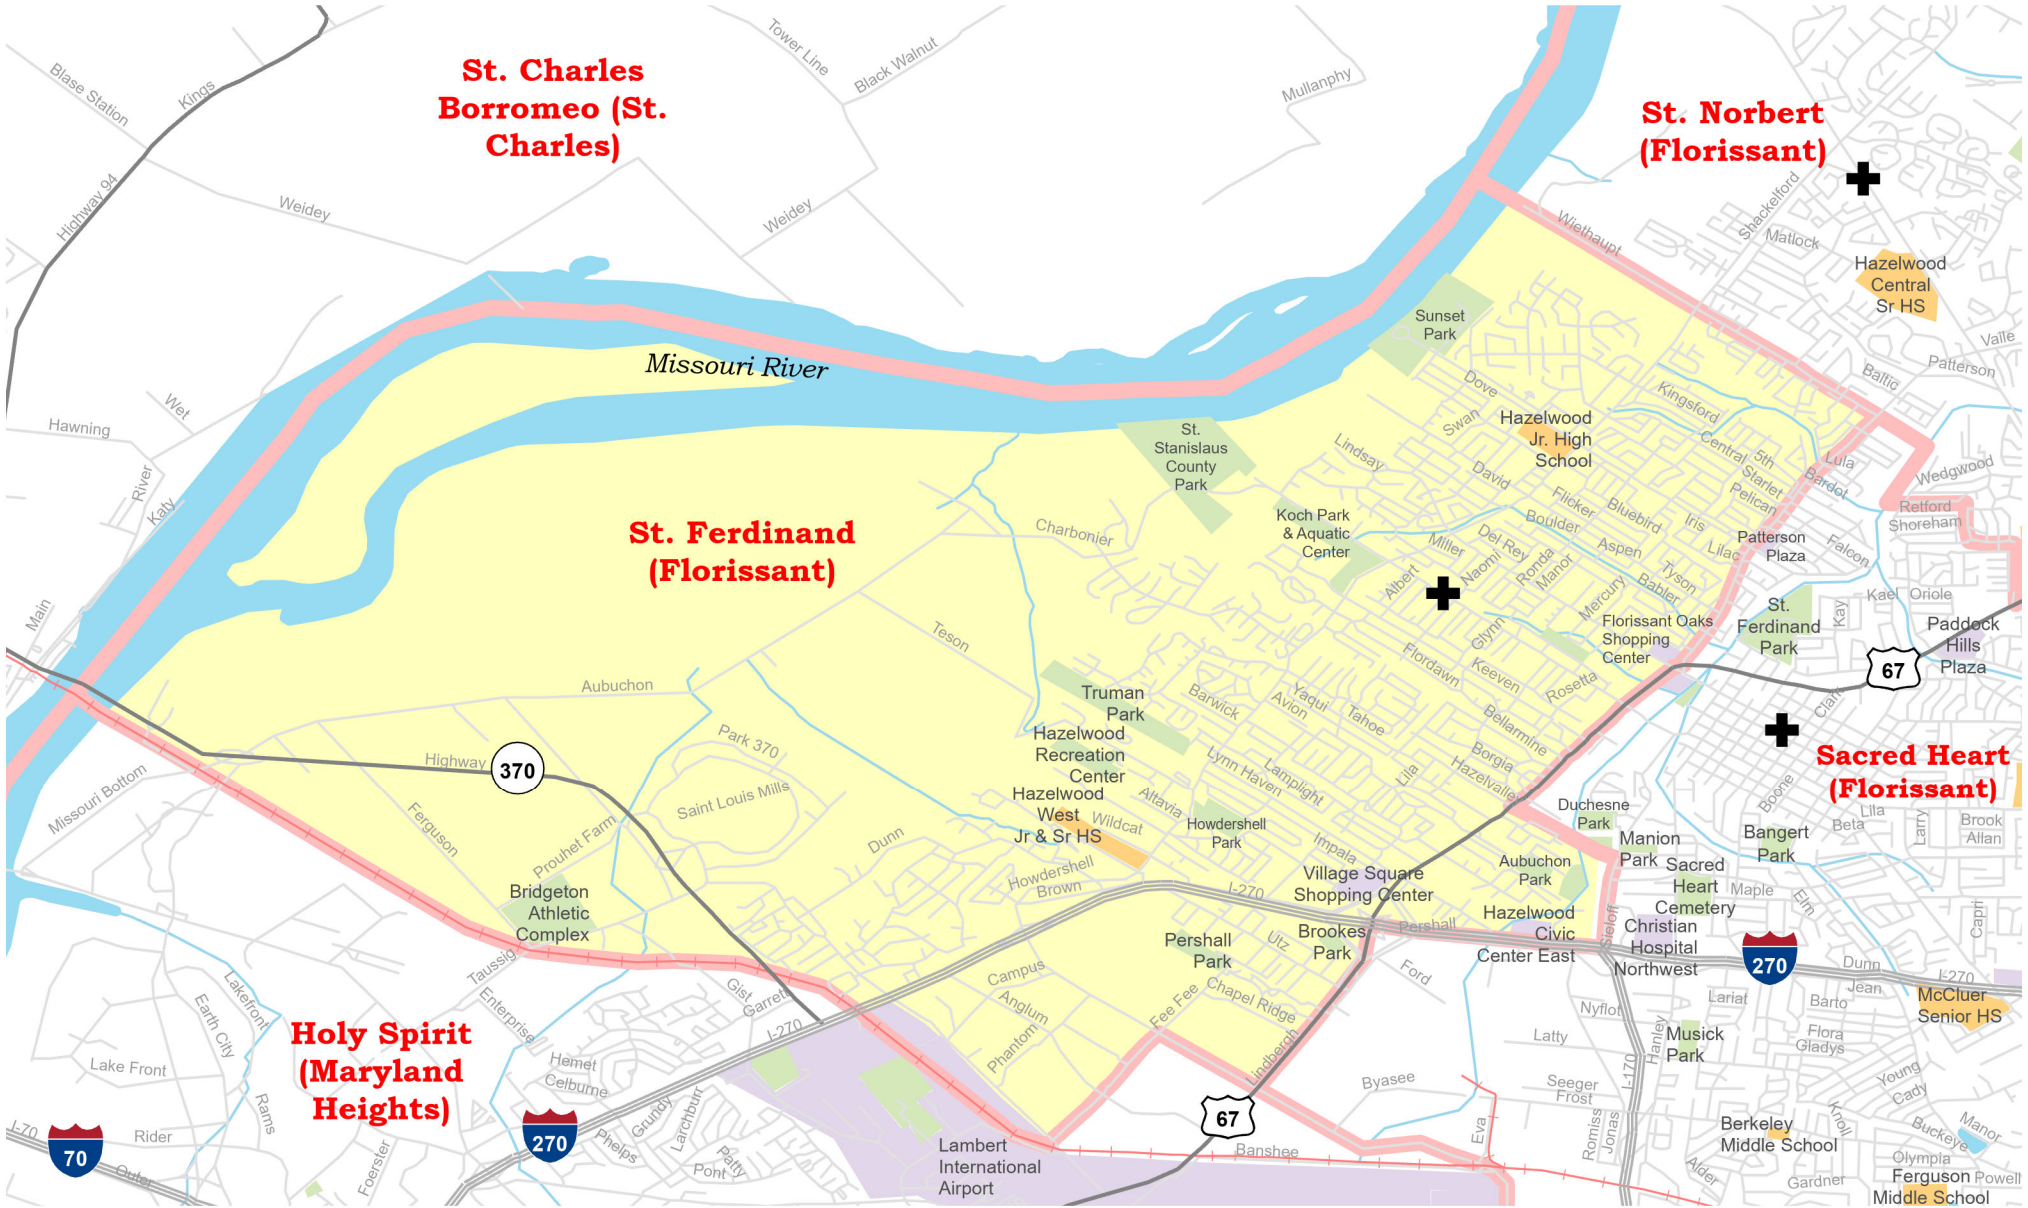

St. Ferdinand (Florissant) Parish Boundary Map

St. Charles Borromeo (St. Charles)

St. Norbert (Florissant)

St. Ferdinand (Florissant)

Sacred Heart (Florissant)

Holy Spirit (Maryland Heights)

- | | | | |
|---|---------------------------------|---|------------------------------------|
|  | Parish Boundaries |  | Schools |
|  | County Boundaries |  | Government, Industrial, Commercial |
|  | Rivers, Creeks |  | Territorial Parish Church |
|  | Railroad Tracks |  | Personal Parish Church |
|  | Parks, Golf Courses, Cemeteries |  | Mission, Chapel, Oratory or Shrine |